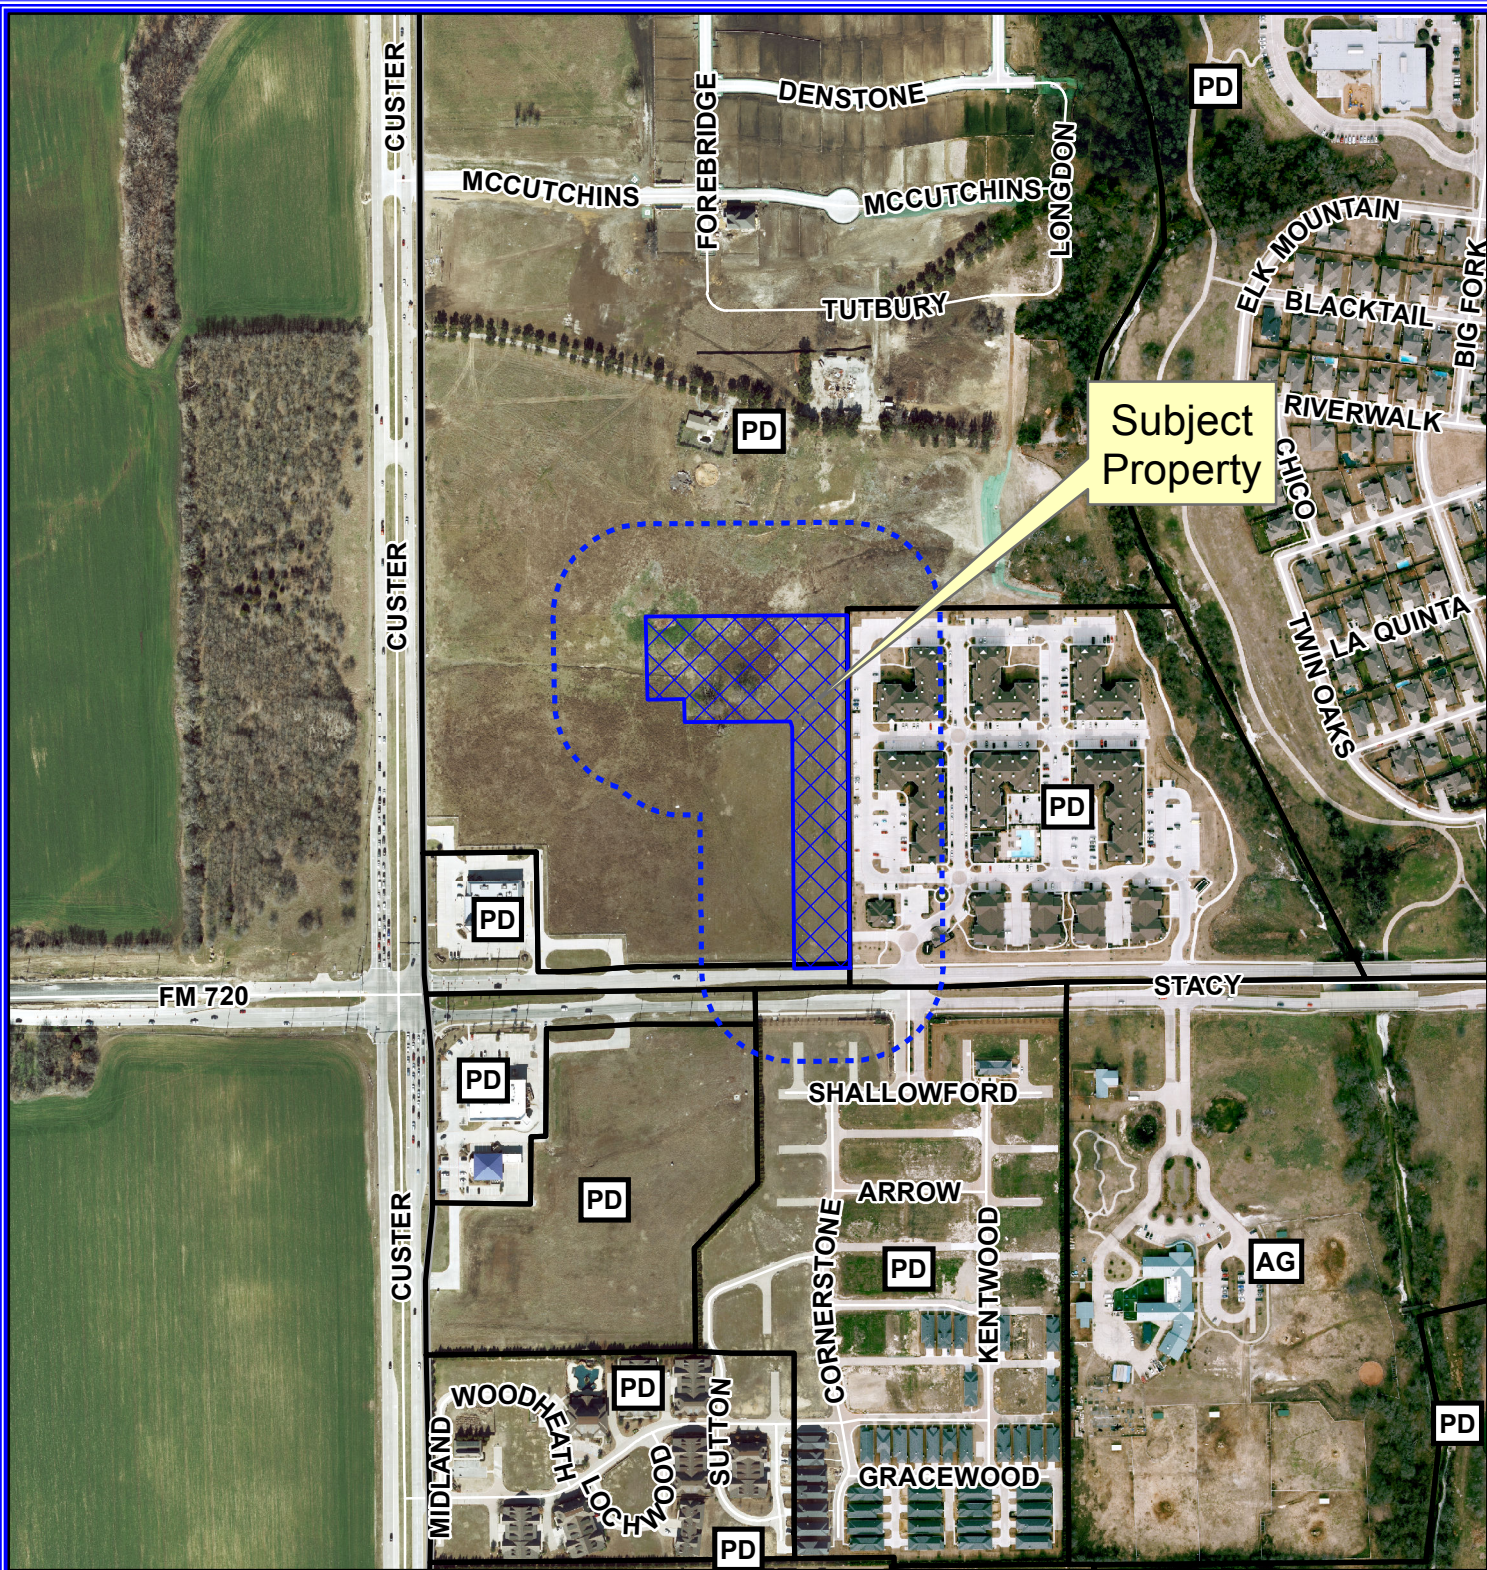

Notification Map

Case: 15-270SUP

--- 200' Buffer

Notification Map

Case: 15-270SUP

--- 200' Buffer