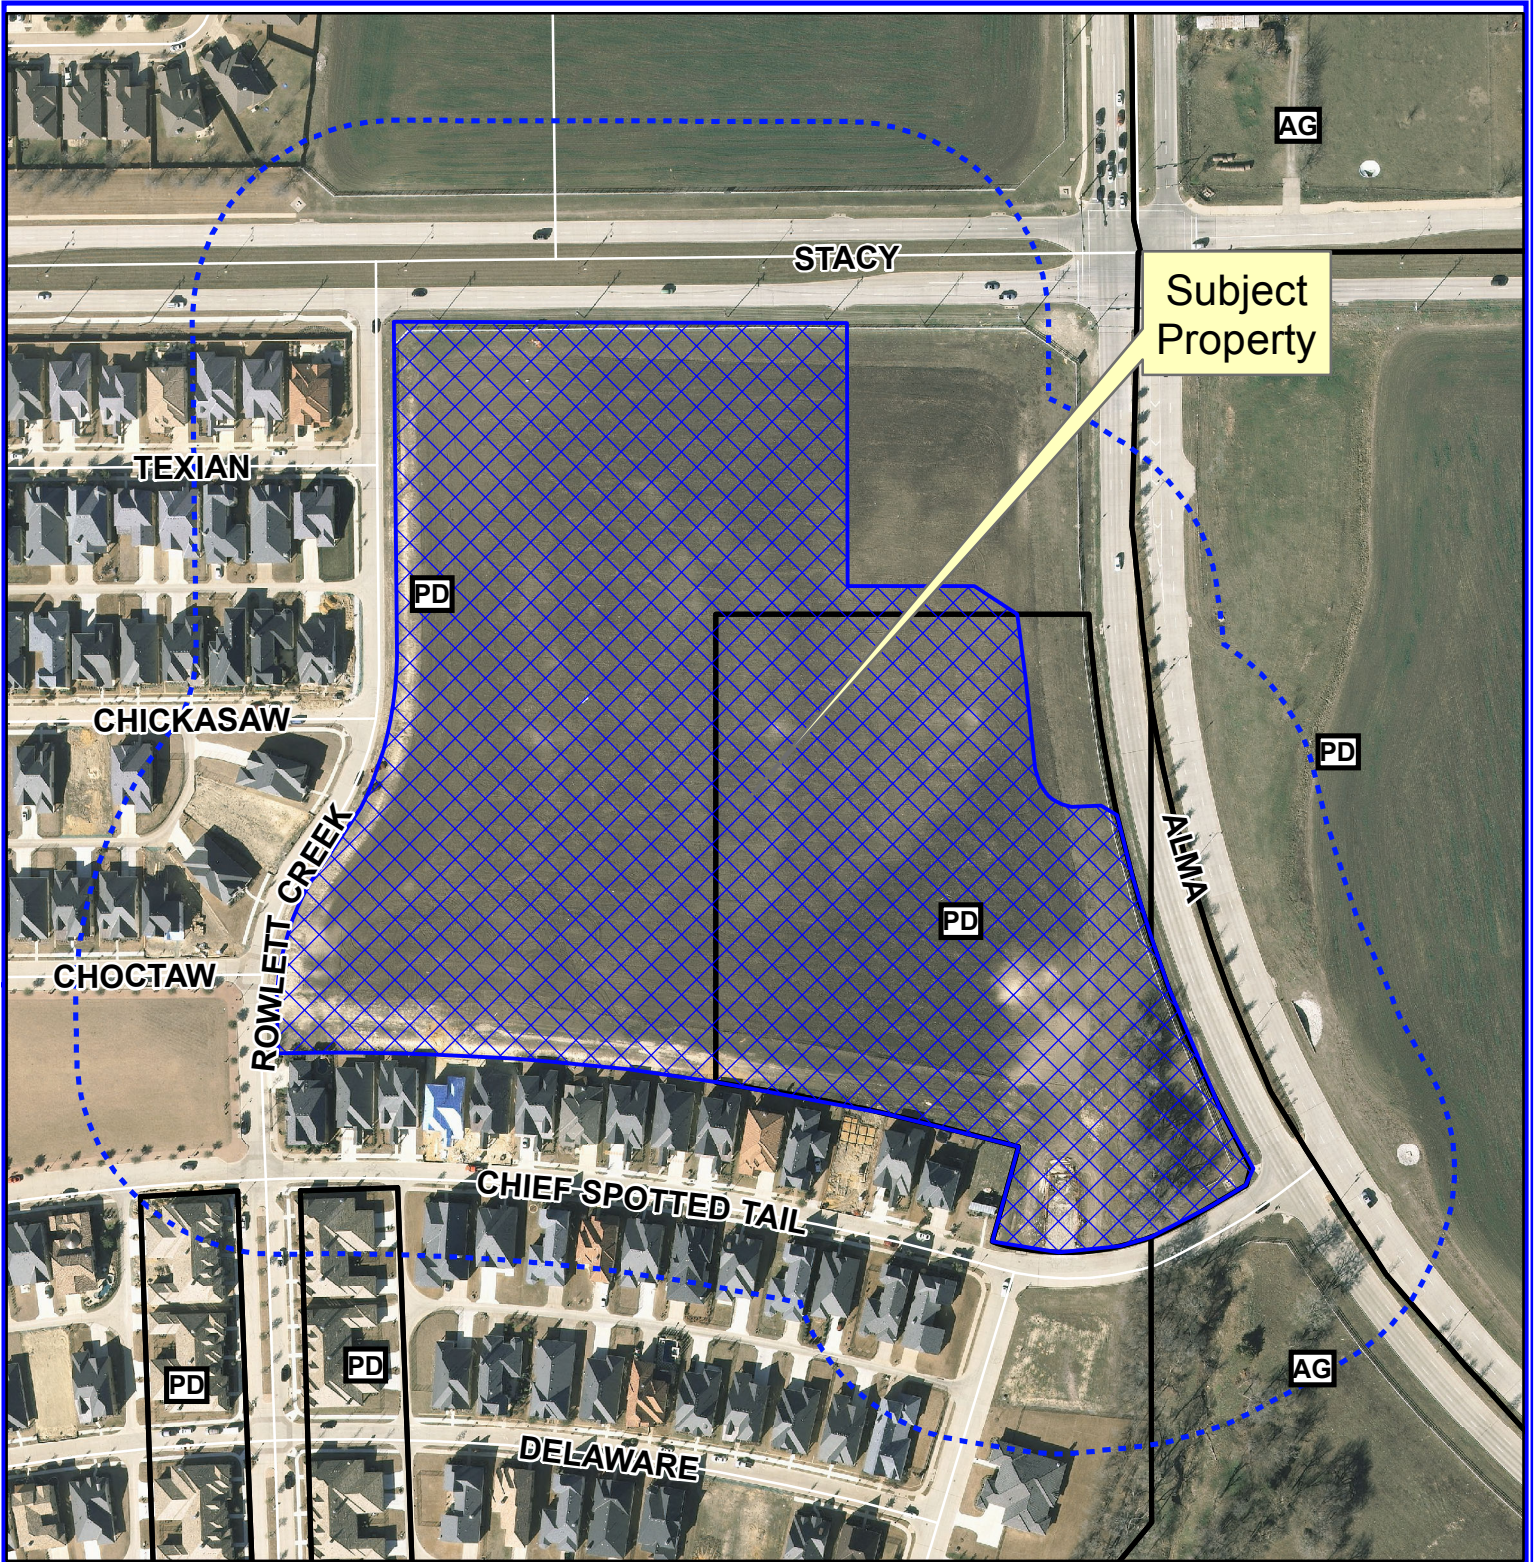

Notification Map

Case: 15-083Z

--- 200' buffer

0 125 250 Feet

Notification Map

Case: 15-083Z

--- 200' buffer

DISCLAIMER: This map and information contained in it were developed exclusively for use by the City of McKinney. Any use or reliance on this map by anyone else is at that party's risk and without liability to the City of McKinney, its officials or employees for any discrepancies, errors, or variances which may exist.