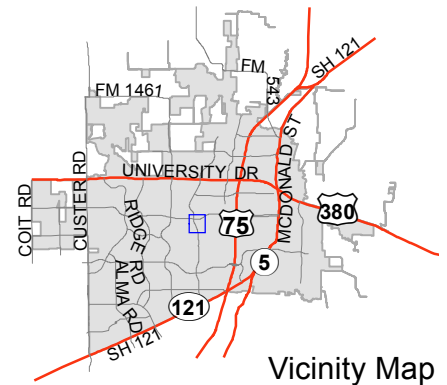

# Notification Map

Case: 13-195Z

--- 200' Notification Buffer

## Notification Map

Case: 13-195Z

--- 200' Notification Buffer