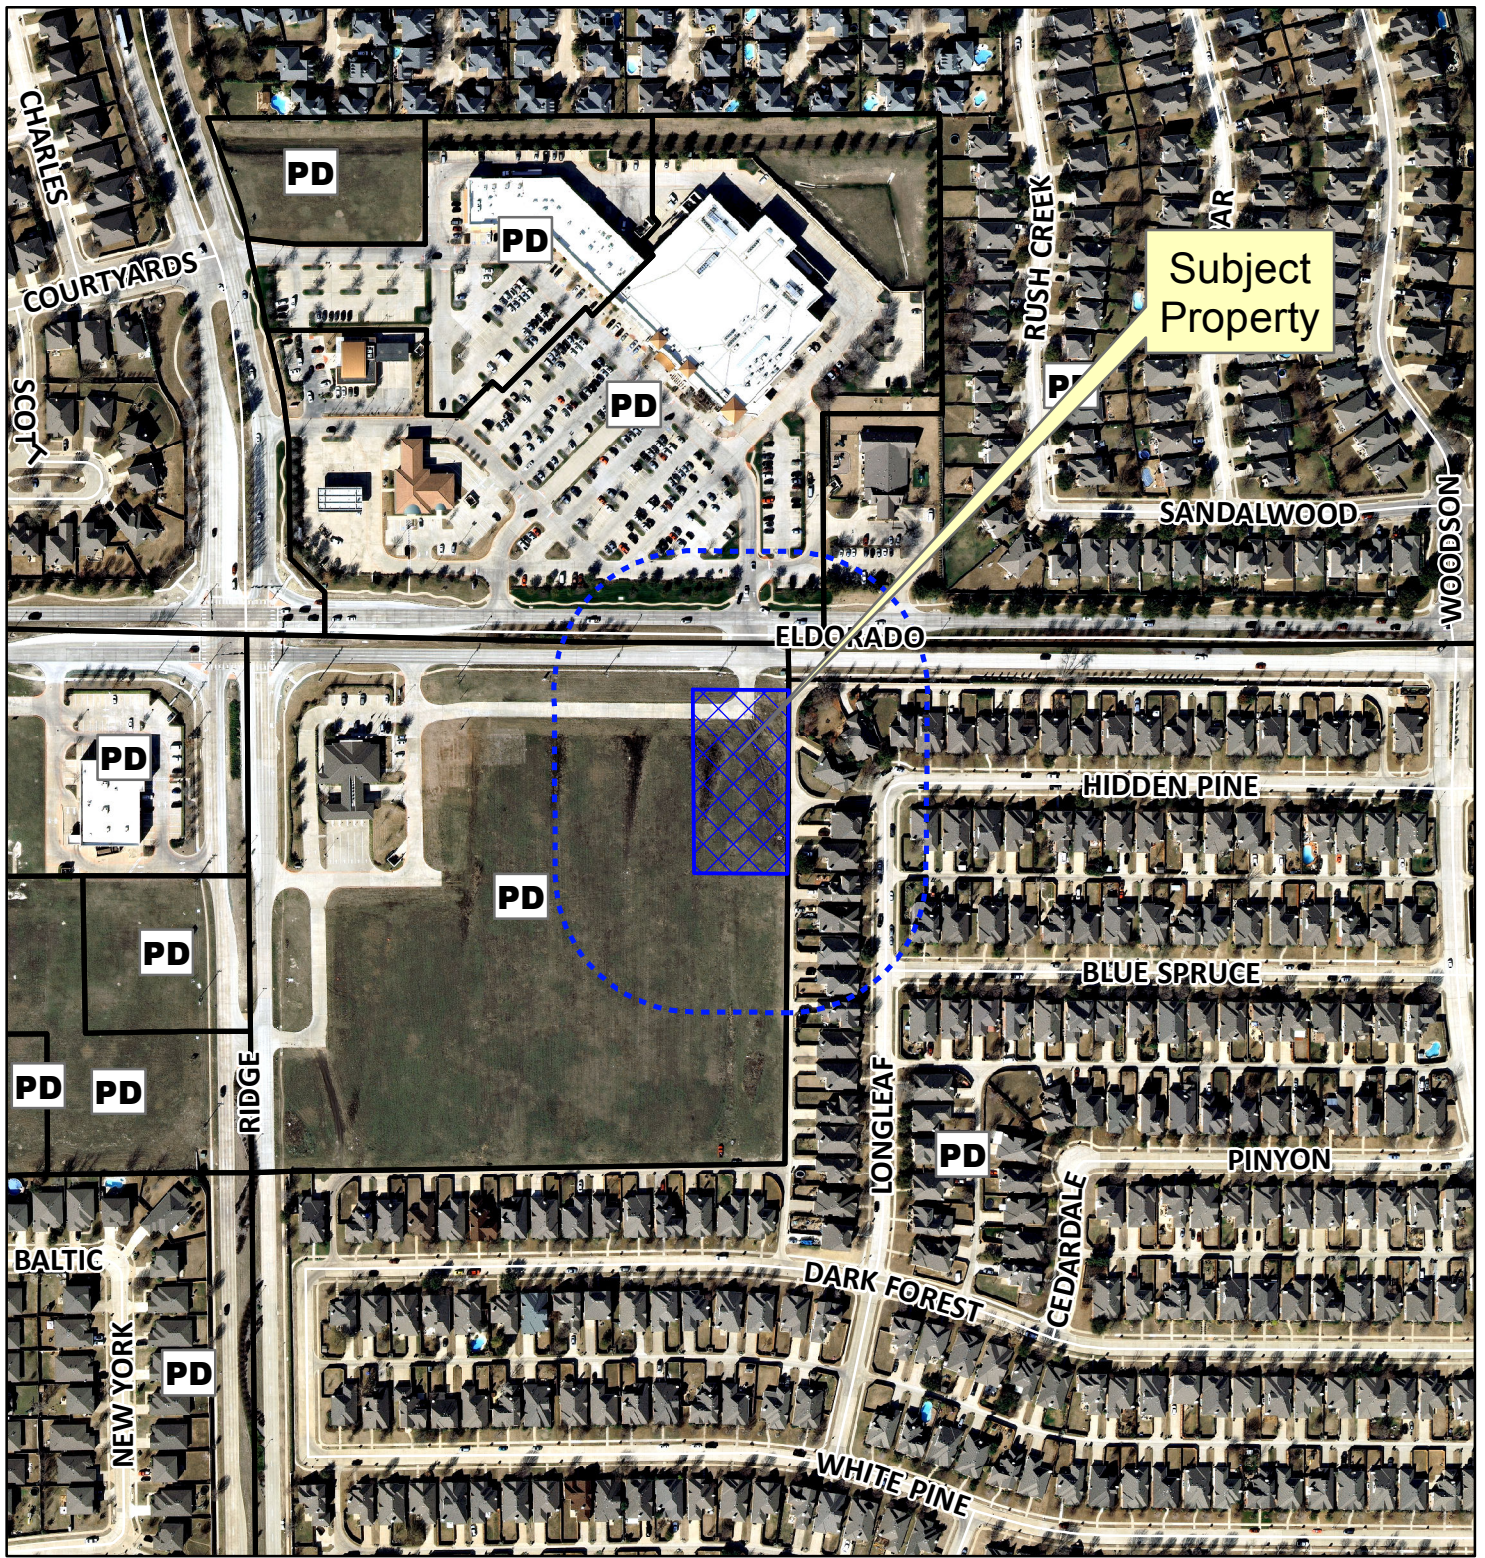

## Notification Map

Case: 14-333SUP

--- 200' Buffer