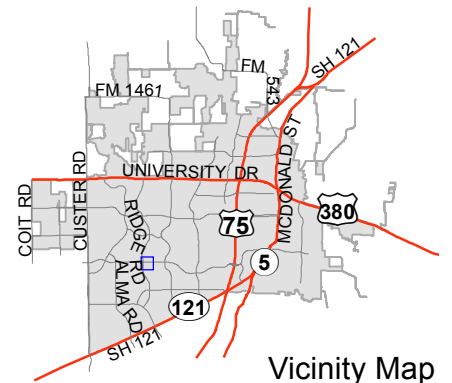

## Notification Map

Case: 14-333SUP

--- 200' Buffer