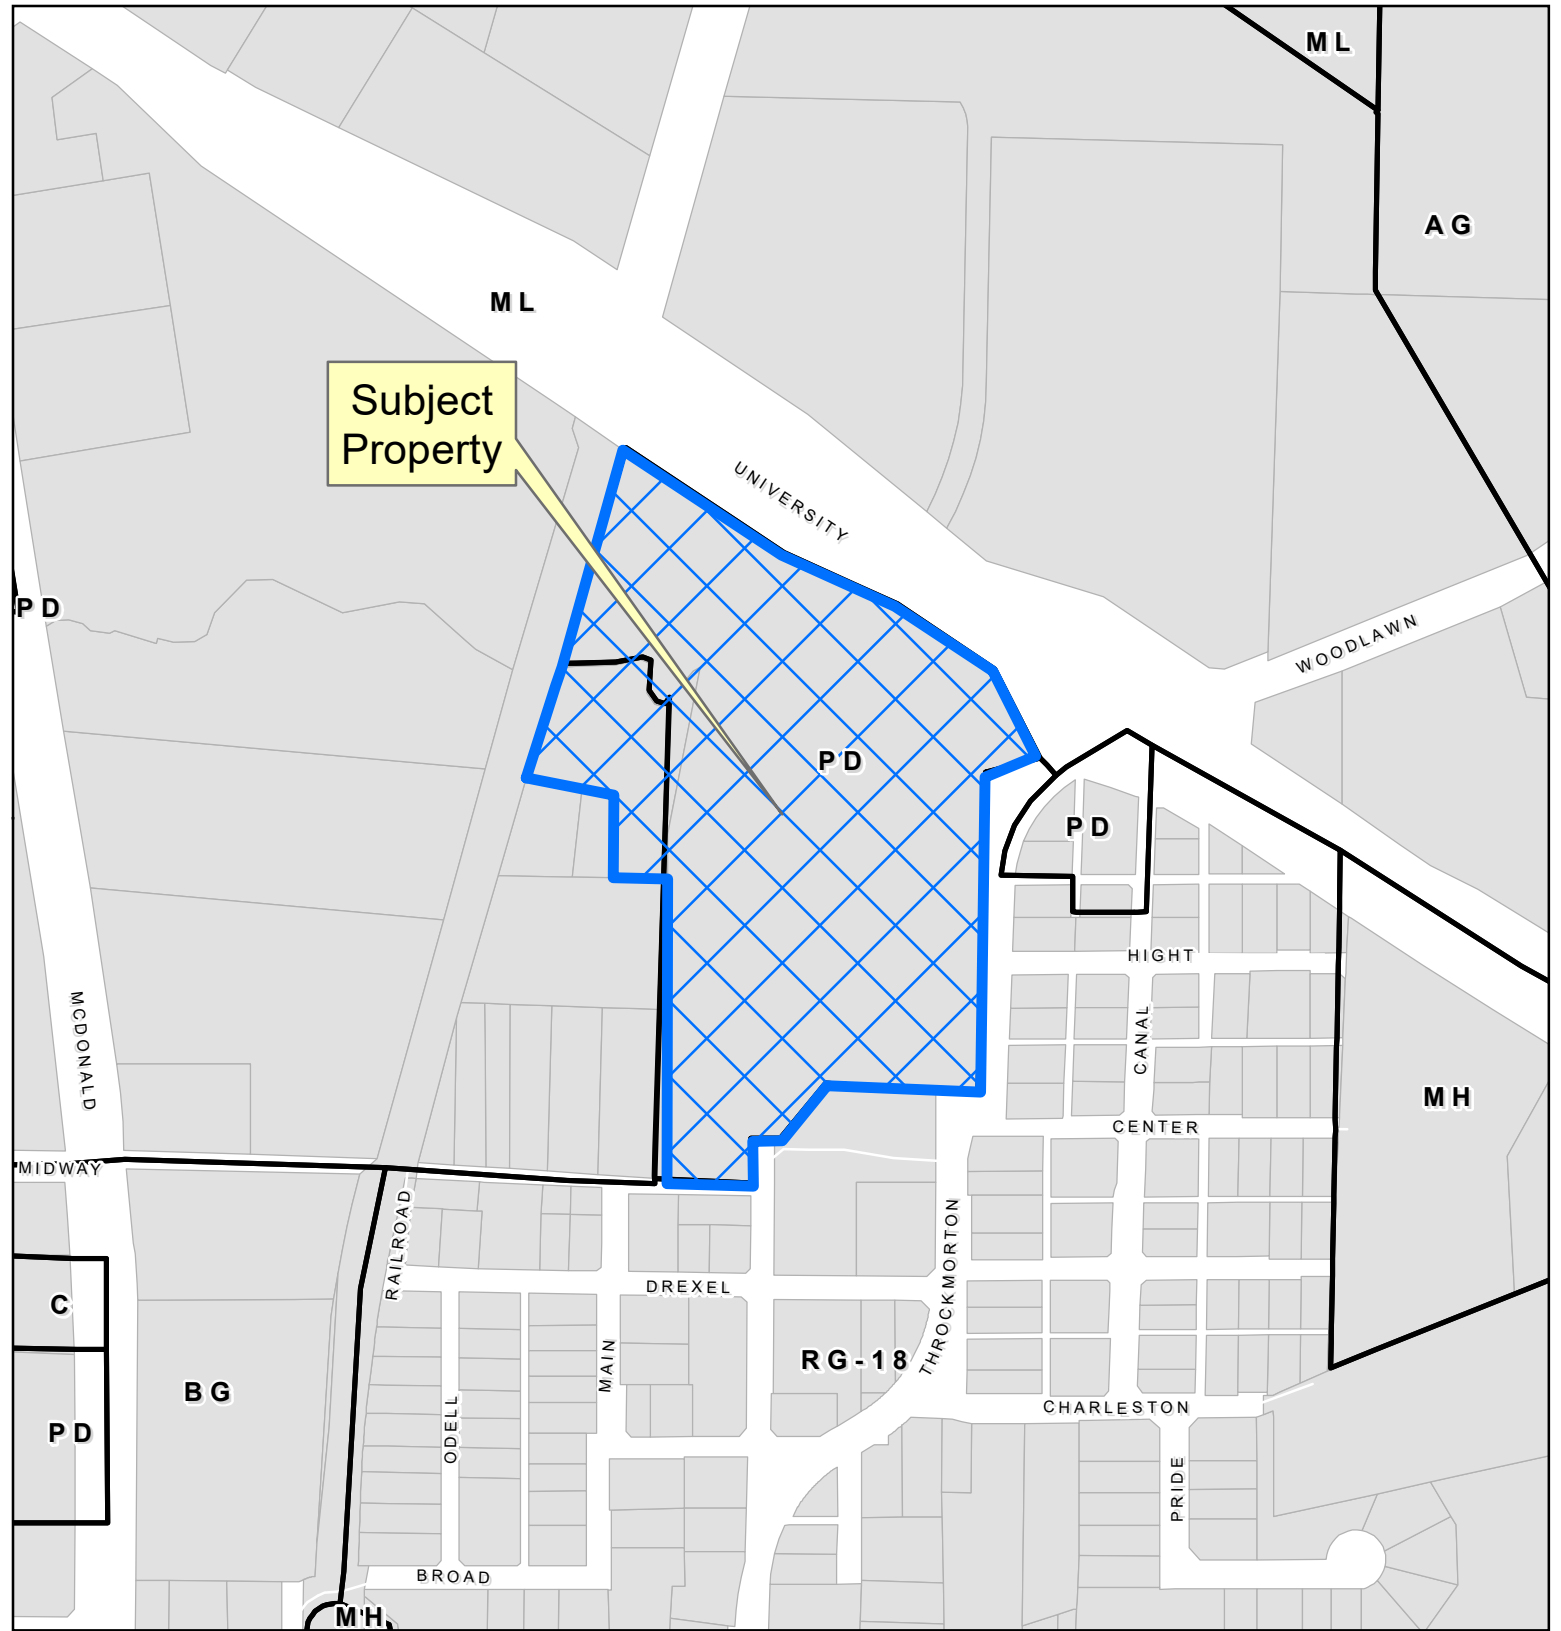

Subject Property

Location Map
 ZONE2022-0050

DISCLAIMER: This map and information contained in it were developed exclusively for use by the City of McKinney. Any use or reliance on this map by anyone else is at that party's risk and without liability to the City of McKinney, its officials or employees for any discrepancies, errors, or variances which may exist.

HIGHT

CANAL

CENTER

MH

PD

MCDONALD

MIDWAY

C

BG

PD

RAILROAD

DREXEL

MAIN

RG-18

THROCKMORTON

CHARLESTON

PRIDE

BROAD

ODELL

MH

Vicinity Map

Location Map

ZONE2022-0050

Case