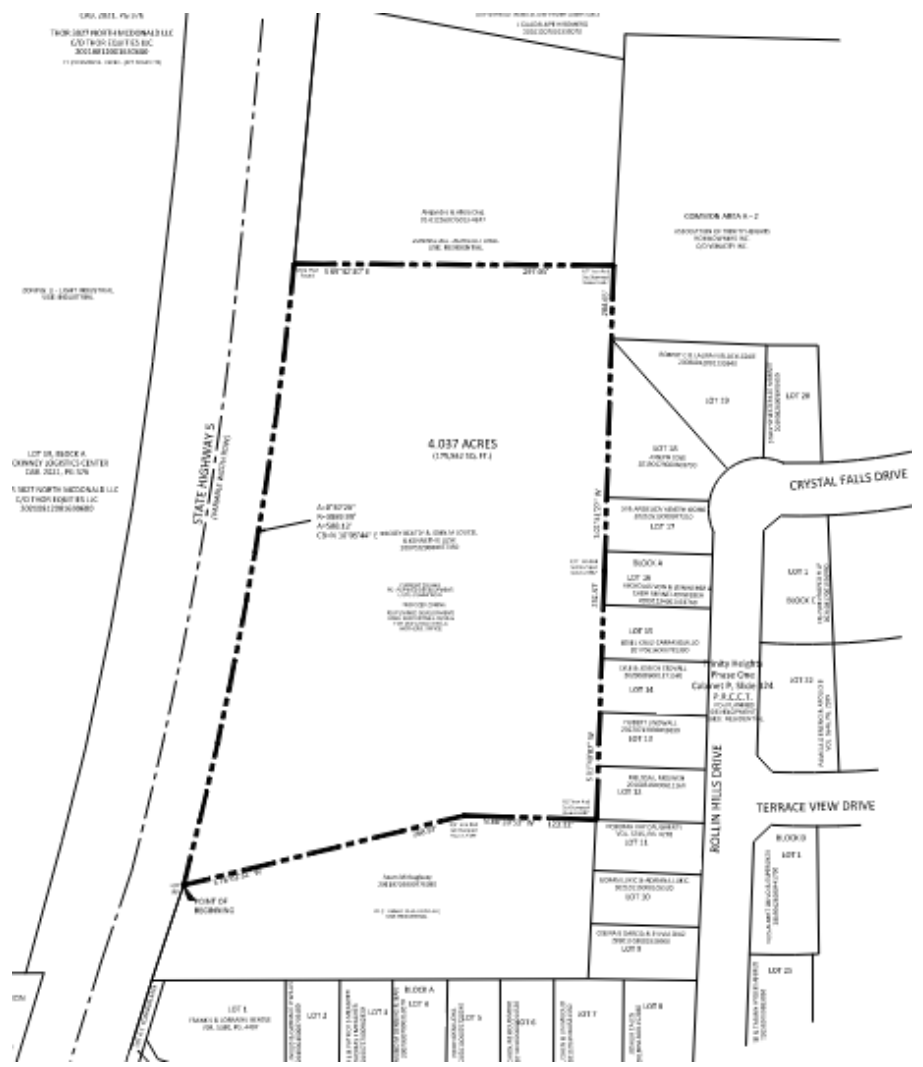

Shiloh Place Rezoning

21-0165Z

Location Map

Aerial Exhibit

Vicinity Map

Proposed Zoning Exhibit

Layout – Informational Only