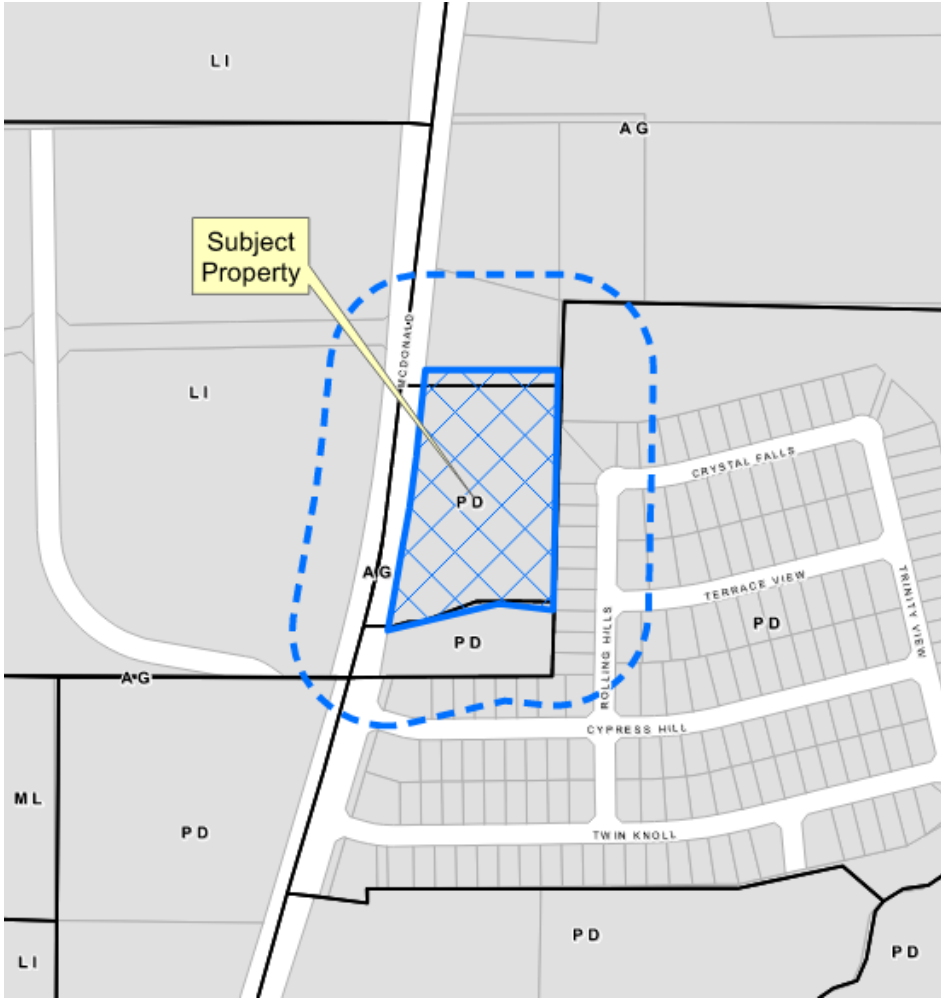

Shiloh Place Rezoning

21-0165Z

Location Map

Aerial Exhibit

Vicinity Map

Proposed Zoning Exhibit

Layout – Informational Only