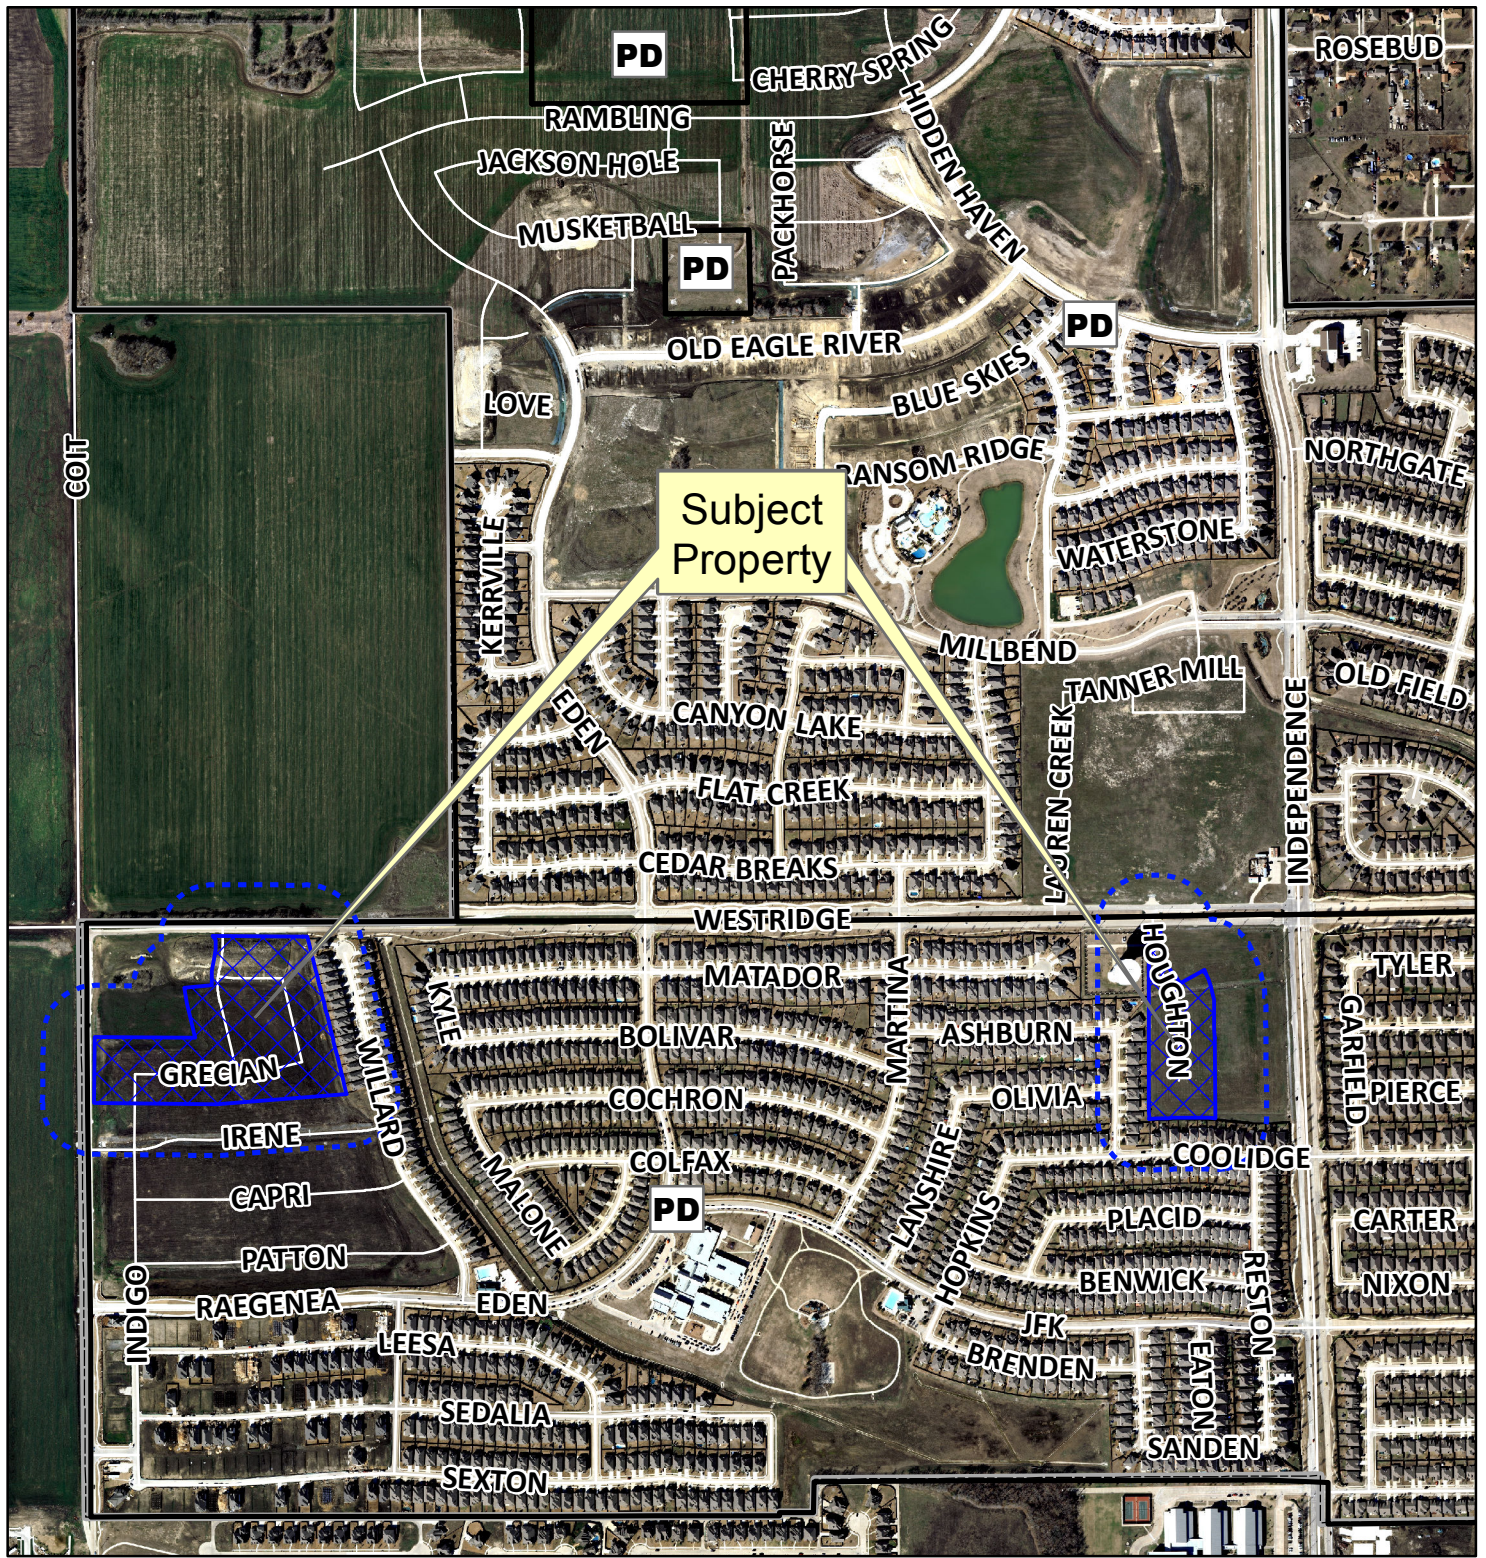

Notification Map

Case: 14-227Z

--- 200' Notification Buffer

Path: S:\MCKGIS\notification\Projects\2014\14-227Z.mxd

DISCLAIMER: This map and information contained in it were developed exclusively for use by the City of McKinney. Any use or reliance on this map by anyone else is at that party's risk and without liability to the City of McKinney, its officials or employees for any discrepancies, errors, or variances which may exist.

Notification Map

Case: 14-227Z

--- 200' Notification Buffer