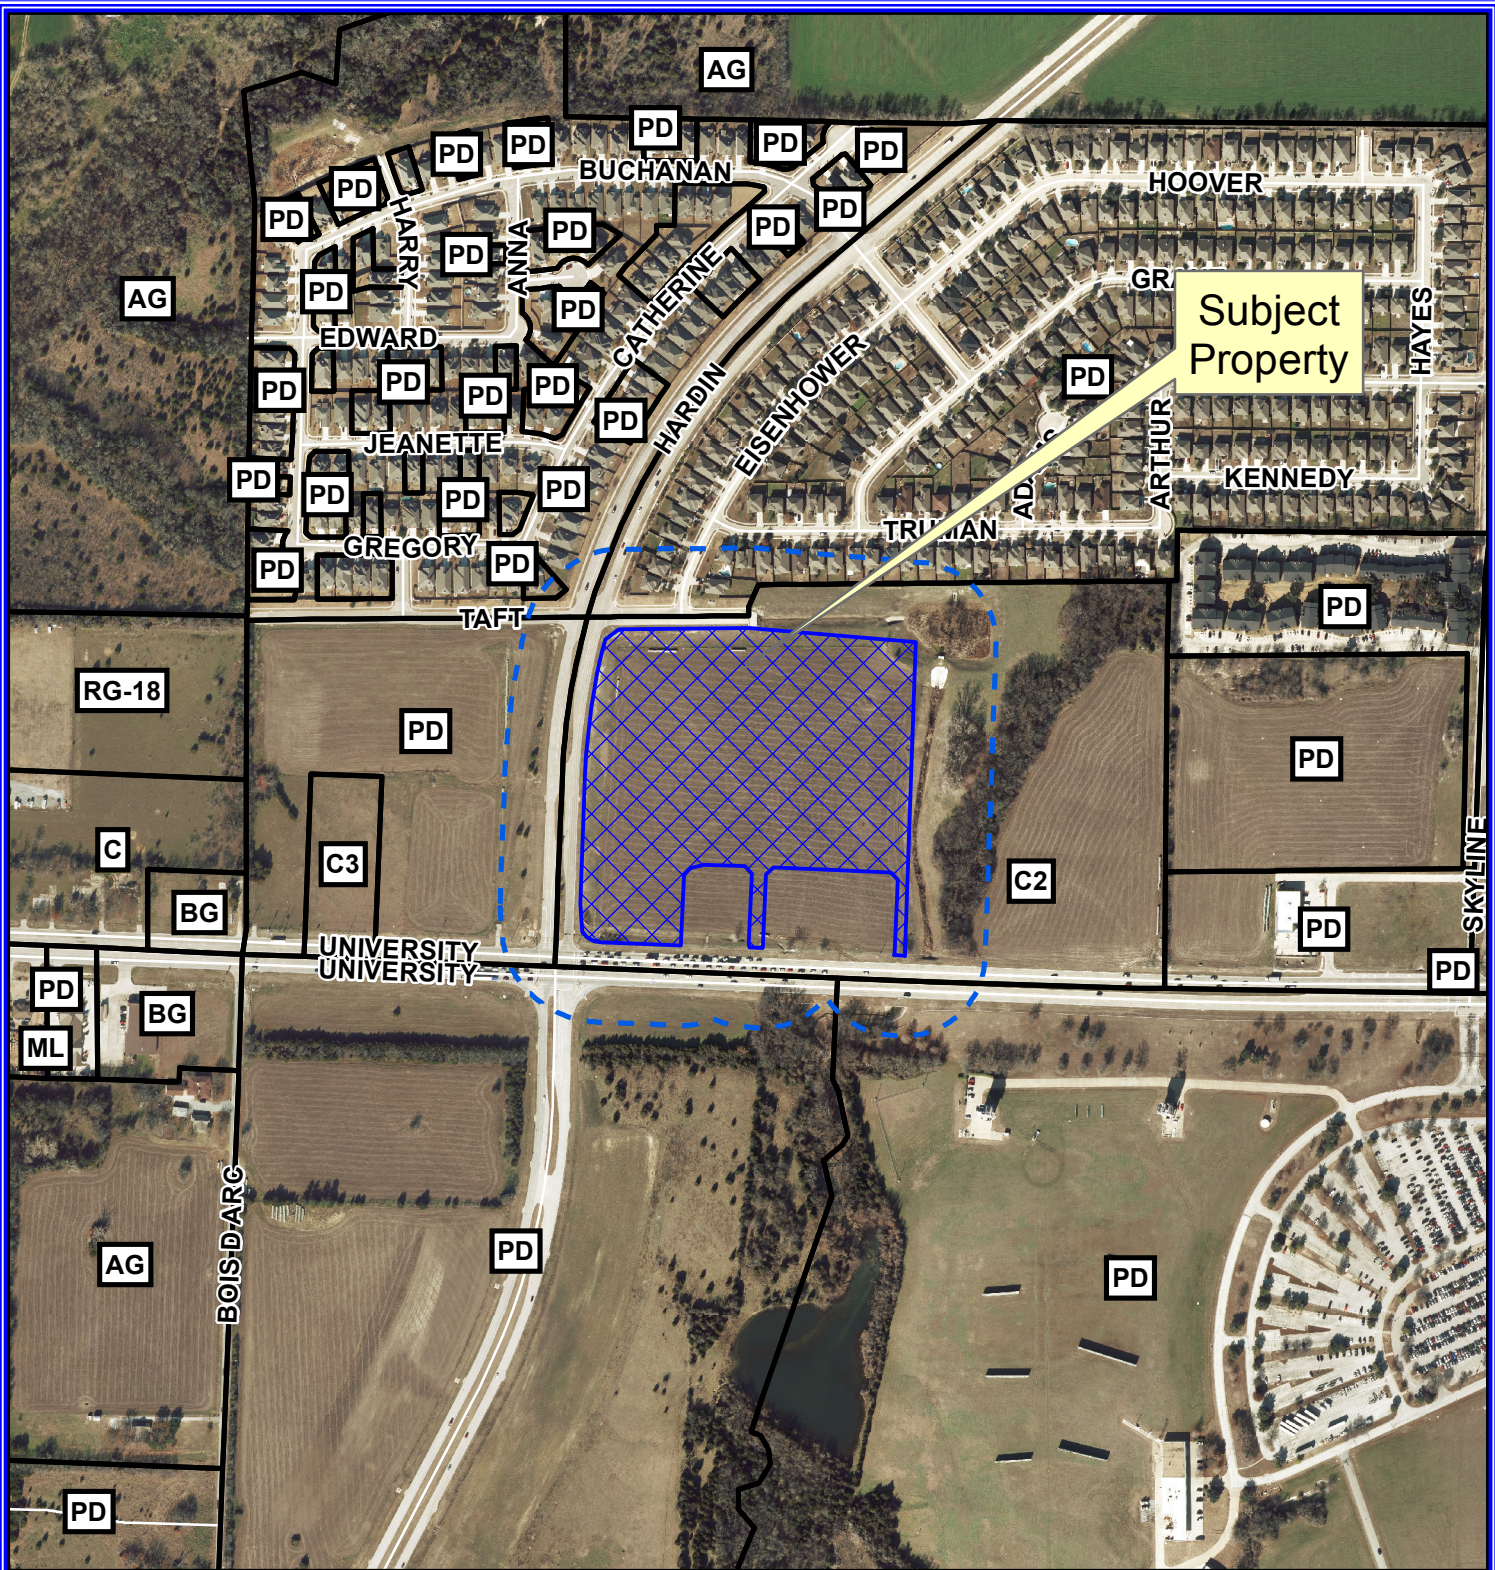

Location Map

Case: 16-183SUP

--- 200' Buffer

Location Map

Case: 16-183SUP

--- 200' Buffer