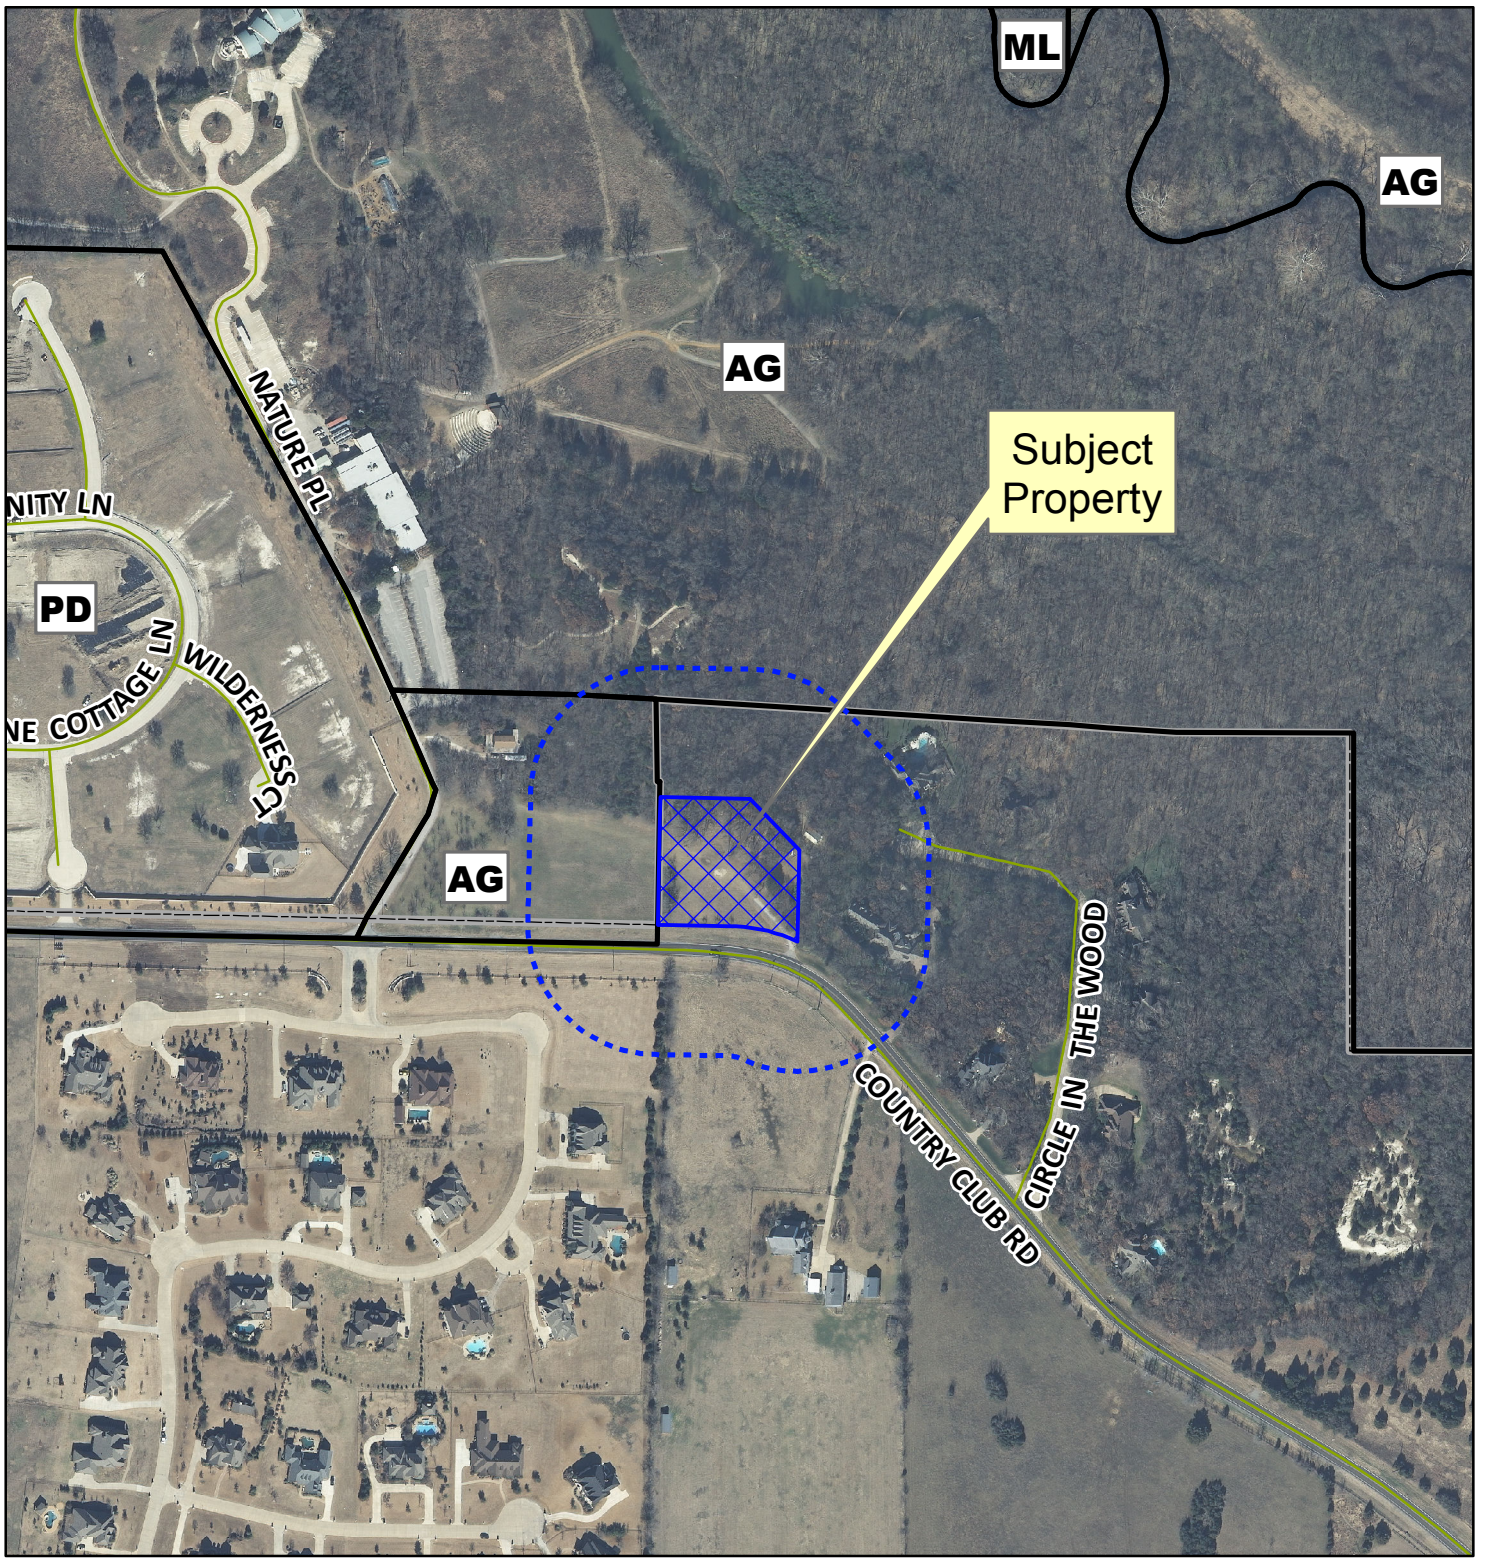

Notification Map

Case: 12-204A

--- 200' Notification Buffer

Subject Property

Notification Map

Case: 12-204A

--- 200' Notification Buffer

Path: \\mckims1\gis\MCKGIS\Notification\Projects\2012\12-204A.mxd

DISCLAIMER: This map and information contained in it were developed exclusively for use by the City of McKinney. Any use or reliance on this map by anyone else is at that party's risk and without liability to the City of McKinney, its officials or employees for any discrepancies, errors, or variances which may exist.