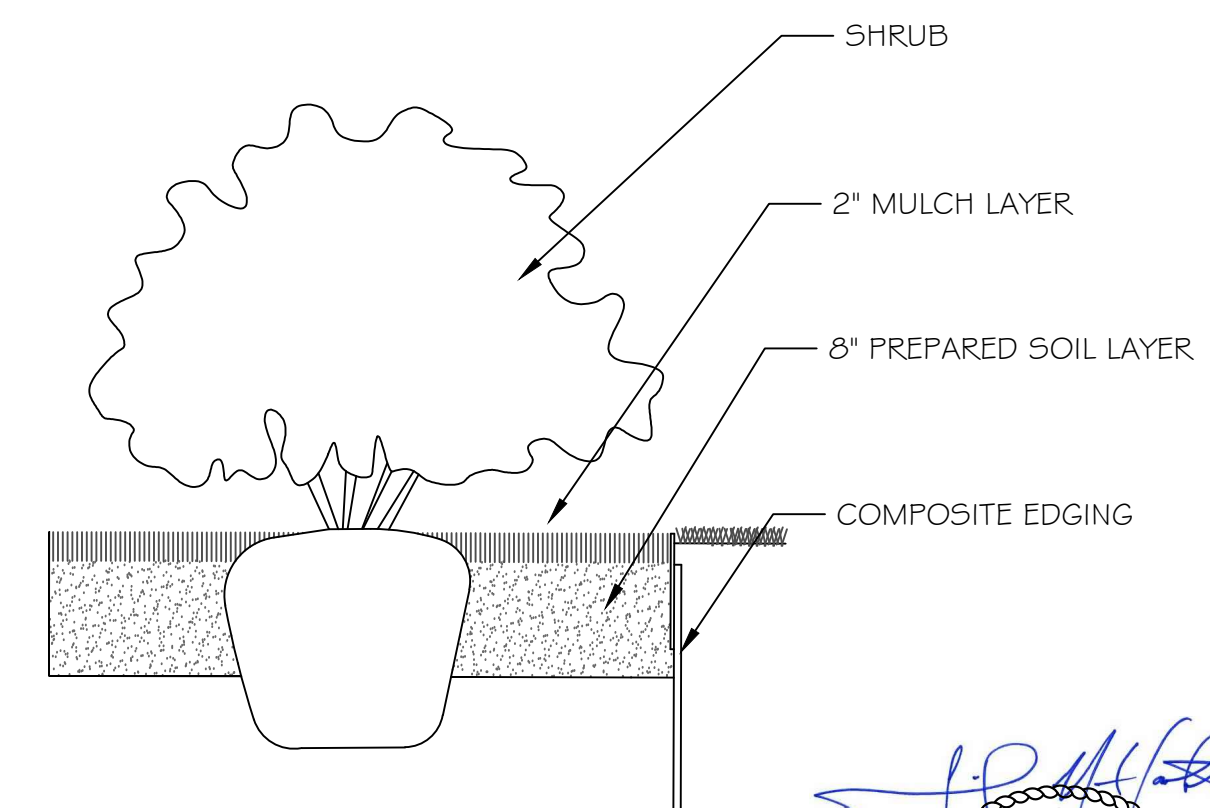

- ### PLANTING NOTES
- ALL BED AREAS SHALL BE PREPARED BY ADDING A 2" LAYER OF COMPOST OVER THE ENTIRE BED AREA AND TILLING THE BED AREA TO A DEPTH OF 8". AFTER TILLING ALL BED AREAS SHALL BE FURTHER PREPARED BY REMOVING ALL STONES, STICKS AND CONSTRUCTION DEBRIS.
 - AFTER PLANTING ALL BED AREAS SHALL RECEIVE A 2" LAYER OF SHREDDED HARDWOOD BARK MULCH.
 - ALL TREES SHALL BE SECURED WITH TWO TREE STAPLES, BELOW GRADE STABILIZERS.
 - ALL TURF AREAS SHALL BE FINE GRADED PRIOR TO PLANTING AND ALL STONE AND DEBRIS LARGER THAN 3/4" DIAMETER SHALL BE REMOVED FROM THE SITE.
 - ALL BED AREAS ADJACENT TO TURF SHALL BE EDGED WITH A 6" DEEP COMPOSITE EDGING.

1 TREE PLANTING DETAIL
1" = 1'-0"

2 SHRUB PLANTING DETAIL
1" = 1'-0"

The work shown on this sheet is the sole property of the **David McCaskill Design Group**. The work shown on this sheet may not be used without express written permission from the **David McCaskill Design Group**. Any reproduction, modification or wrongful distribution of this sheet will infringe upon copyright laws.