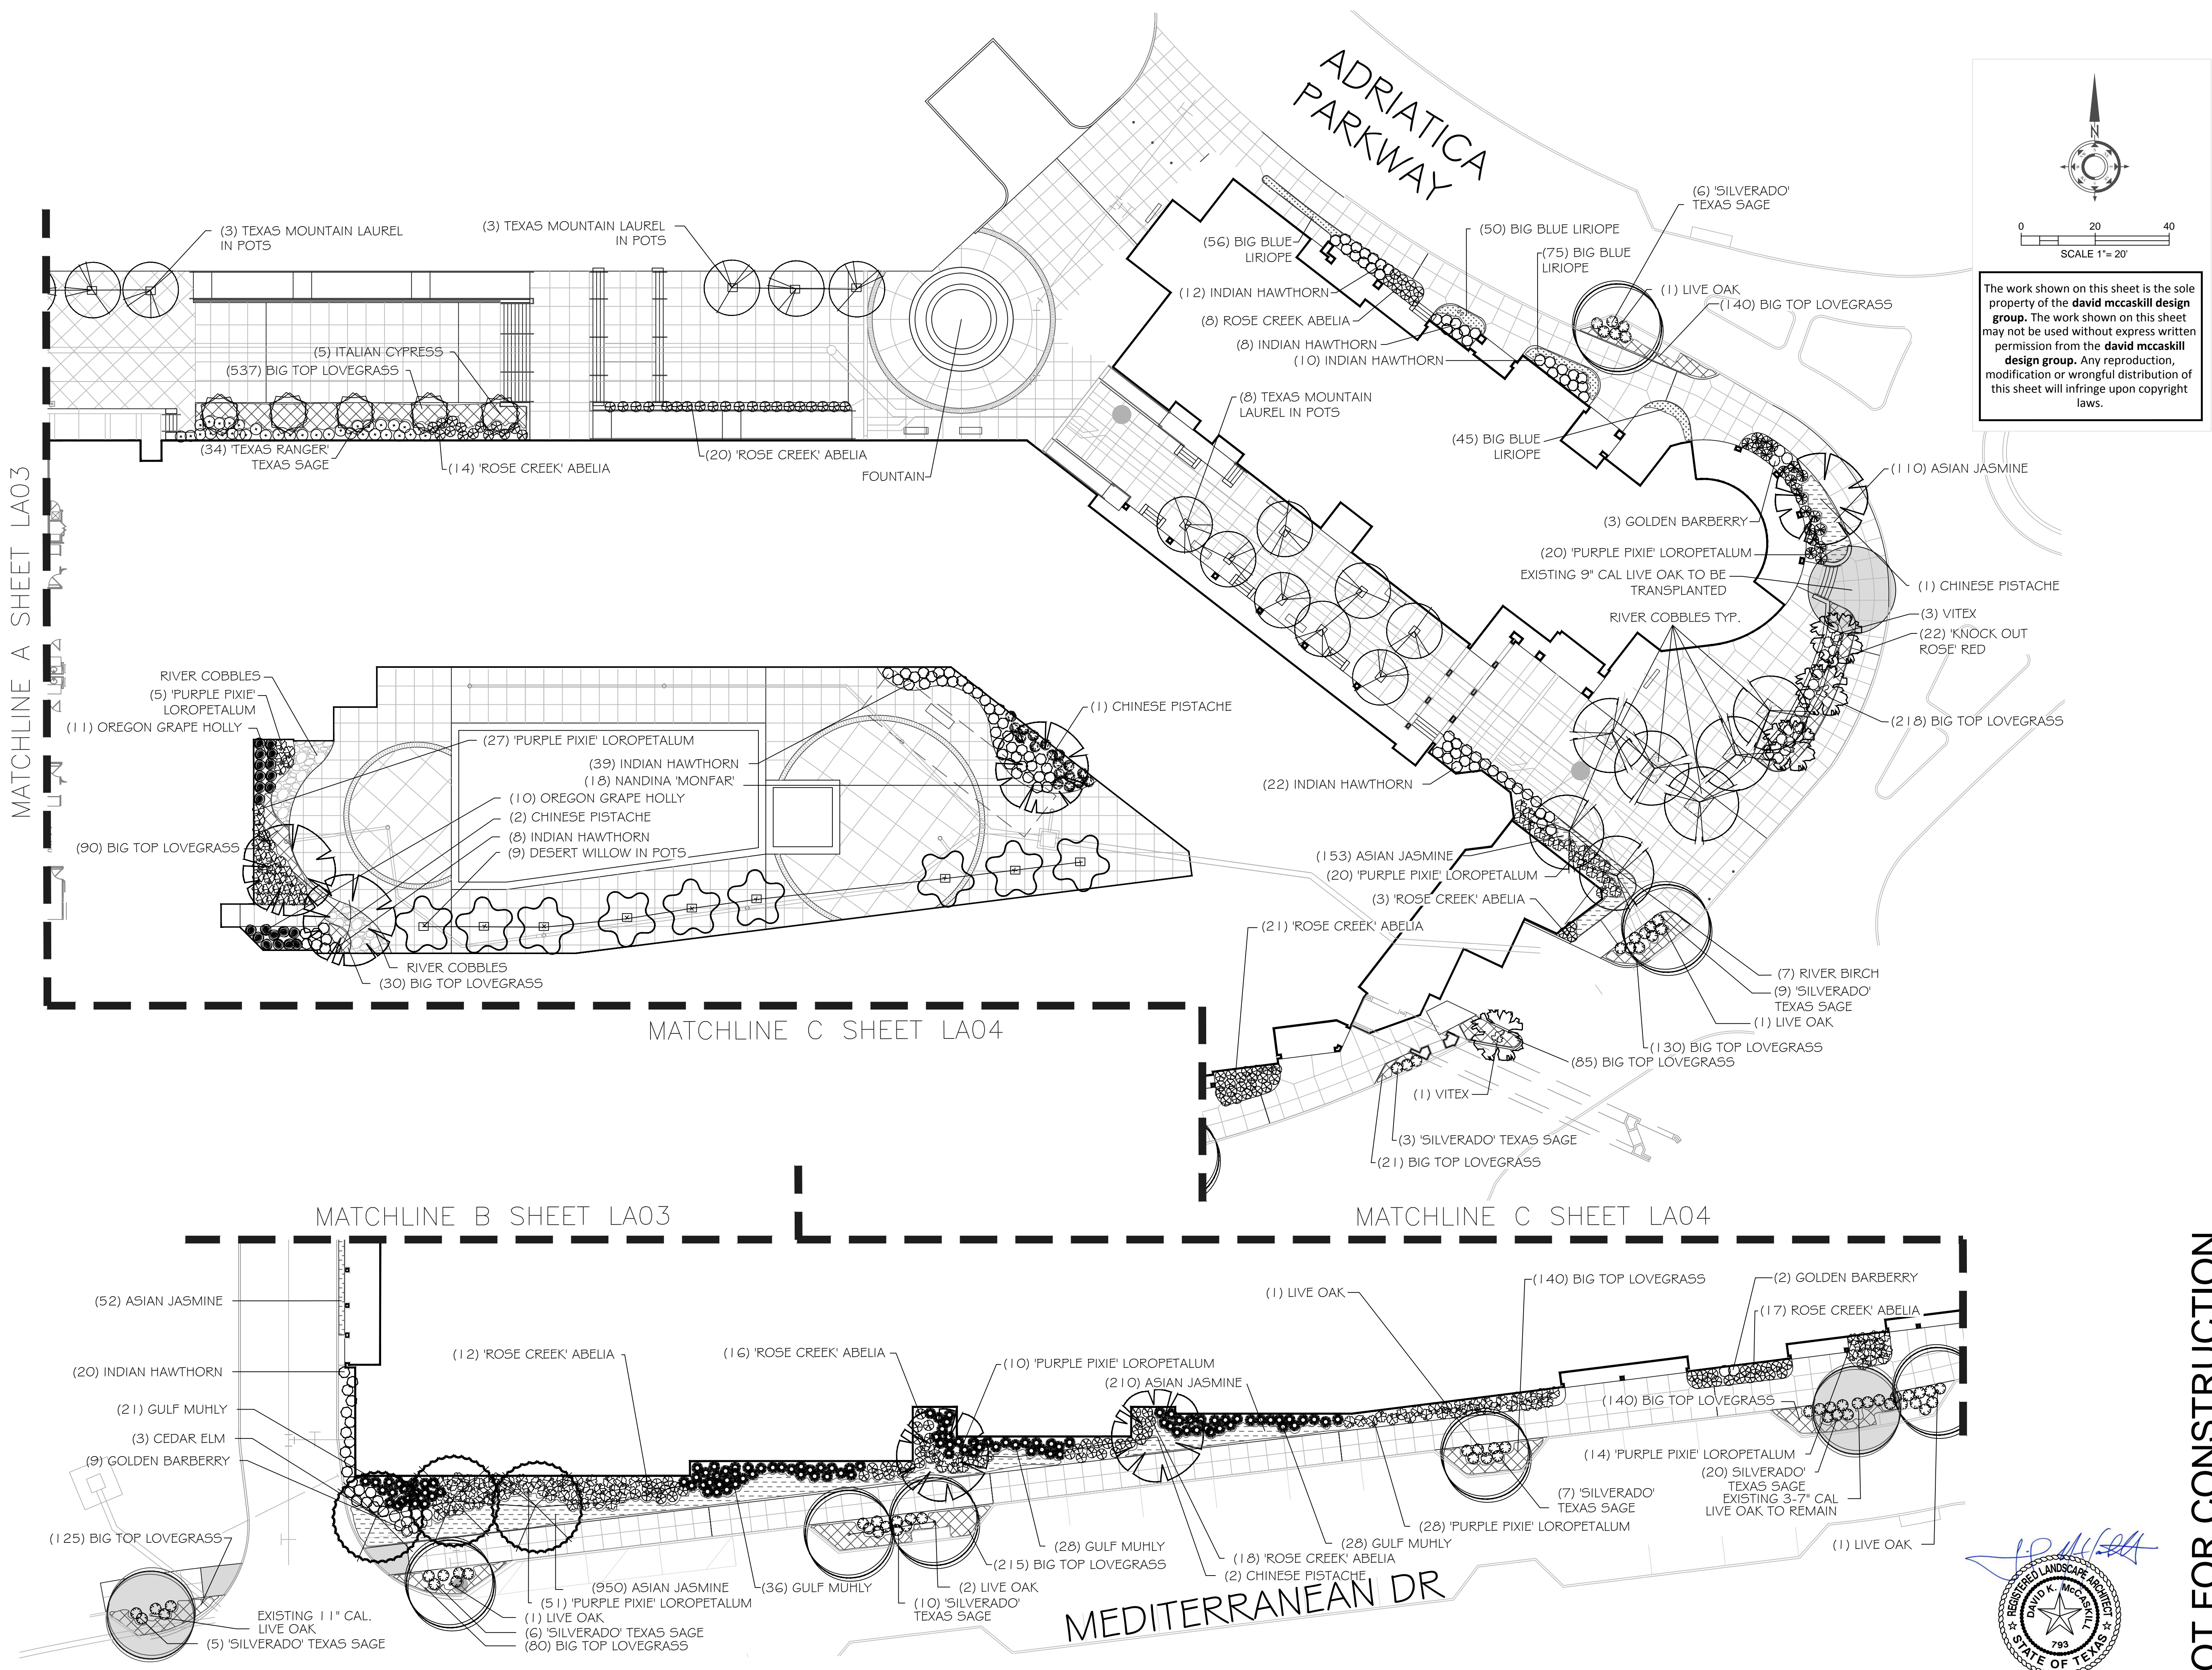

- ### PLANTING NOTES
- ALL BED AREAS SHALL BE PREPARED BY ADDING A 2" LAYER OF COMPOST OVER THE ENTIRE BED AREA AND TILLING THE BED AREA TO A DEPTH OF 8". AFTER TILLING ALL BED AREAS SHALL BE FURTHER PREPARED BY REMOVING ALL STONES, STICKS AND CONSTRUCTION DEBRIS.
 - AFTER PLANTING ALL BED AREAS SHALL RECEIVE A 2" LAYER OF SHREDDED HARDWOOD BARK MULCH.
 - ALL TREES SHALL BE SECURED WITH TWO TREE STAPLES, BELOW GRADE STABILIZERS.
 - ALL TURF AREAS SHALL BE FINE GRADED PRIOR TO PLANTING AND ALL STONE AND DEBRIS LARGER THAN 3/4" DIAMETER SHALL BE REMOVED FROM THE SITE.
 - ALL BED AREAS ADJACENT TO TURF SHALL BE EDGED WITH A 6" DEEP COMPOSITE EDGING.

1 TREE PLANTING DETAIL
1" = 1'-0"

2 SHRUB PLANTING DETAIL
1" = 1'-0"

The work shown on this sheet is the sole property of the **David McCaskill Design Group**. The work shown on this sheet may not be used without express written permission from the **David McCaskill Design Group**. Any reproduction, modification or wrongful distribution of this sheet will infringe upon copyright laws.

NOT FOR REGULATORY APPROVAL OR CONSTRUCTION.

No.	Date	Revision Description

Landscape Plan

Sept 10, 2012

LA03

09.10.12

0 20 40
SCALE 1"= 20'

The work shown on this sheet is the sole property of the **David McCaskill Design Group**. The work shown on this sheet may not be used without express written permission from the **David McCaskill Design Group**. Any reproduction, modification or wrongful distribution of this sheet will infringe upon copyright laws.

MATCHLINE A SHEET LA03

MATCHLINE C SHEET LA04

MATCHLINE B SHEET LA03

MATCHLINE C SHEET LA04

NOT FOR CONSTRUCTION.

david mccaskill design group
landscape architecture / park, trail and recreation planning
david@mccaskilldesign.com
620 E. Southlake Blvd., Southlake, TX 76092 / 817.709.2094