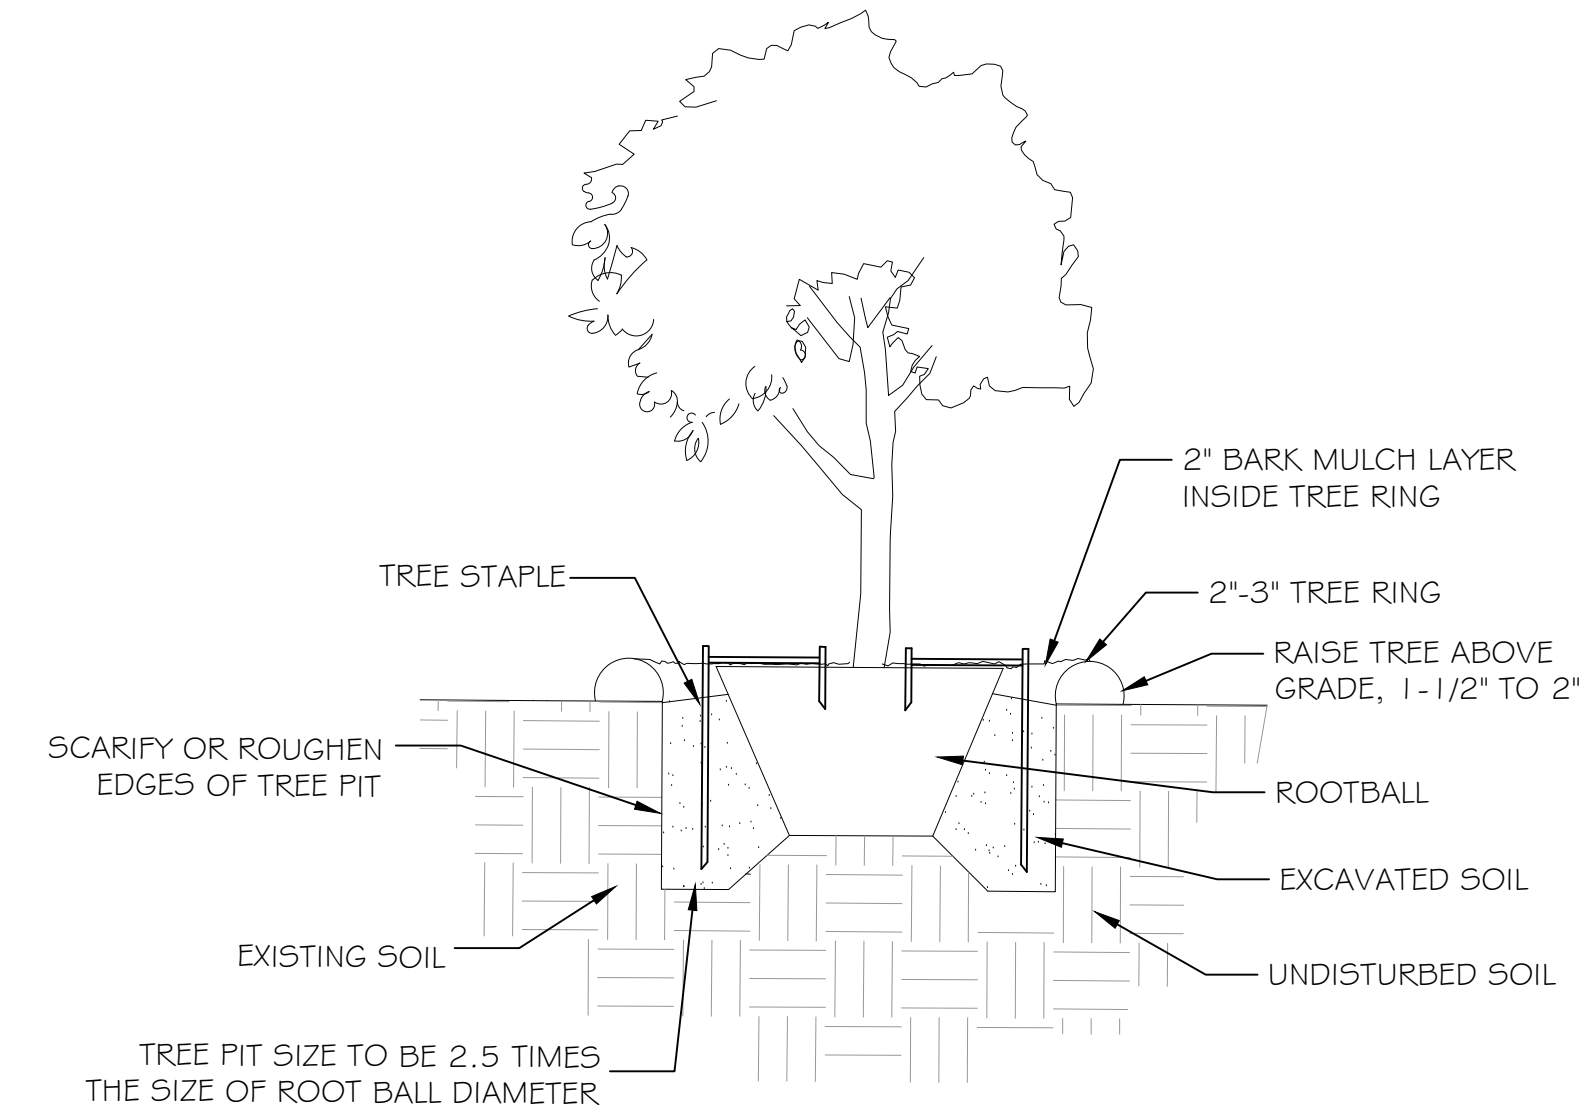

- ### PLANTING NOTES
- ALL BED AREAS SHALL BE PREPARED BY ADDING A 2" LAYER OF COMPOST OVER THE ENTIRE BED AREA AND TILLING THE BED AREA TO A DEPTH OF 8". AFTER TILLING ALL BED AREAS SHALL BE FURTHER PREPARED BY REMOVING ALL STONES, STICKS AND CONSTRUCTION DEBRIS.
 - AFTER PLANTING ALL BED AREAS SHALL RECEIVE A 2" LAYER OF SHREDDED HARDWOOD BARK MULCH.
 - ALL TREES SHALL BE SECURED WITH TWO TREE STAPLES, BELOW GRADE STABILIZERS.
 - ALL TURF AREAS SHALL BE FINE GRADED PRIOR TO PLANTING AND ALL STONE AND DEBRIS LARGER THAN 3/4" DIAMETER SHALL BE REMOVED FROM THE SITE.
 - ALL BED AREAS ADJACENT TO TURF SHALL BE EDGED WITH A 6" DEEP COMPOSITE EDGING.

1 TREE PLANTING DETAIL
1" = 1'-0"

2 SHRUB PLANTING DETAIL
1" = 1'-0"

The work shown on this sheet is the sole property of the **David McCaskill Design Group**. The work shown on this sheet may not be used without express written permission from the **David McCaskill Design Group**. Any reproduction, modification or wrongful distribution of this sheet will infringe upon copyright laws.