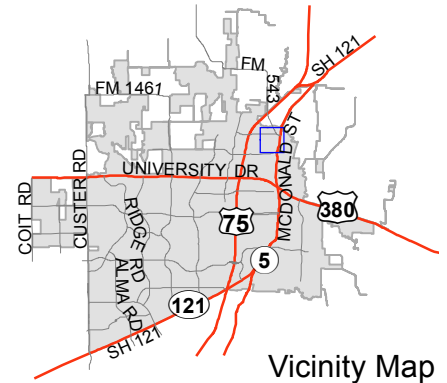

# Notification Map

Case: 14-085Z

--- 200' Notification Buffer