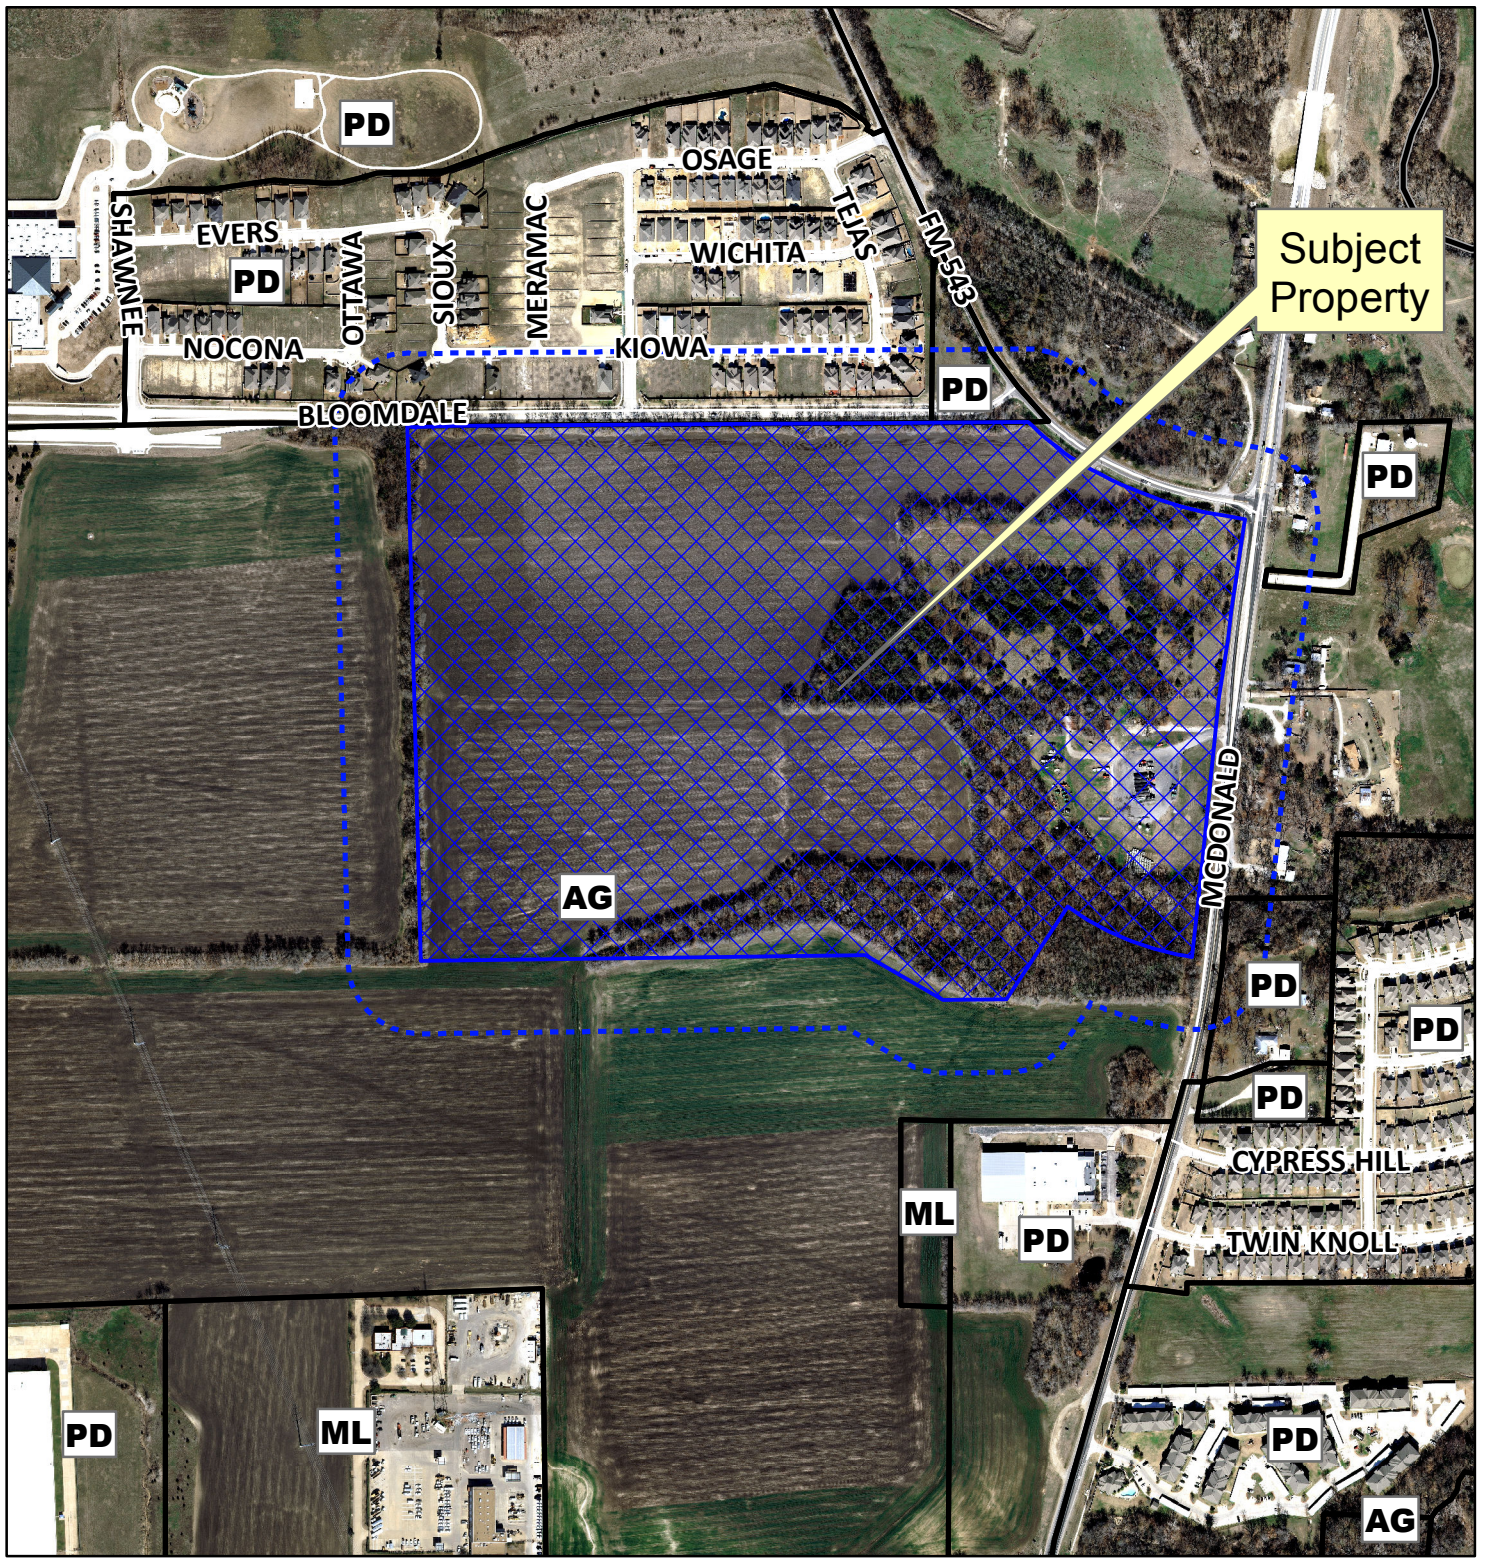

# Notification Map

Case: 14-085Z

--- 200' Notification Buffer