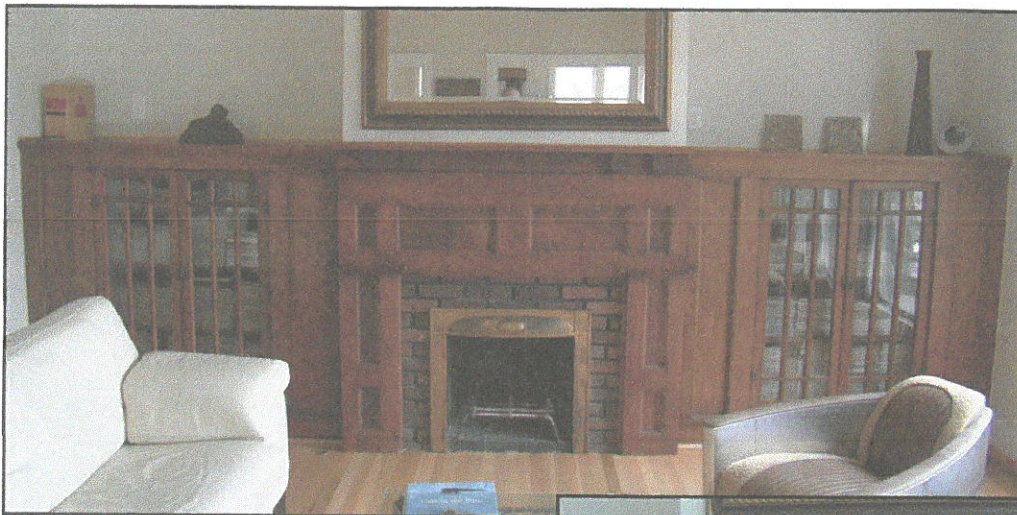

Door knobs

*The Merritt House has three fireplaces. The fireplace with built-in cabinets is located in the dining room. The fireplace flank by wooden Ionic column is located in the room that was originally the dining room. The third fireplace (seen on the following page) is located in the master bedroom.*

*Fireplace in master bedroom*

*Queen Anne Style stained glass*

*Door jam molding*

*Carved newell cap*

*Original furnace cover*