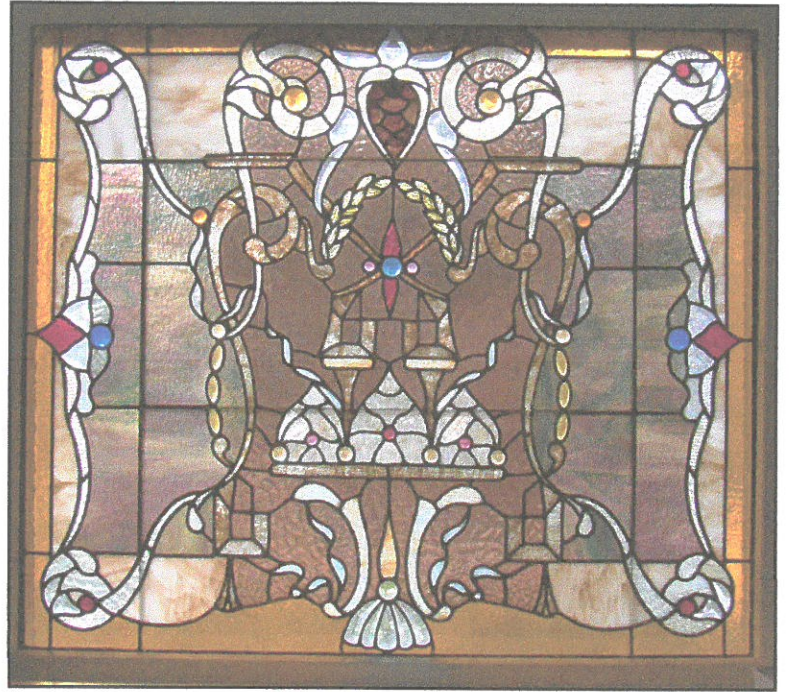

Door knobs

*The Merritt House has three fireplaces. The fireplace with built-in cabinets is located in the dining room. The fireplace flank by wooden Ionic column is located in the room that was originally the dining room. The third fireplace (seen on the following page) is located in the master bedroom.*

*Fireplace in master bedroom*

*Queen Anne Style stained glass*

*Door jam molding*

*Carved newell cap*

*Original furnace cover*