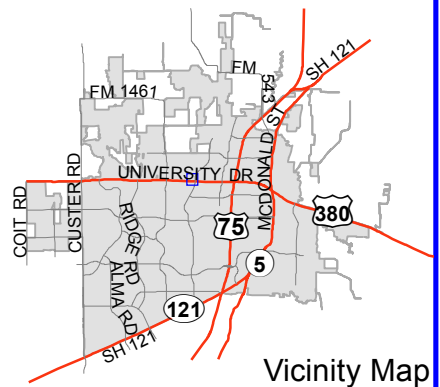

Notification Map

Case: 15-102SUP

--- 200' Buffer

Notification Map

Case: 15-102SUP

--- 200' Buffer

Vicinity Map