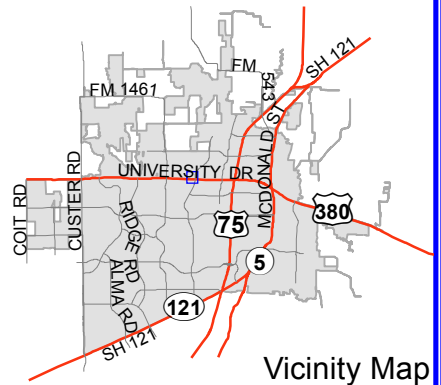

Notification Map

Case: 15-102SUP

--- 200' Buffer

Notification Map

Case: 15-102SUP

--- 200' Buffer

Vicinity Map