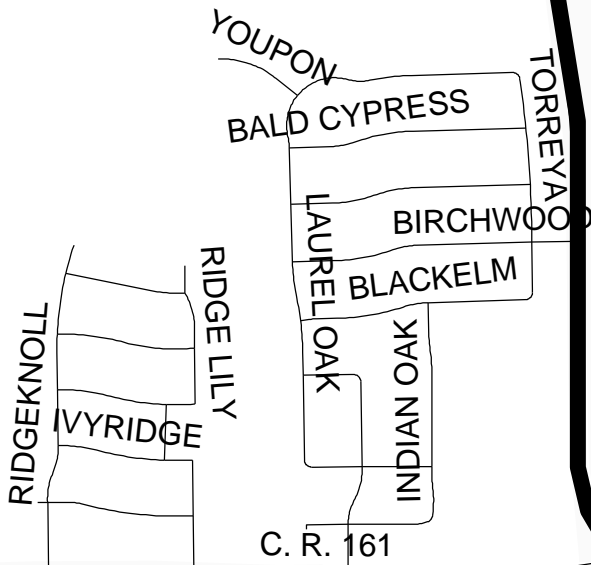

CITY OF MCKINNEY Agenda Map

Source: City of McKinney
GIS
Dec 22, 2008

C.R.164

C.R.162

C.R.164

Bloomdale Rd.

Proposed Project

Wilmeth Rd.

RIDGE RUN

SUMMIT VIEW

F.M.1461

Lake Forest Dr.