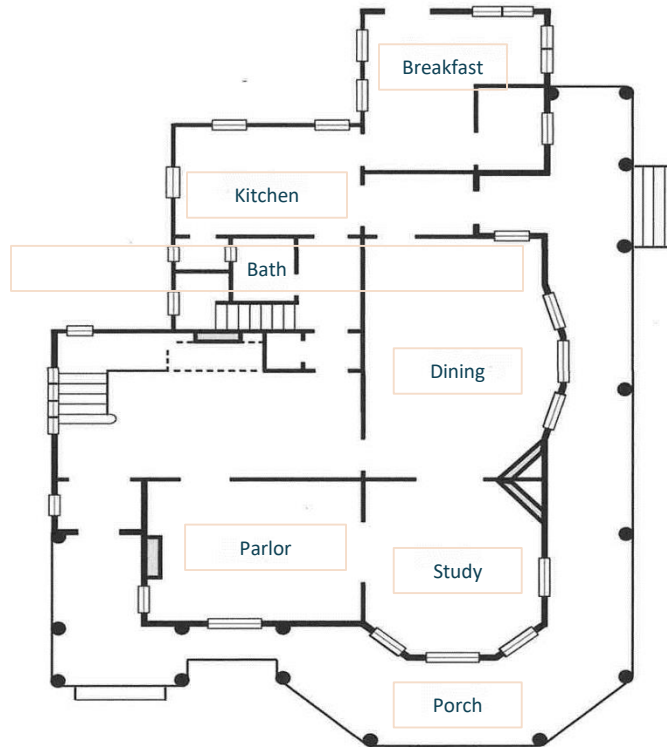

Bristol House

508 Tucker
Street

Built 1895

F I P

First Floor Plan

Second Floor

P

Views of the house.

Sanborn Maps: 1897 & 1927

These Sanborn Insurance maps show the evolution of the property at 508 Tucker Street. The differences between the 1914 and 1920 map confirms a significant remodeling that took place shortly after Thomas F. Everett purchased the property in 1919.