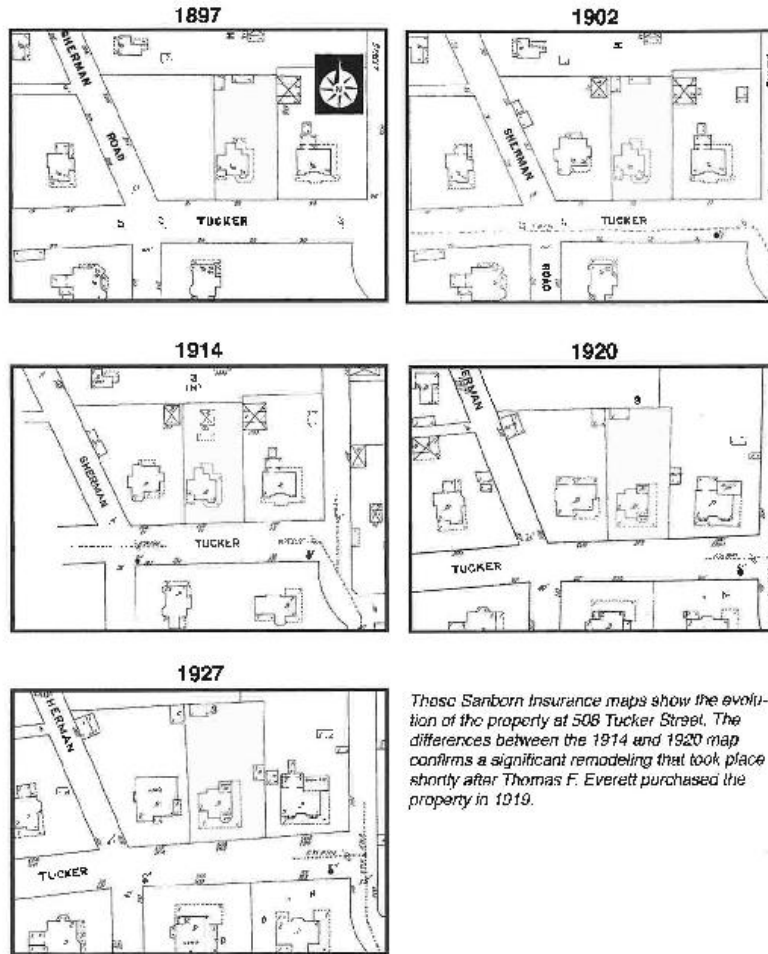

Bristol House

508 Tucker
Street

Built 1895

F I P

First Floor Plan

Second Floor

P

Views of the house.

Sanborn Maps: 1897 & 1927

These Sanborn Insurance maps show the evolution of the property at 508 Tucker Street. The differences between the 1914 and 1920 map confirms a significant remodeling that took place shortly after Thomas F. Everett purchased the property in 1919.