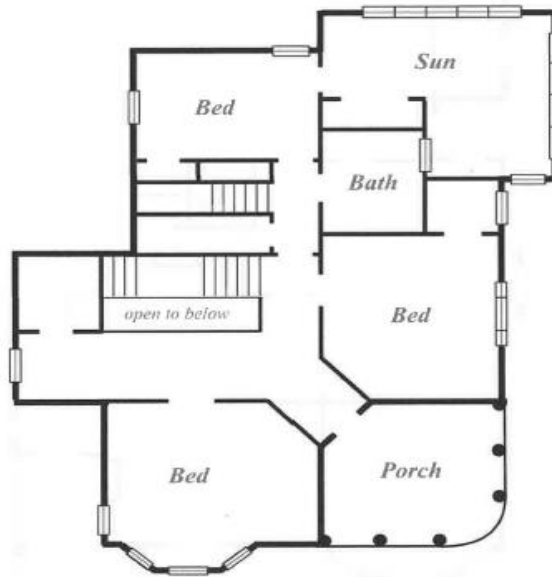

Bristol House

508 Tucker
Street

Built 1895

F I P

First Floor Plan

Second Floor

P

Views of the house.

Sanborn Maps: 1897 & 1927

These Sanborn Insurance maps show the evolution of the property at 508 Tucker Street. The differences between the 1914 and 1920 map confirms a significant remodeling that took place shortly after Thomas F. Everett purchased the property in 1919.