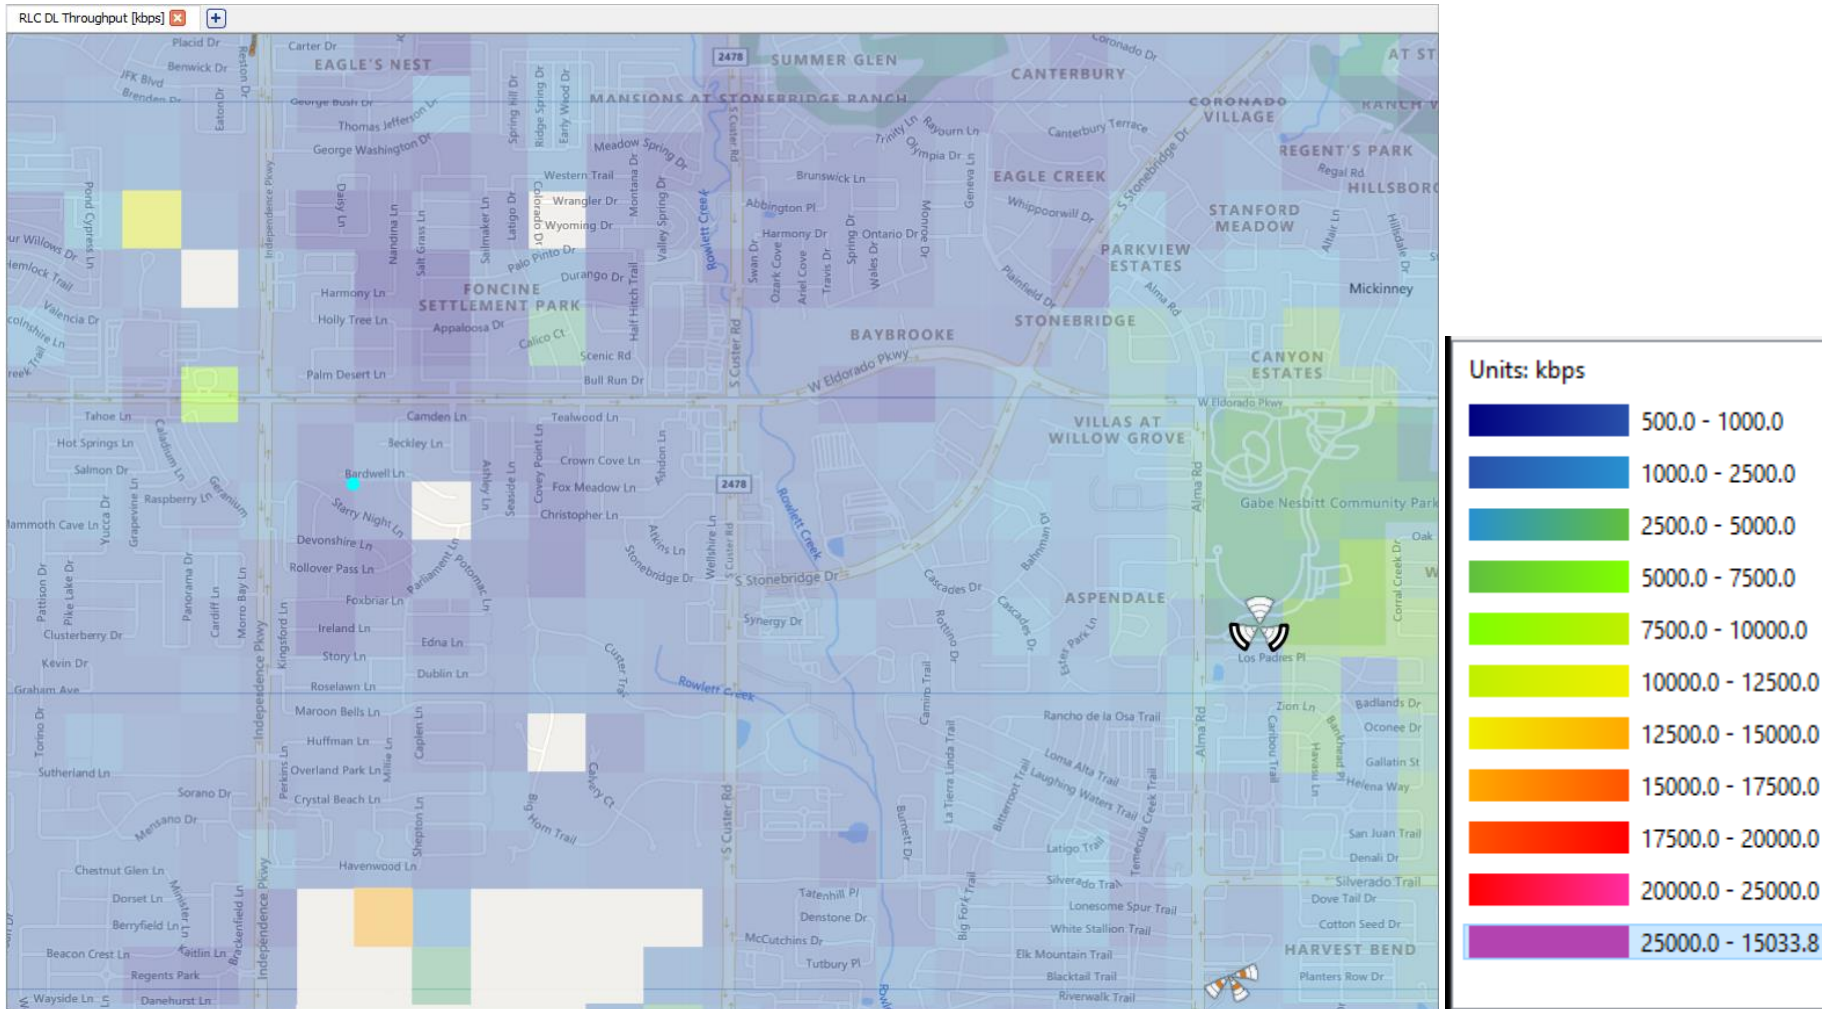

RLC DL Throughput

Confidential and proprietary materials for authorized Verizon personnel and outside agencies only. Use, disclosure or distribution of this material is not permitted to any unauthorized persons or third parties except by written agreement.