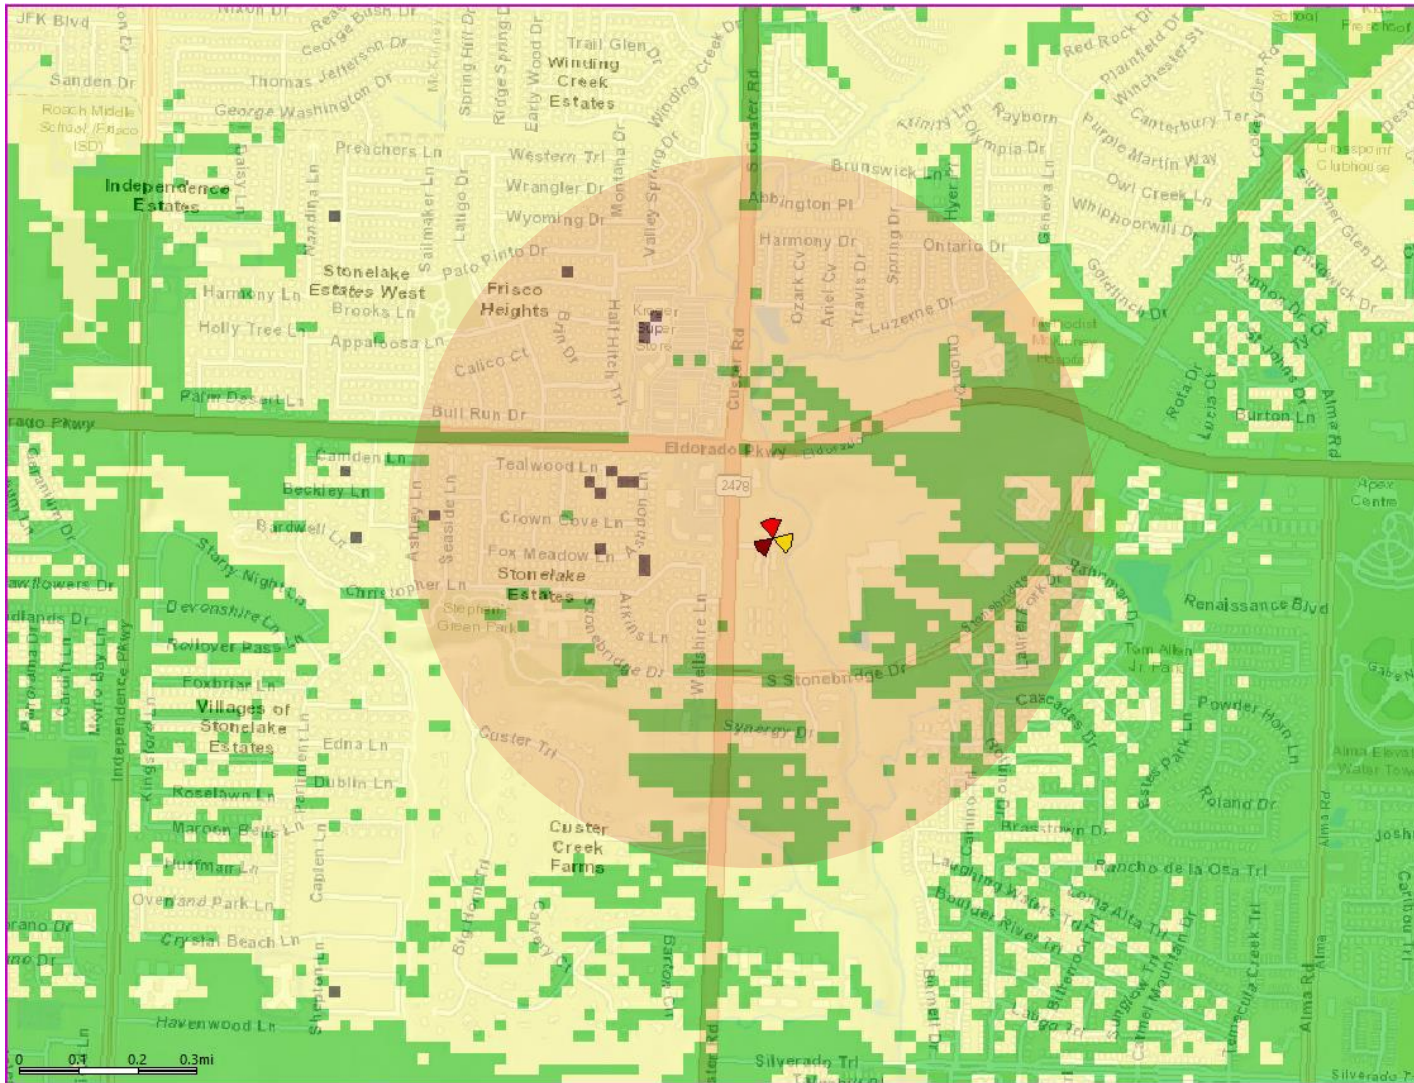

ELDORADO_CUSTER-700 MHz RSRP PRIOR

- RSRP 700 MHz**
-  Best Indoor Coverage
 -  In-Vehicle/Outdoor Coverage

ELDORADO_CUSTER-700 MHz RSRP Proposed 84'

RSRP 700 MHz

-  Best Indoor Coverage
-  In-Vehicle/Outdoor Coverage

ELDORADO_CUSTER_TMO - 700 MHz RSRP Proposed 37.5'

RSRP 700 MHz

-  Best Indoor Coverage
-  In-Vehicle/Outdoor Coverage

Surrounding Sites of ELDORADO_CLUSTER

Confidential and proprietary materials for authorized Verizon personnel and outside agencies only. Use, disclosure or distribution of this material is not permitted to any unauthorized persons or third parties except by written agreement.