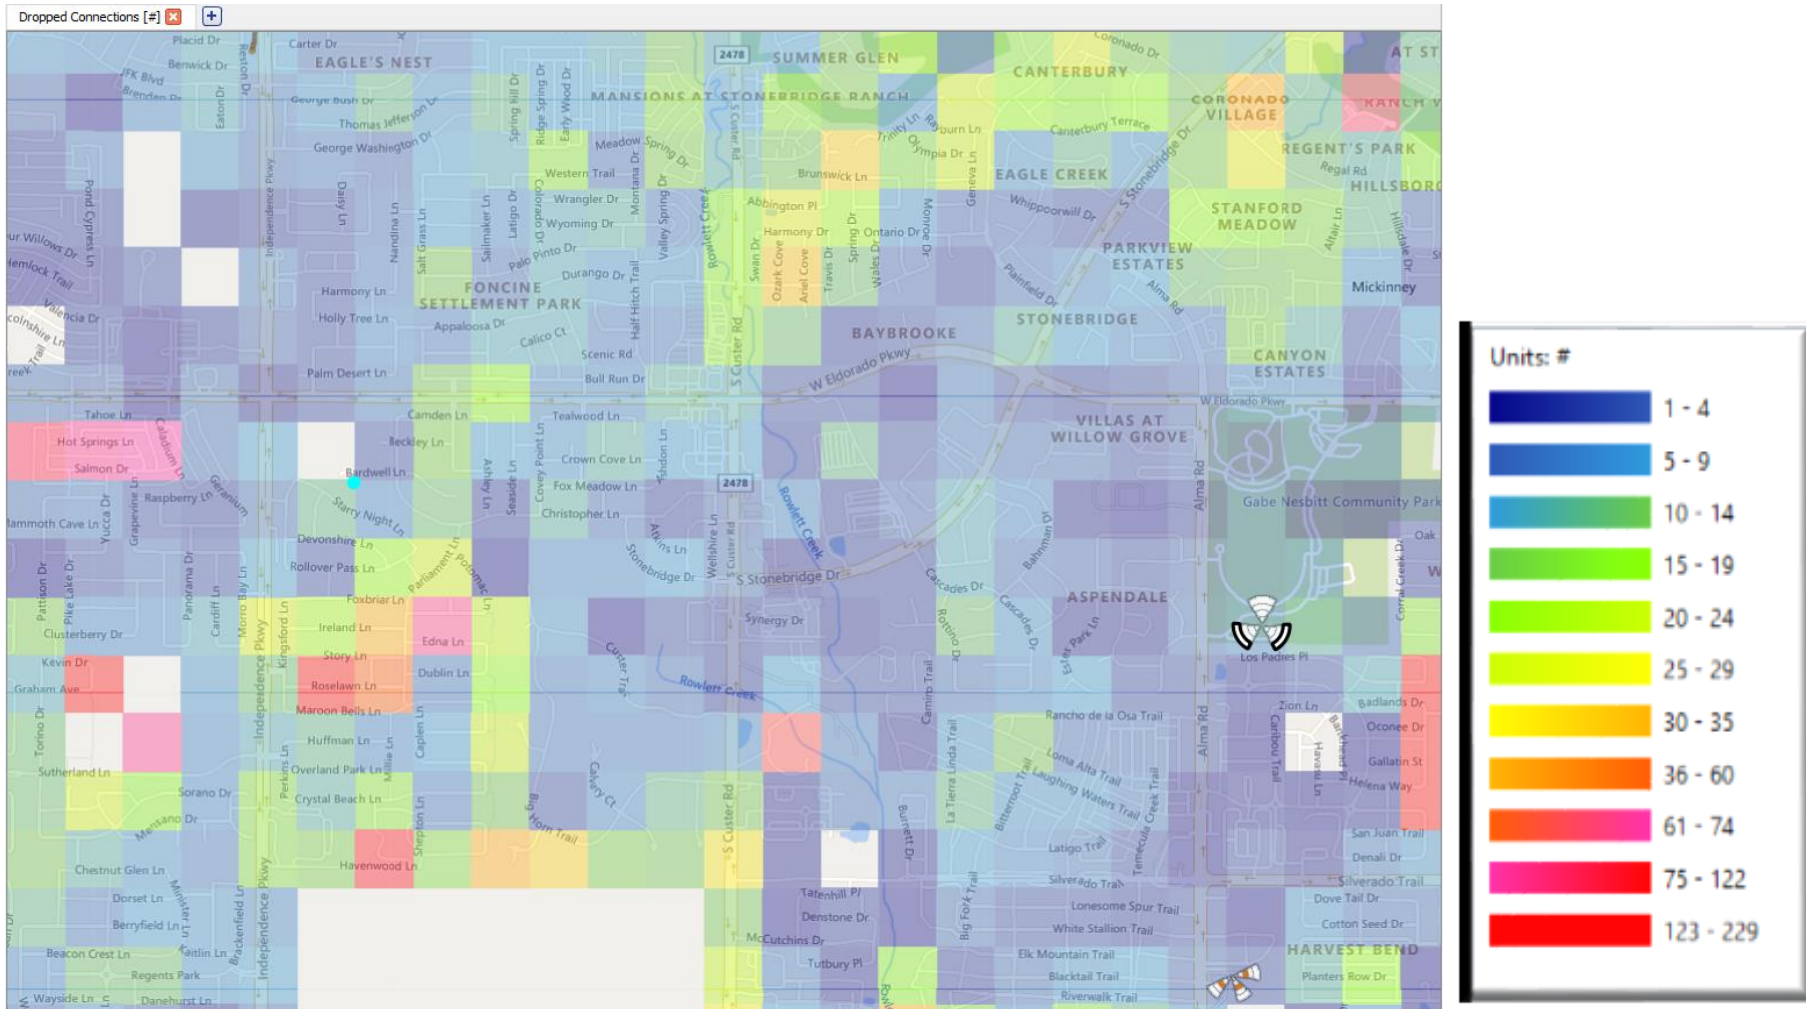

Dropped Calls

Confidential and proprietary materials for authorized Verizon personnel and outside agencies only. Use, disclosure or distribution of this material is not permitted to any unauthorized persons or third parties except by written agreement.