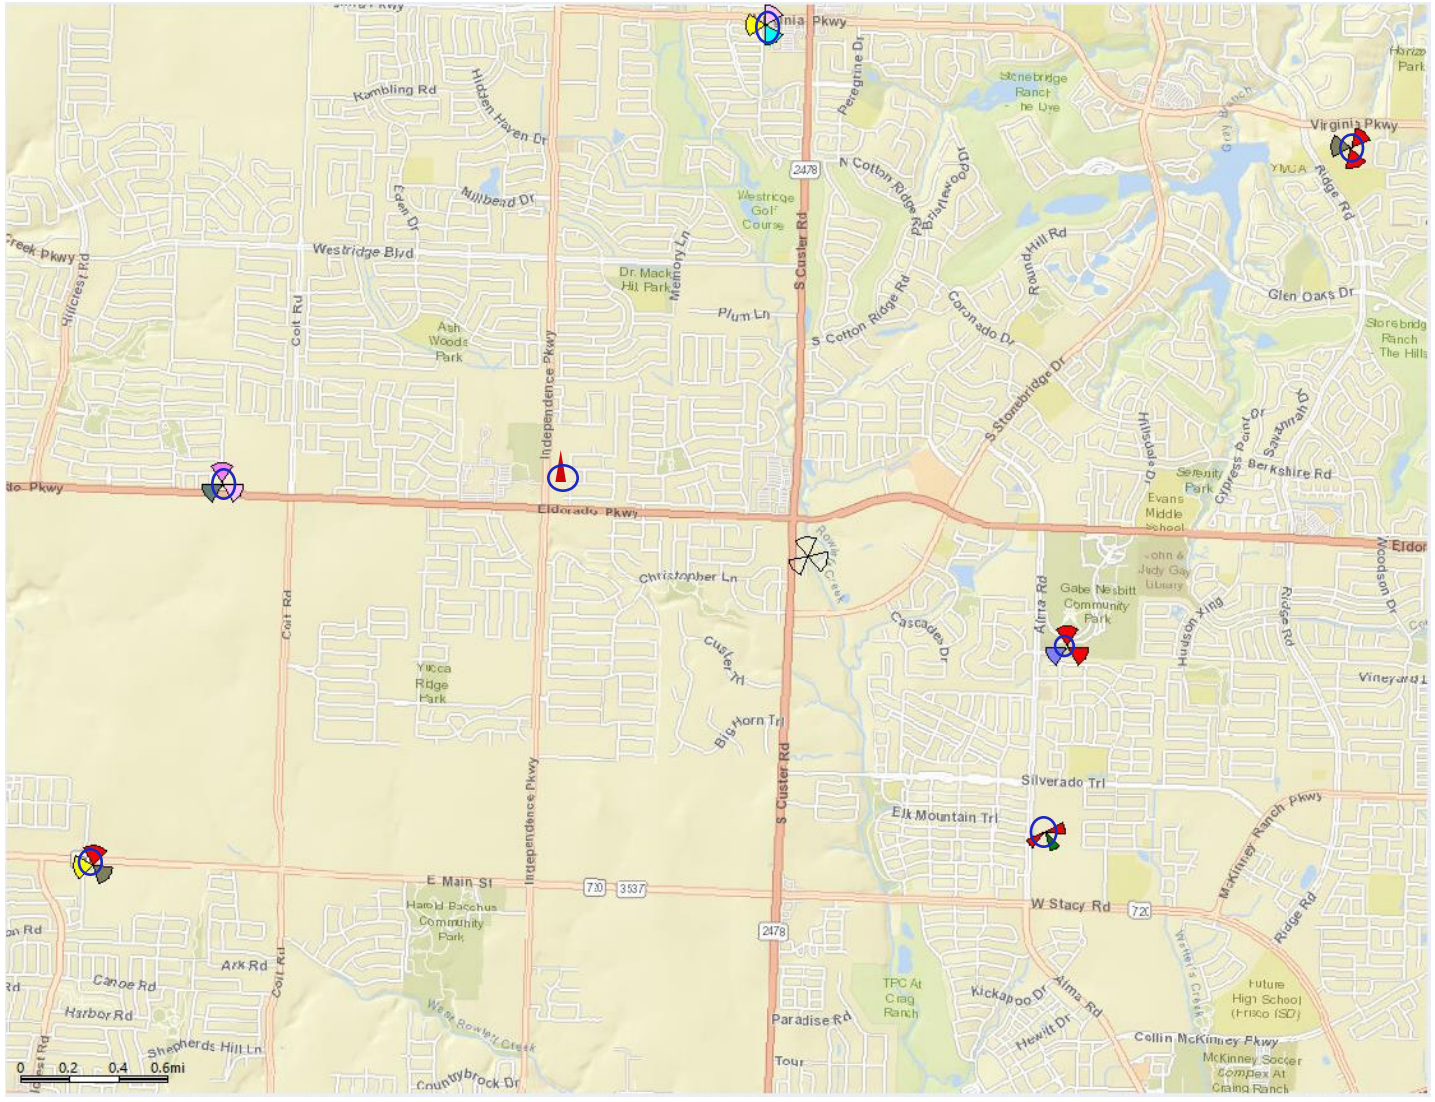

ELDORADO_CUSTER-700 MHz RSRP PRIOR

- RSRP 700 MHz**
-  Best Indoor Coverage
 -  In-Vehicle/Outdoor Coverage

ELDORADO_CUSTER-700 MHz RSRP Proposed 84'

RSRP 700 MHz

-  Best Indoor Coverage
-  In-Vehicle/Outdoor Coverage

ELDORADO_CUSTER_TMO - 700 MHz RSRP Proposed 37.5'

RSRP 700 MHz

-  Best Indoor Coverage
-  In-Vehicle/Outdoor Coverage

Surrounding Sites of ELDORADO_CLUSTER

Confidential and proprietary materials for authorized Verizon personnel and outside agencies only. Use, disclosure or distribution of this material is not permitted to any unauthorized persons or third parties except by written agreement.