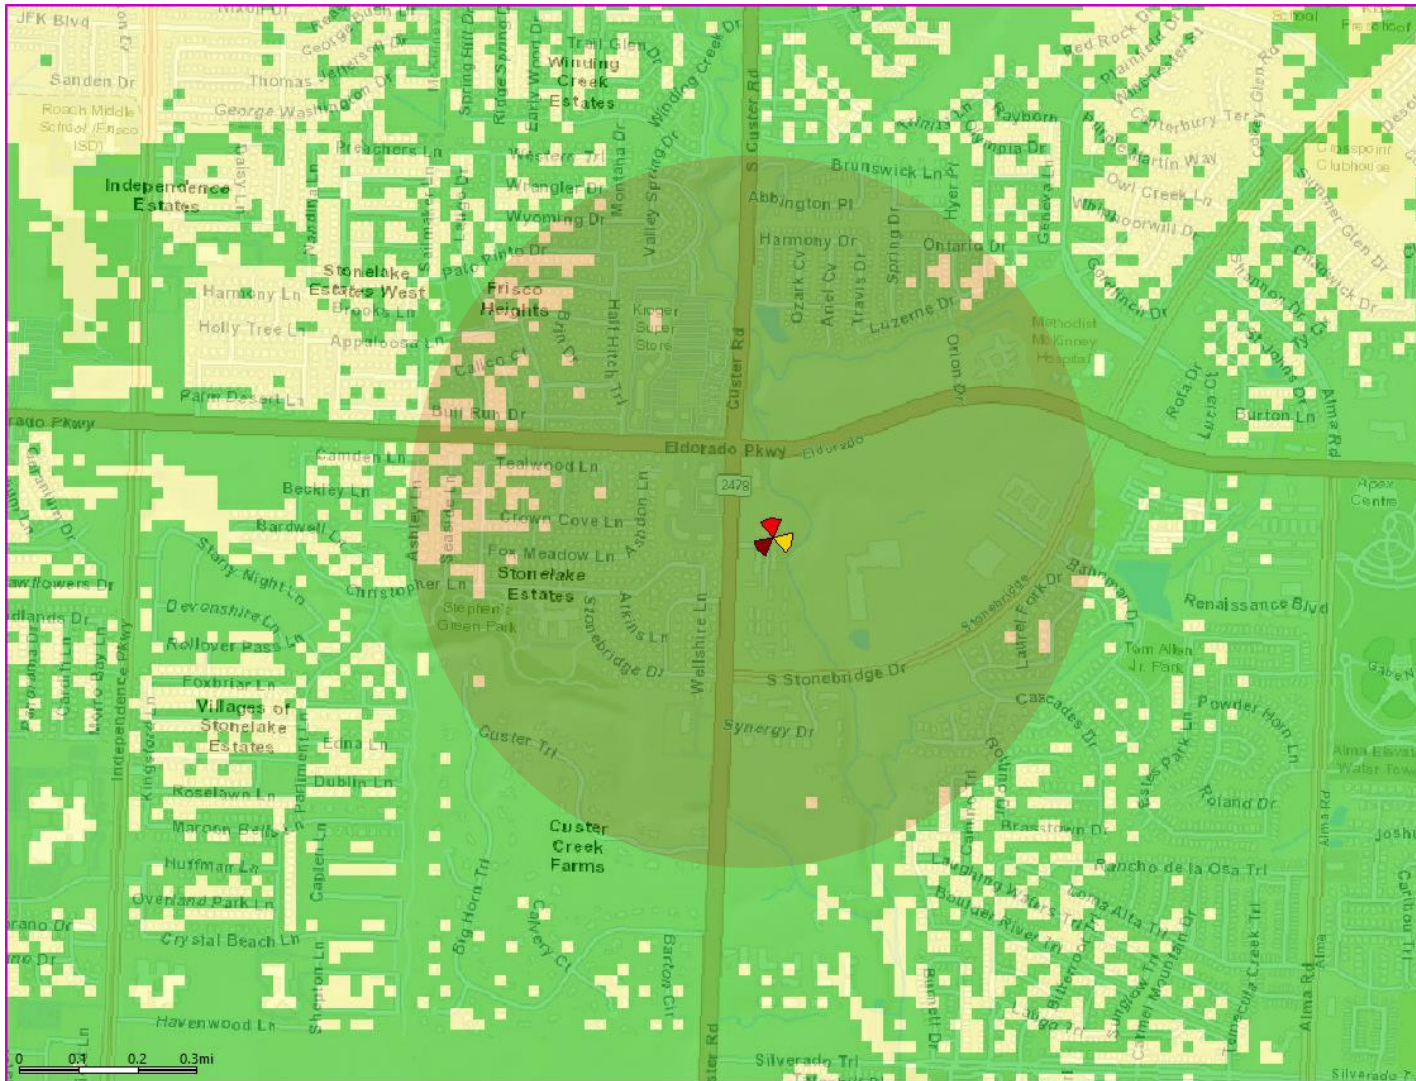

ELDORADO_CUSTER-700 MHz RSRP PRIOR

- RSRP 700 MHz**
-  Best Indoor Coverage
 -  In-Vehicle/Outdoor Coverage

ELDORADO_CUSTER-700 MHz RSRP Proposed 84'

RSRP 700 MHz

-  Best Indoor Coverage
-  In-Vehicle/Outdoor Coverage

ELDORADO_CUSTER_TMO - 700 MHz RSRP Proposed 37.5'

RSRP 700 MHz

-  Best Indoor Coverage
-  In-Vehicle/Outdoor Coverage

Surrounding Sites of ELDORADO_CLUSTER

Confidential and proprietary materials for authorized Verizon personnel and outside agencies only. Use, disclosure or distribution of this material is not permitted to any unauthorized persons or third parties except by written agreement.