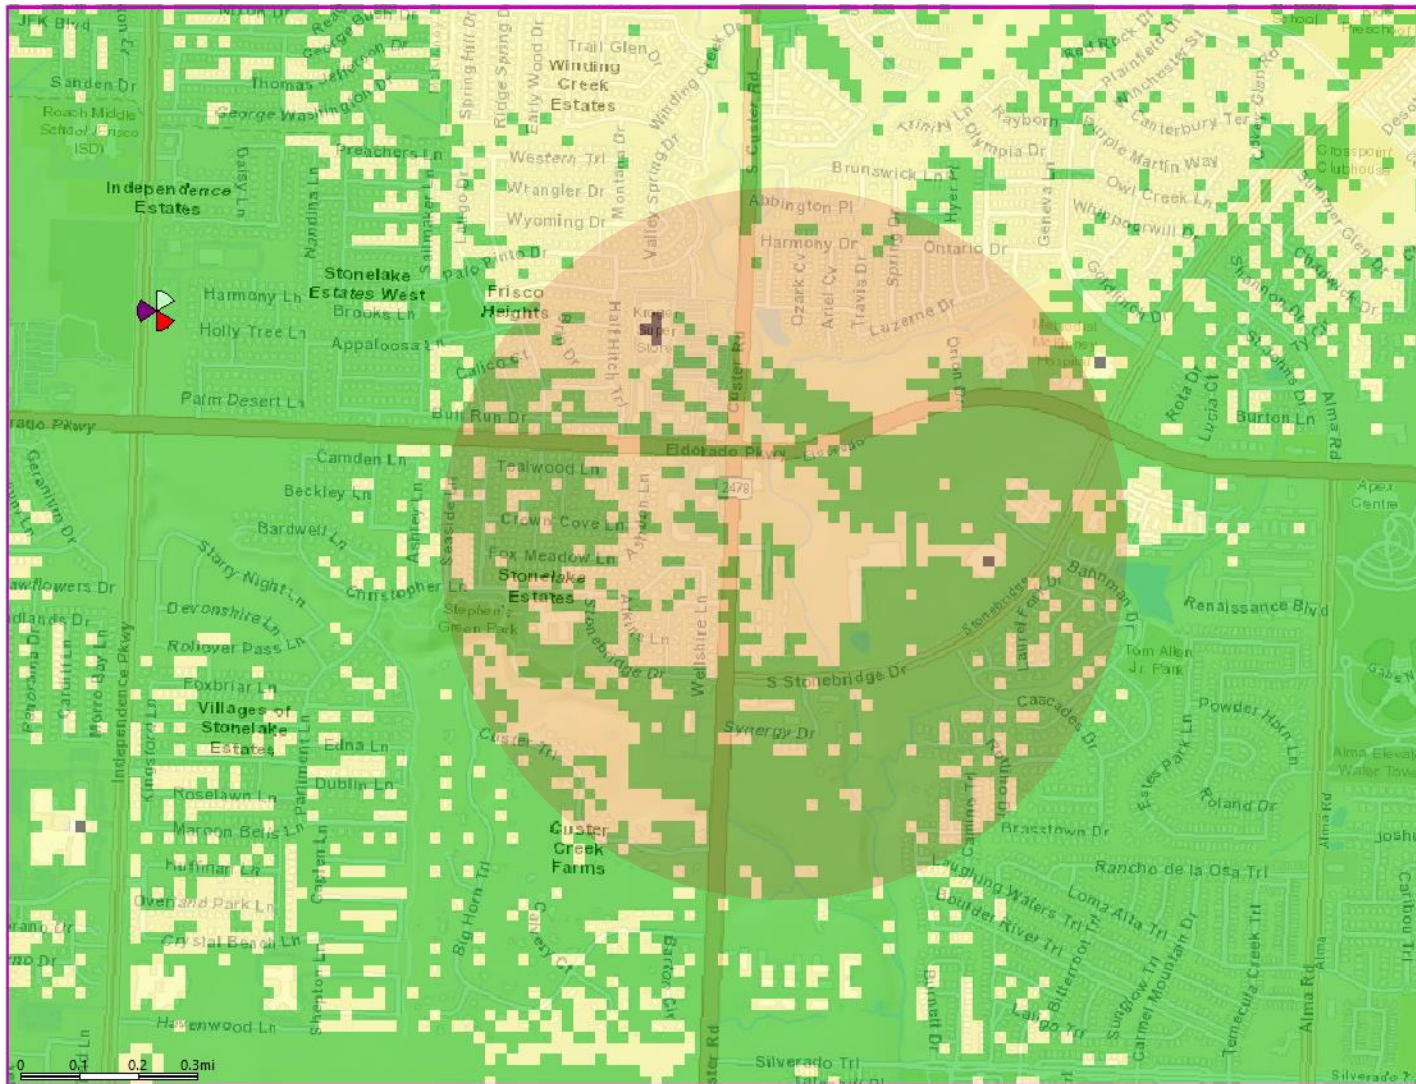

ELDORADO_CUSTER-700 MHz RSRP PRIOR

- RSRP 700 MHz**
-  Best Indoor Coverage
 -  In-Vehicle/Outdoor Coverage

ELDORADO_CUSTER-700 MHz RSRP Proposed 84'

RSRP 700 MHz

-  Best Indoor Coverage
-  In-Vehicle/Outdoor Coverage

ELDORADO_CUSTER_TMO - 700 MHz RSRP Proposed 37.5'

RSRP 700 MHz

-  Best Indoor Coverage
-  In-Vehicle/Outdoor Coverage

Surrounding Sites of ELDORADO_CLUSTER

Confidential and proprietary materials for authorized Verizon personnel and outside agencies only. Use, disclosure or distribution of this material is not permitted to any unauthorized persons or third parties except by written agreement.