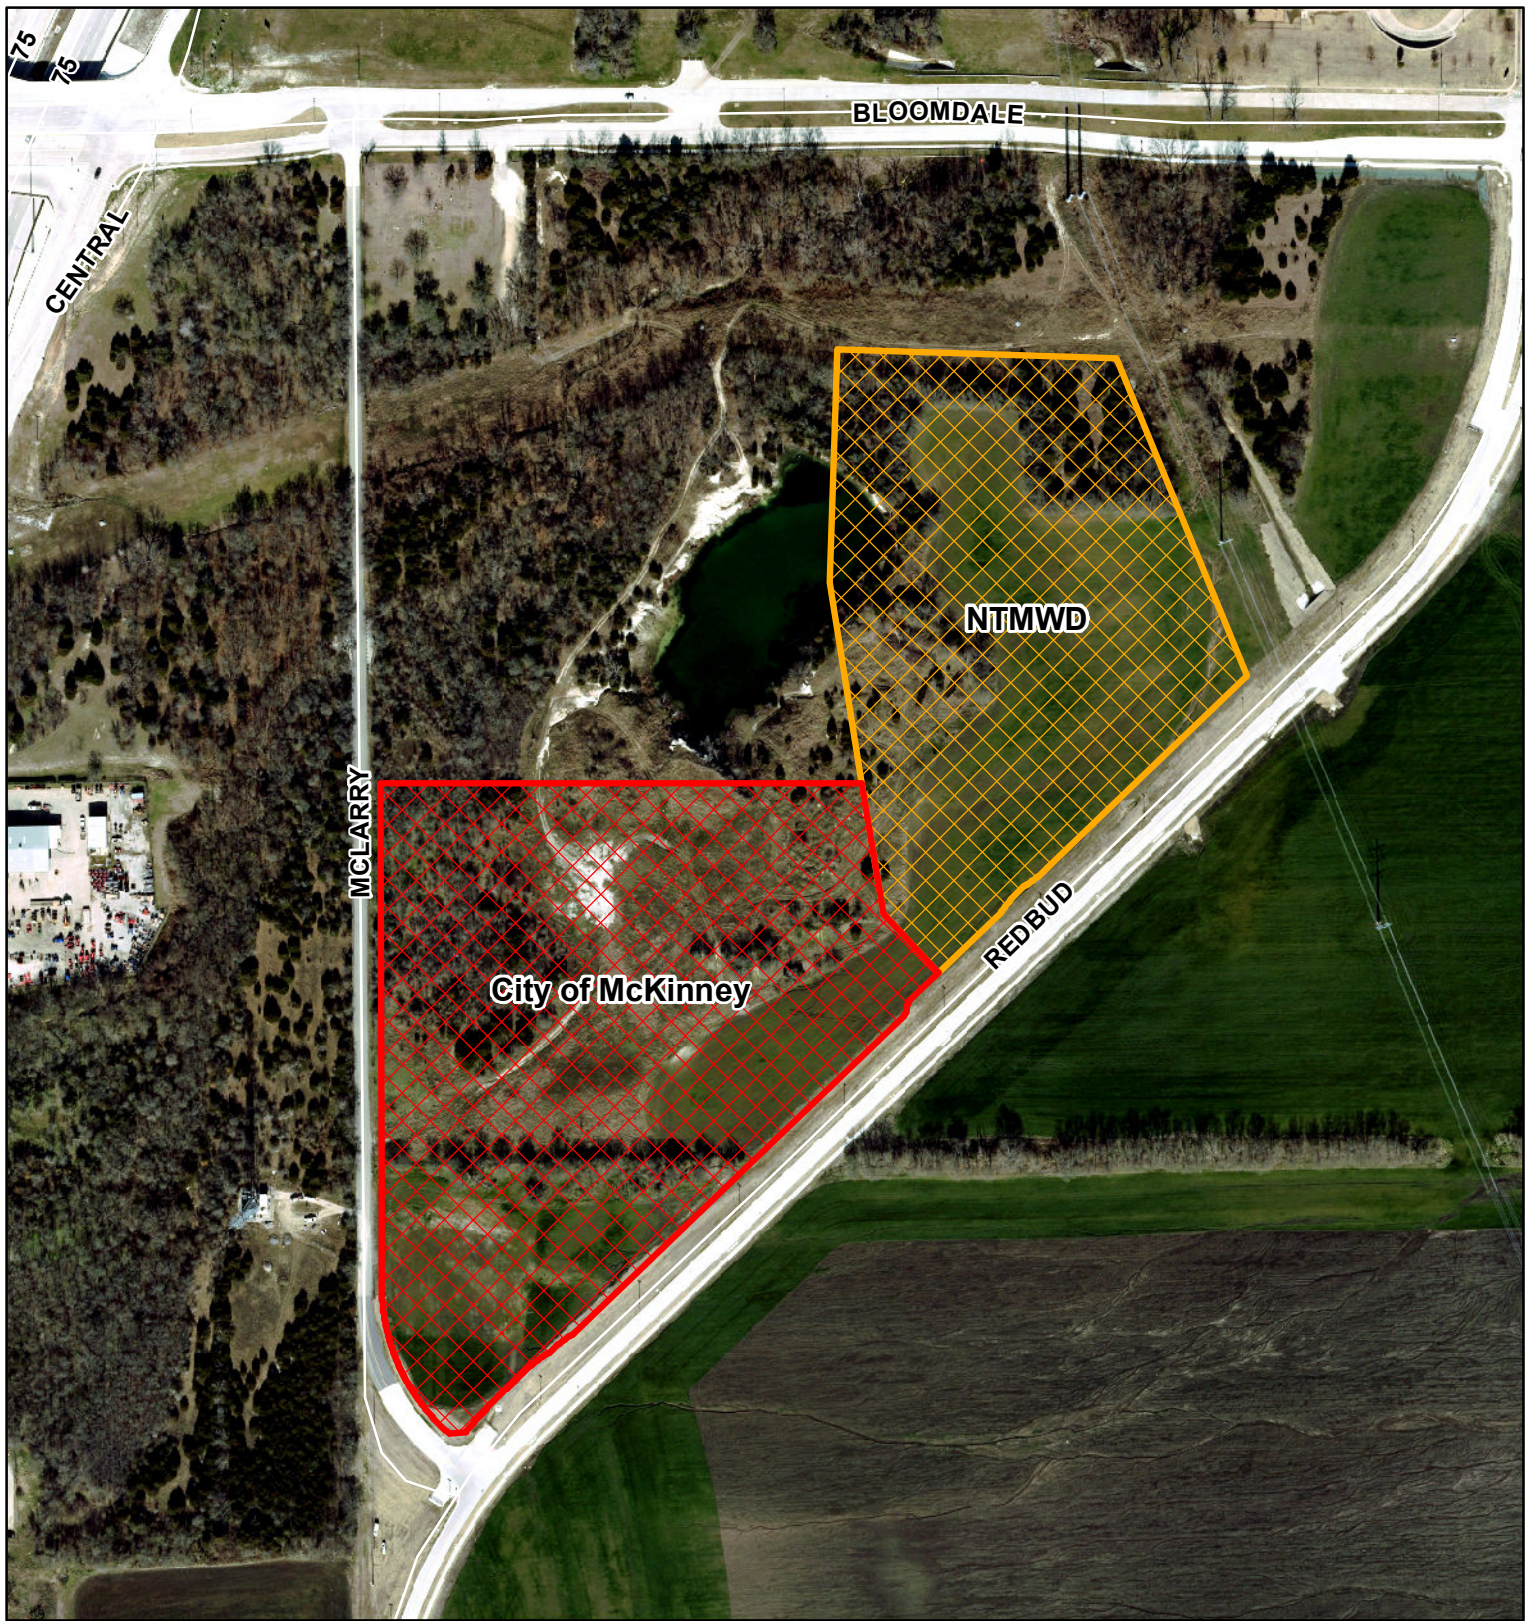

Location Map

Case:
NTMWD Meter Vault Agreement

DISCLAIMER: This map and information contained in it were developed exclusively for use by the City of McKinney. Any use or reliance on this map by anyone else is at that party's risk and without liability to the City of McKinney, its officials or employees for any discrepancies, errors, or variances which may exist.

Path: Z:\Projects\2017-06\pump Stations.mxd