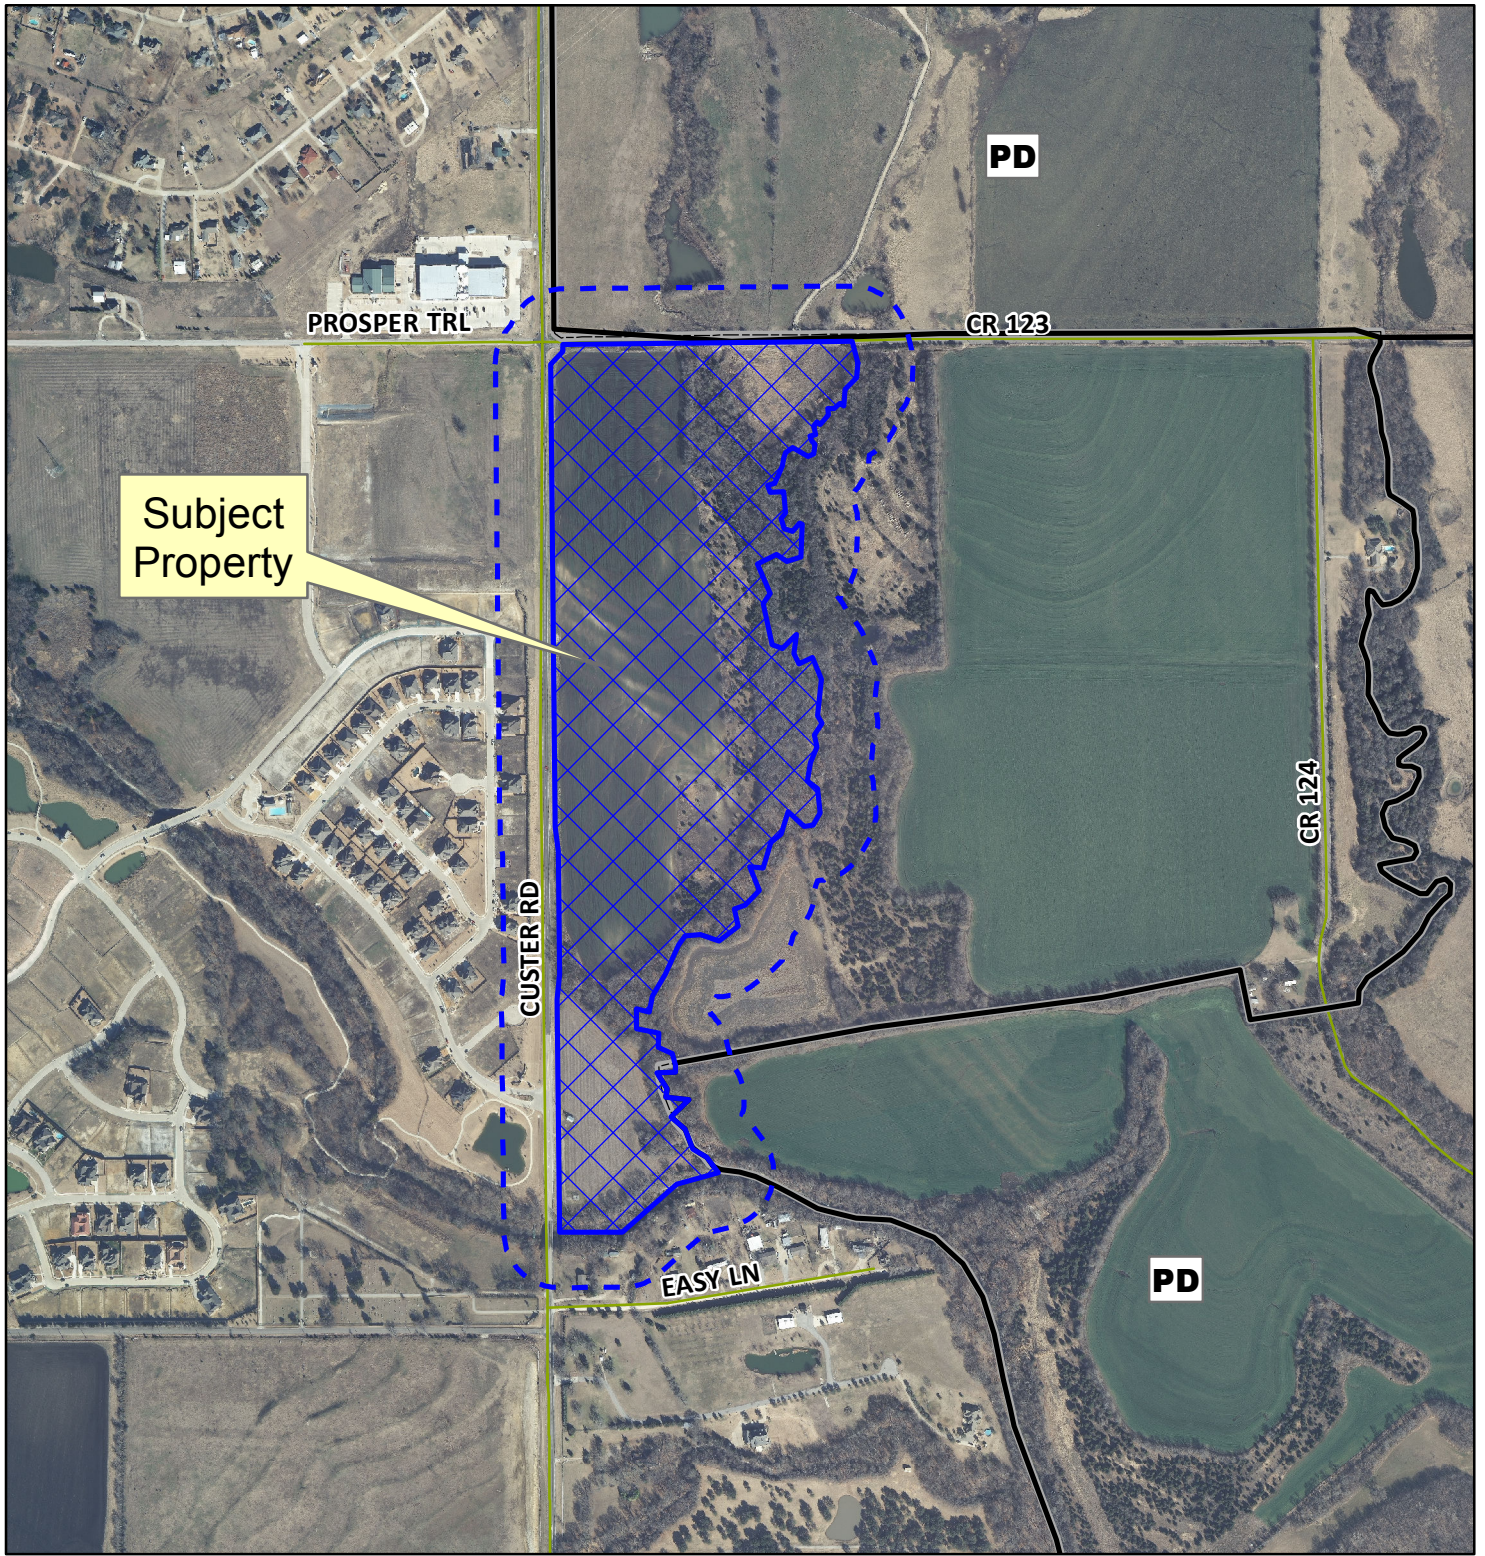

Subject Property

PD

PROSPER TRL

CR 123

CR 124

CUSTER RD

EASY LN

PD

Notification Map

Case: 12-068Z

--- 200' Notification Buffer

Vicinity Map

Notification Map

Case: 12-068Z

--- 200' Notification Buffer

Vicinity Map