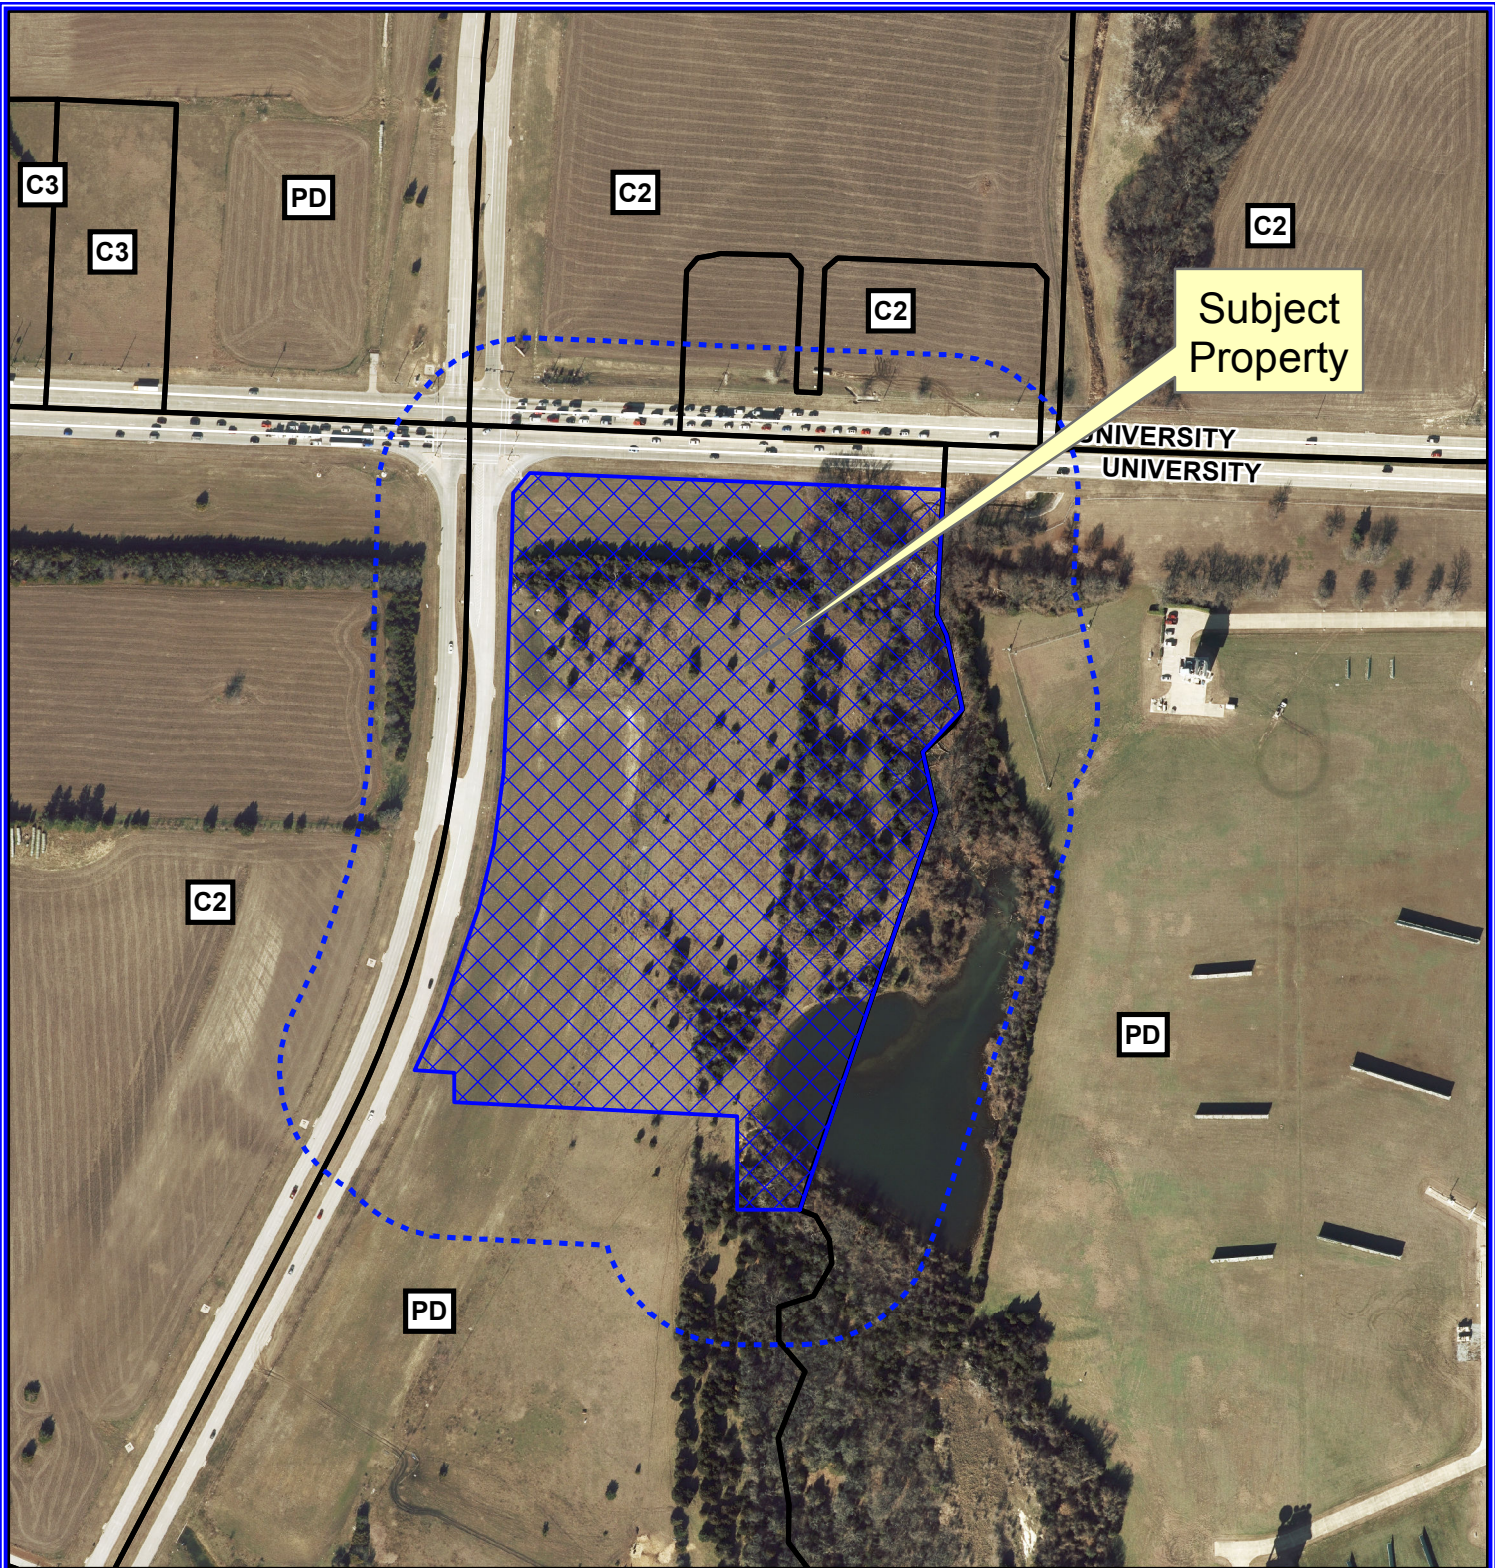

Notification Map

Case: 16-365Z

--- 200' Buffer

Notification Map

Case: 16-365Z

--- 200' Buffer

Vicinity Map

DISCLAIMER: This map and information contained in it were developed exclusively for use by the City of McKinney. Any use or reliance on this map by anyone else is at that party's risk and without liability to the City of McKinney, its officials or employees for any discrepancies, errors, or variances which may exist.