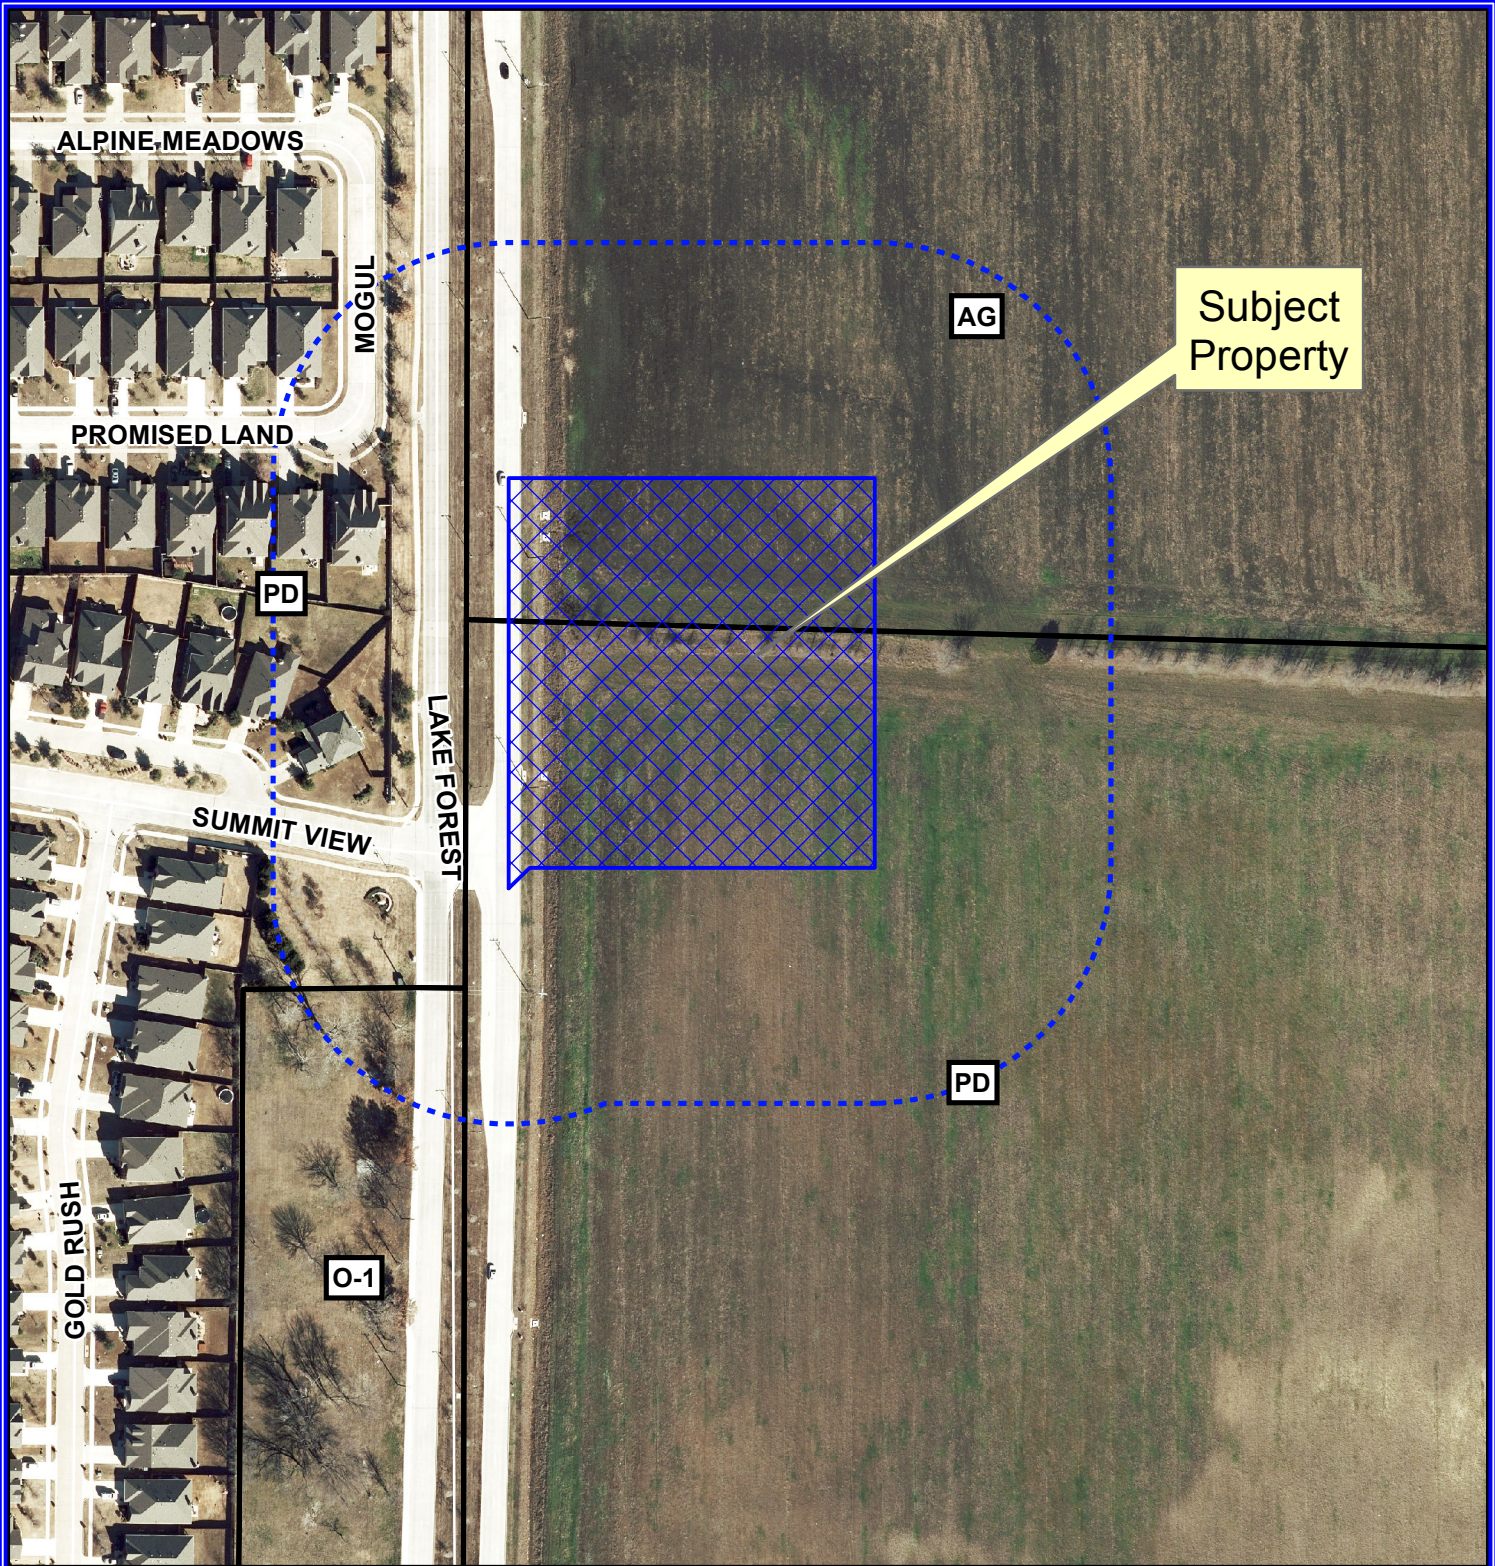

Notification Map

Case: 16-075SP

--- 200' Buffer

Vicinity Map

Notification Map

Case: 16-075SP

--- 200' Buffer