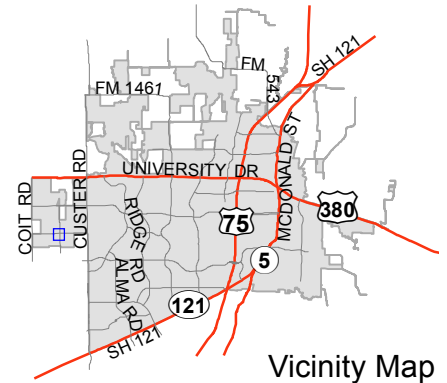

Notification Map

Case: 14-305SUP

--- 200' Buffer

Vicinity Map

Notification Map

Case: 14-305SUP

--- 200' Buffer