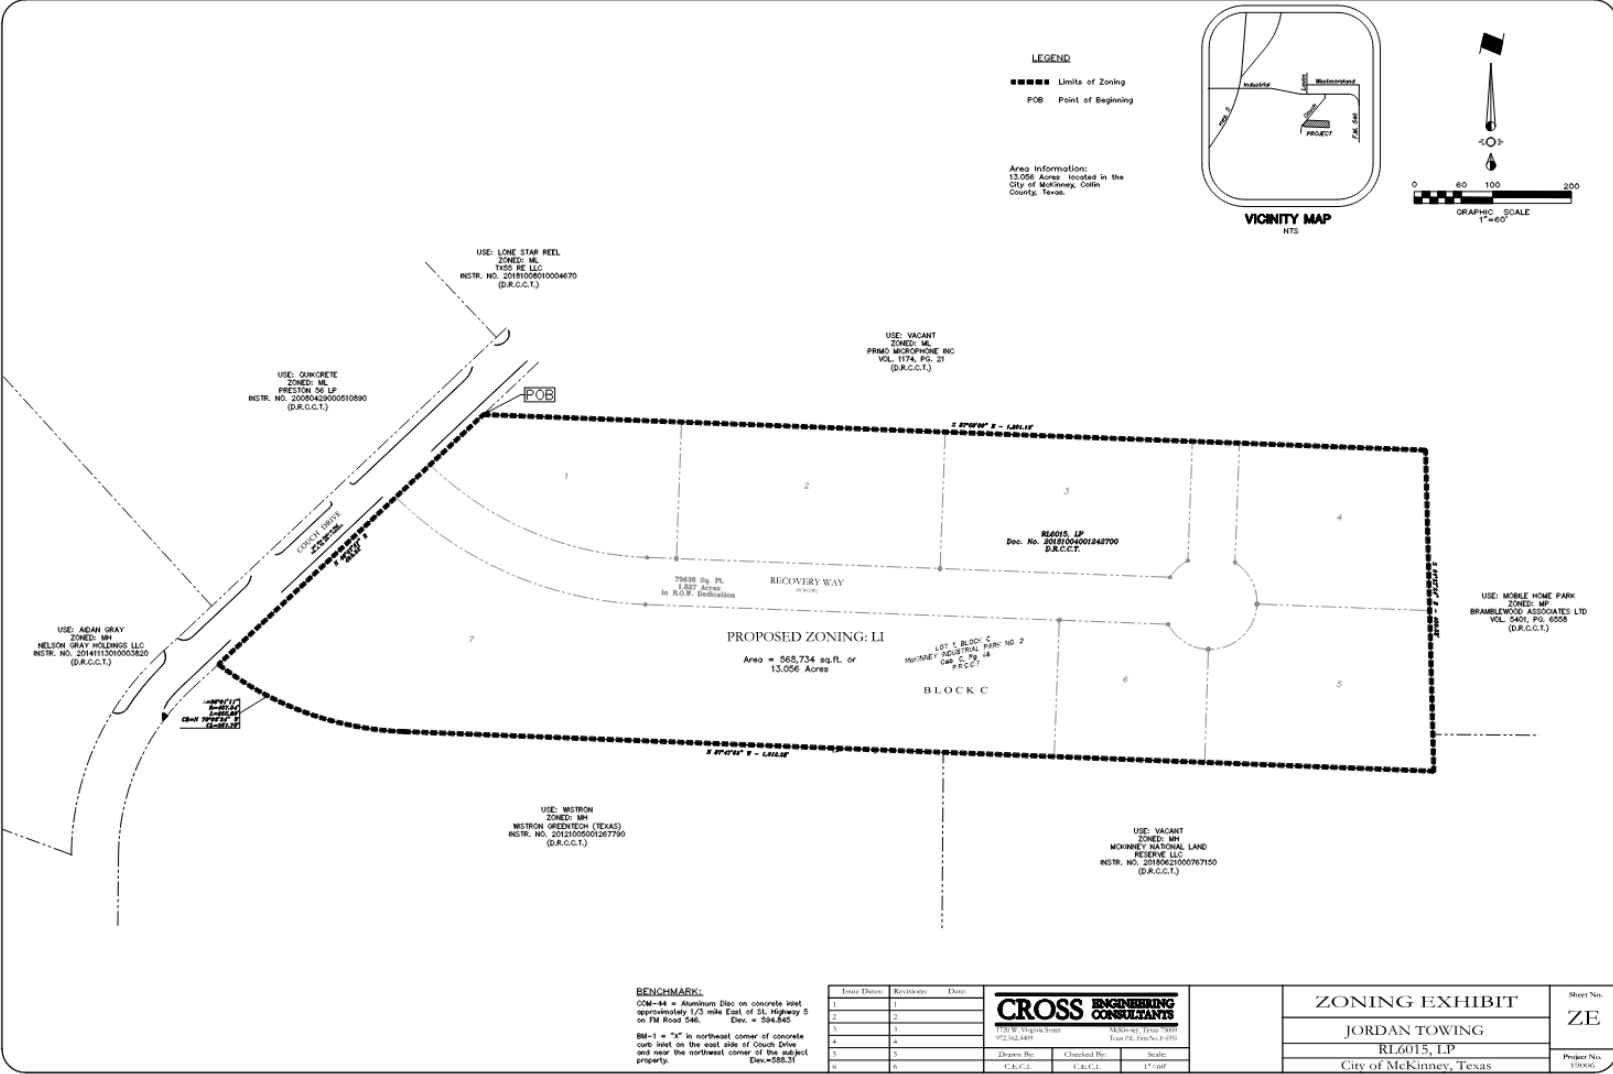

Jordan Towing Rezone

22-0056Z

Location Map

Aerial Exhibit

Proposed Zoning Exhibit

JORDAN TOWING