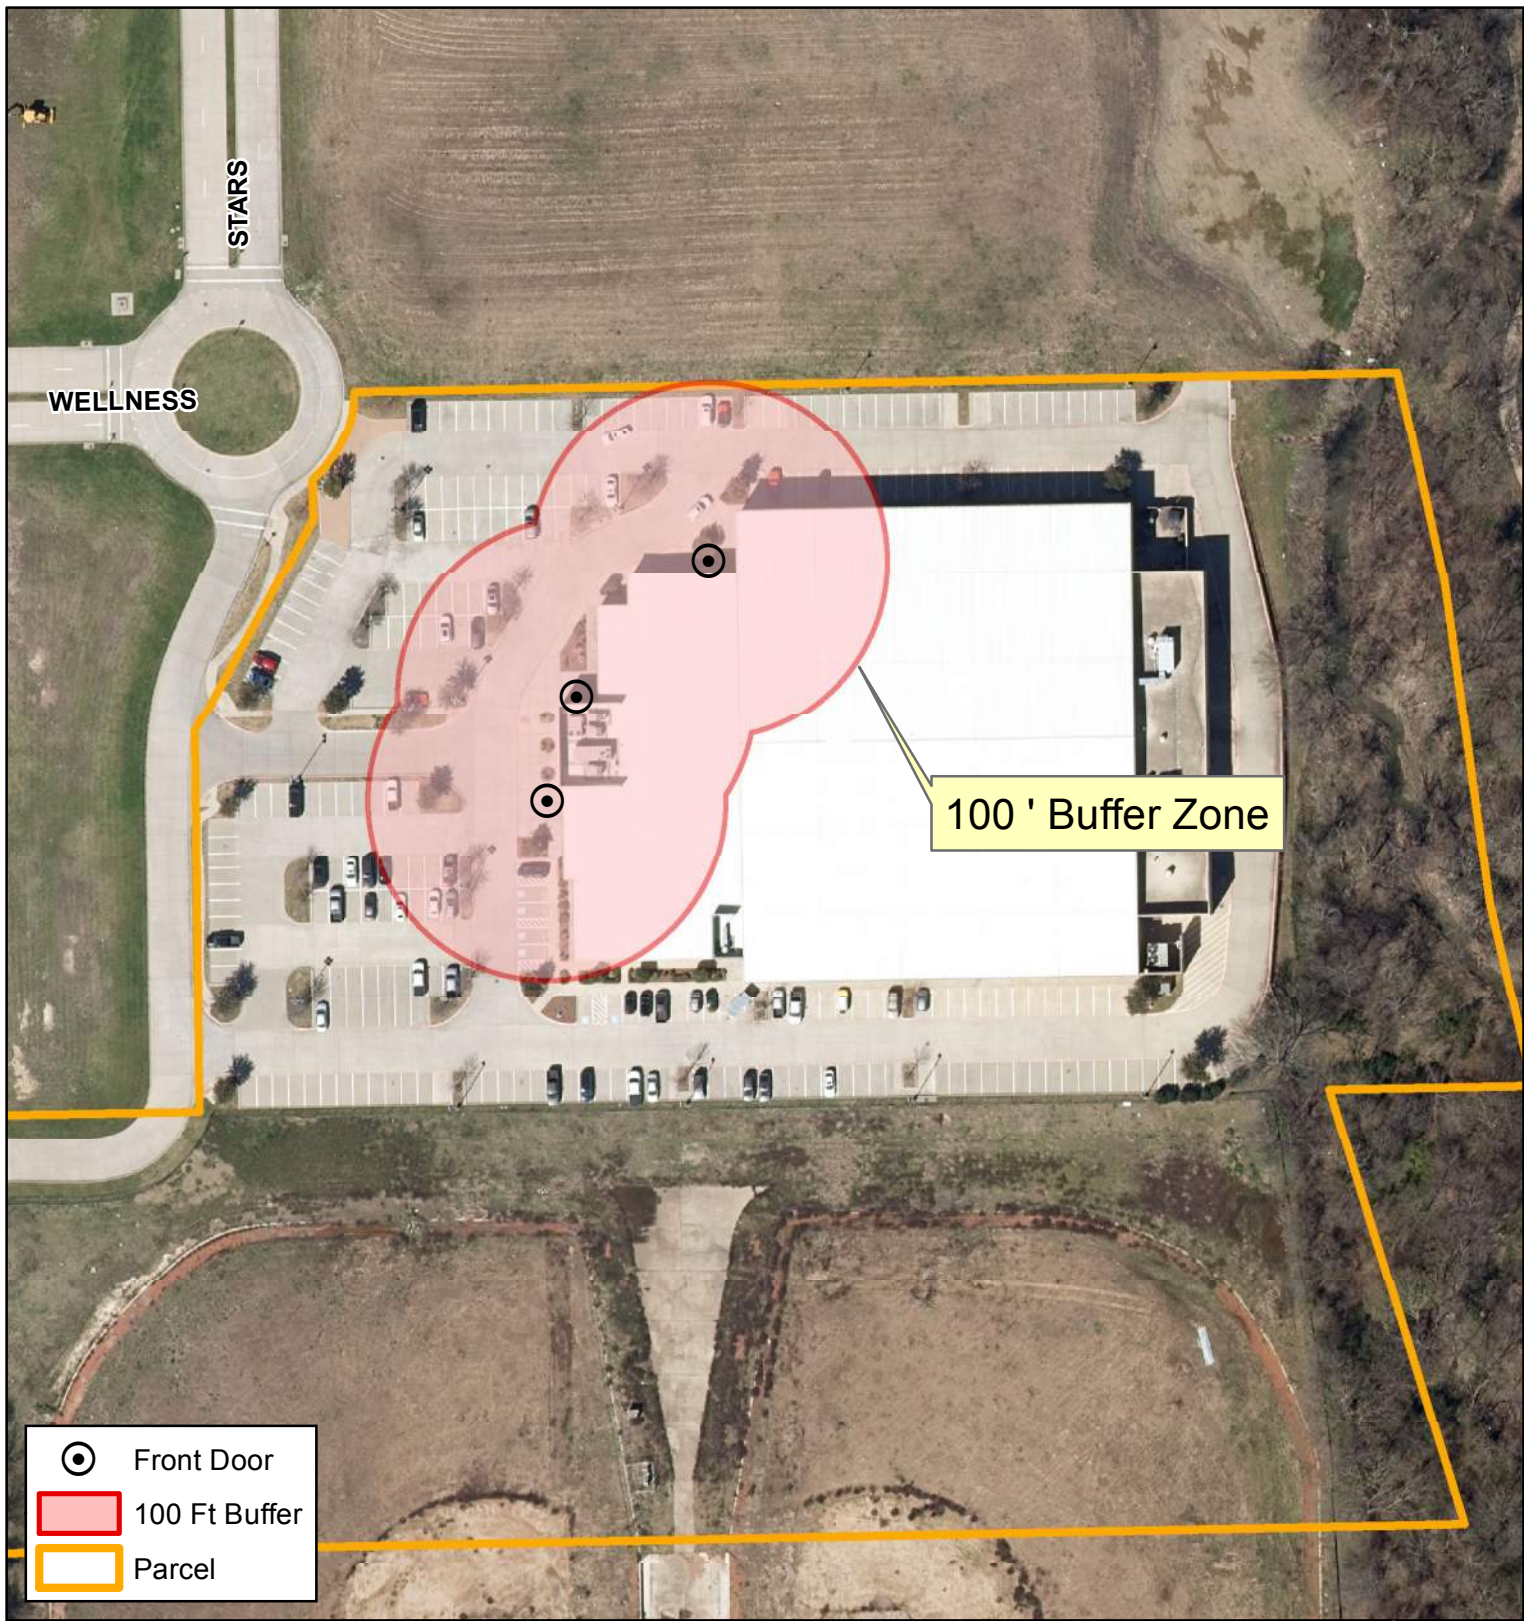

City of McKinney

Children's Health StarCenter
6993 Stars Ave