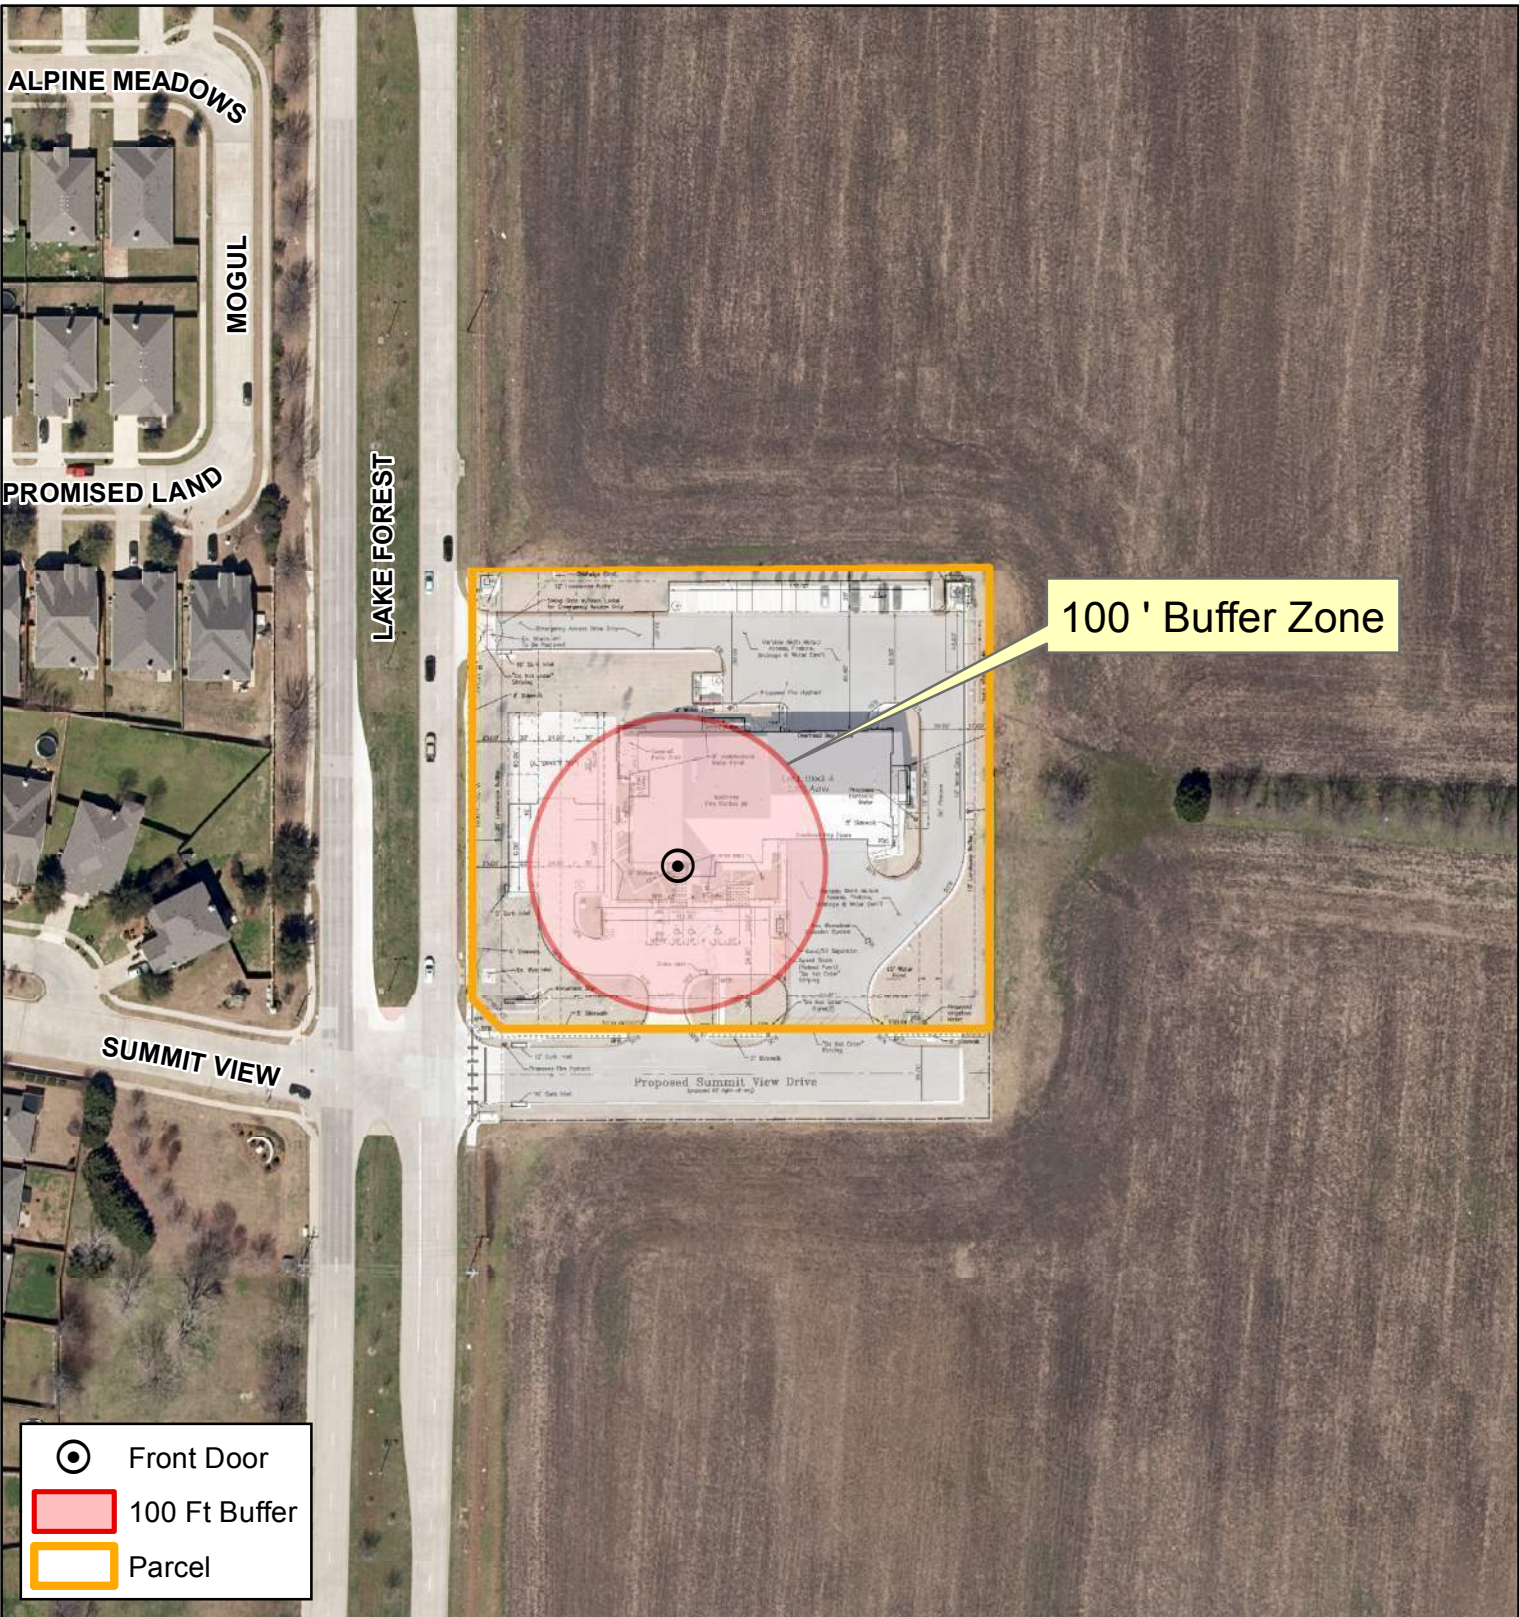

-  Front Door
-  100 Ft Buffer
-  Parcel

City of McKinney

Fire Station 7
861 S Independence Pkwy

DISCLAIMER: This map and information contained in it were developed exclusively for use by the City of McKinney. Any use or reliance on this map by anyone else is at that party's risk and without liability to the City of McKinney, its officials or employees for any discrepancies, errors, or variances which may exist.

-  Front Door
-  100 Ft Buffer
-  Parcel

City of McKinney

Fire Station 9
4900 Summit View

Vicinity Map

DISCLAIMER: This map and information contained in it were developed exclusively for use by the City of McKinney. Any use or reliance on this map by anyone else is at that party's risk and without liability to the City of McKinney, its officials or employees for any discrepancies, errors, or variances which may exist.