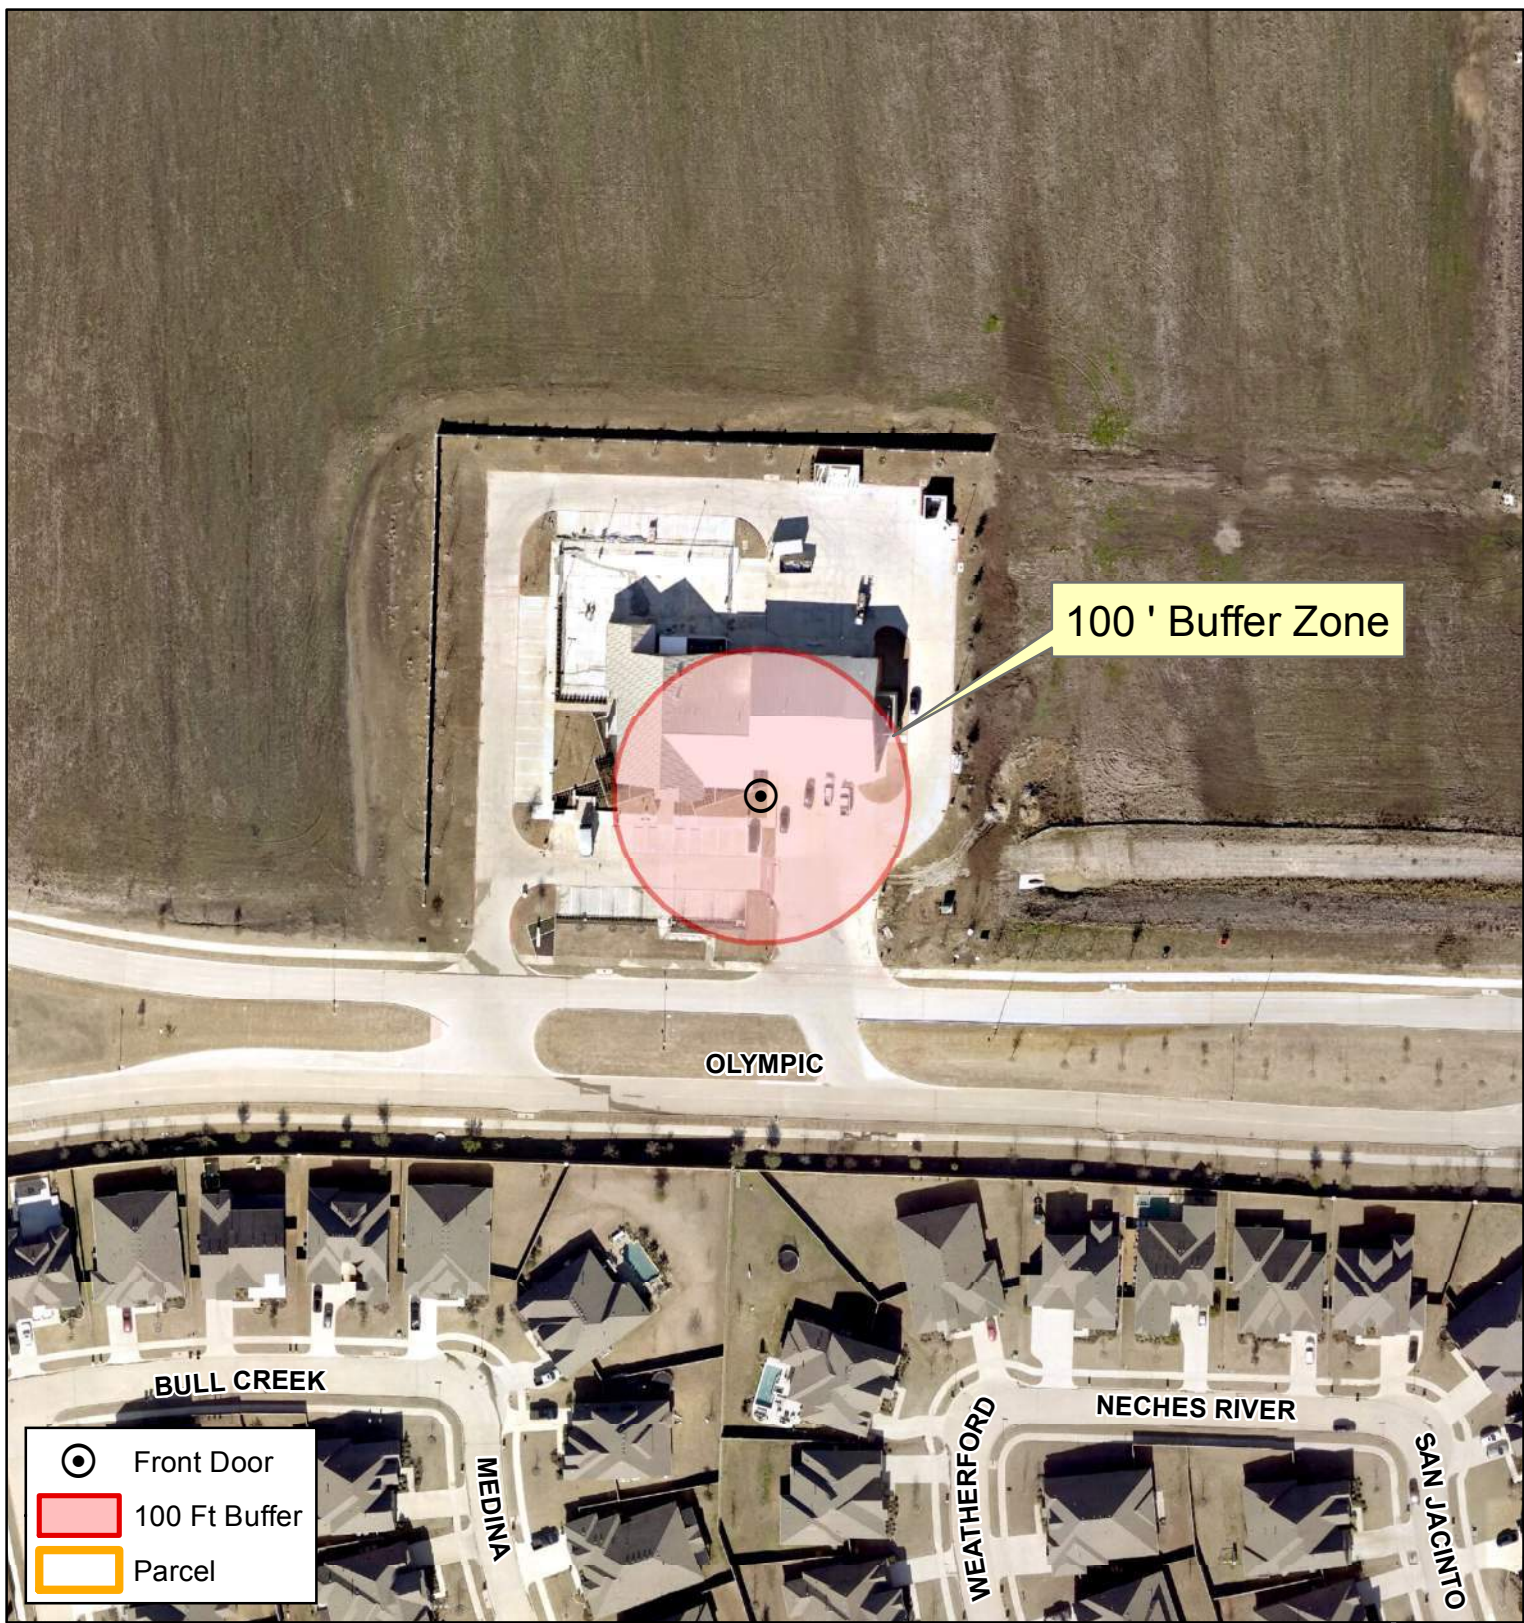

-  Front Door
-  100 Ft Buffer
-  Parcel

City of McKinney

Fire Station 7
861 S Independence Pkwy

DISCLAIMER: This map and information contained in it were developed exclusively for use by the City of McKinney. Any use or reliance on this map by anyone else is at that party's risk and without liability to the City of McKinney, its officials or employees for any discrepancies, errors, or variances which may exist.

-  Front Door
-  100 Ft Buffer
-  Parcel

City of McKinney

Fire Station 9
4900 Summit View

Vicinity Map

DISCLAIMER: This map and information contained in it were developed exclusively for use by the City of McKinney. Any use or reliance on this map by anyone else is at that party's risk and without liability to the City of McKinney, its officials or employees for any discrepancies, errors, or variances which may exist.