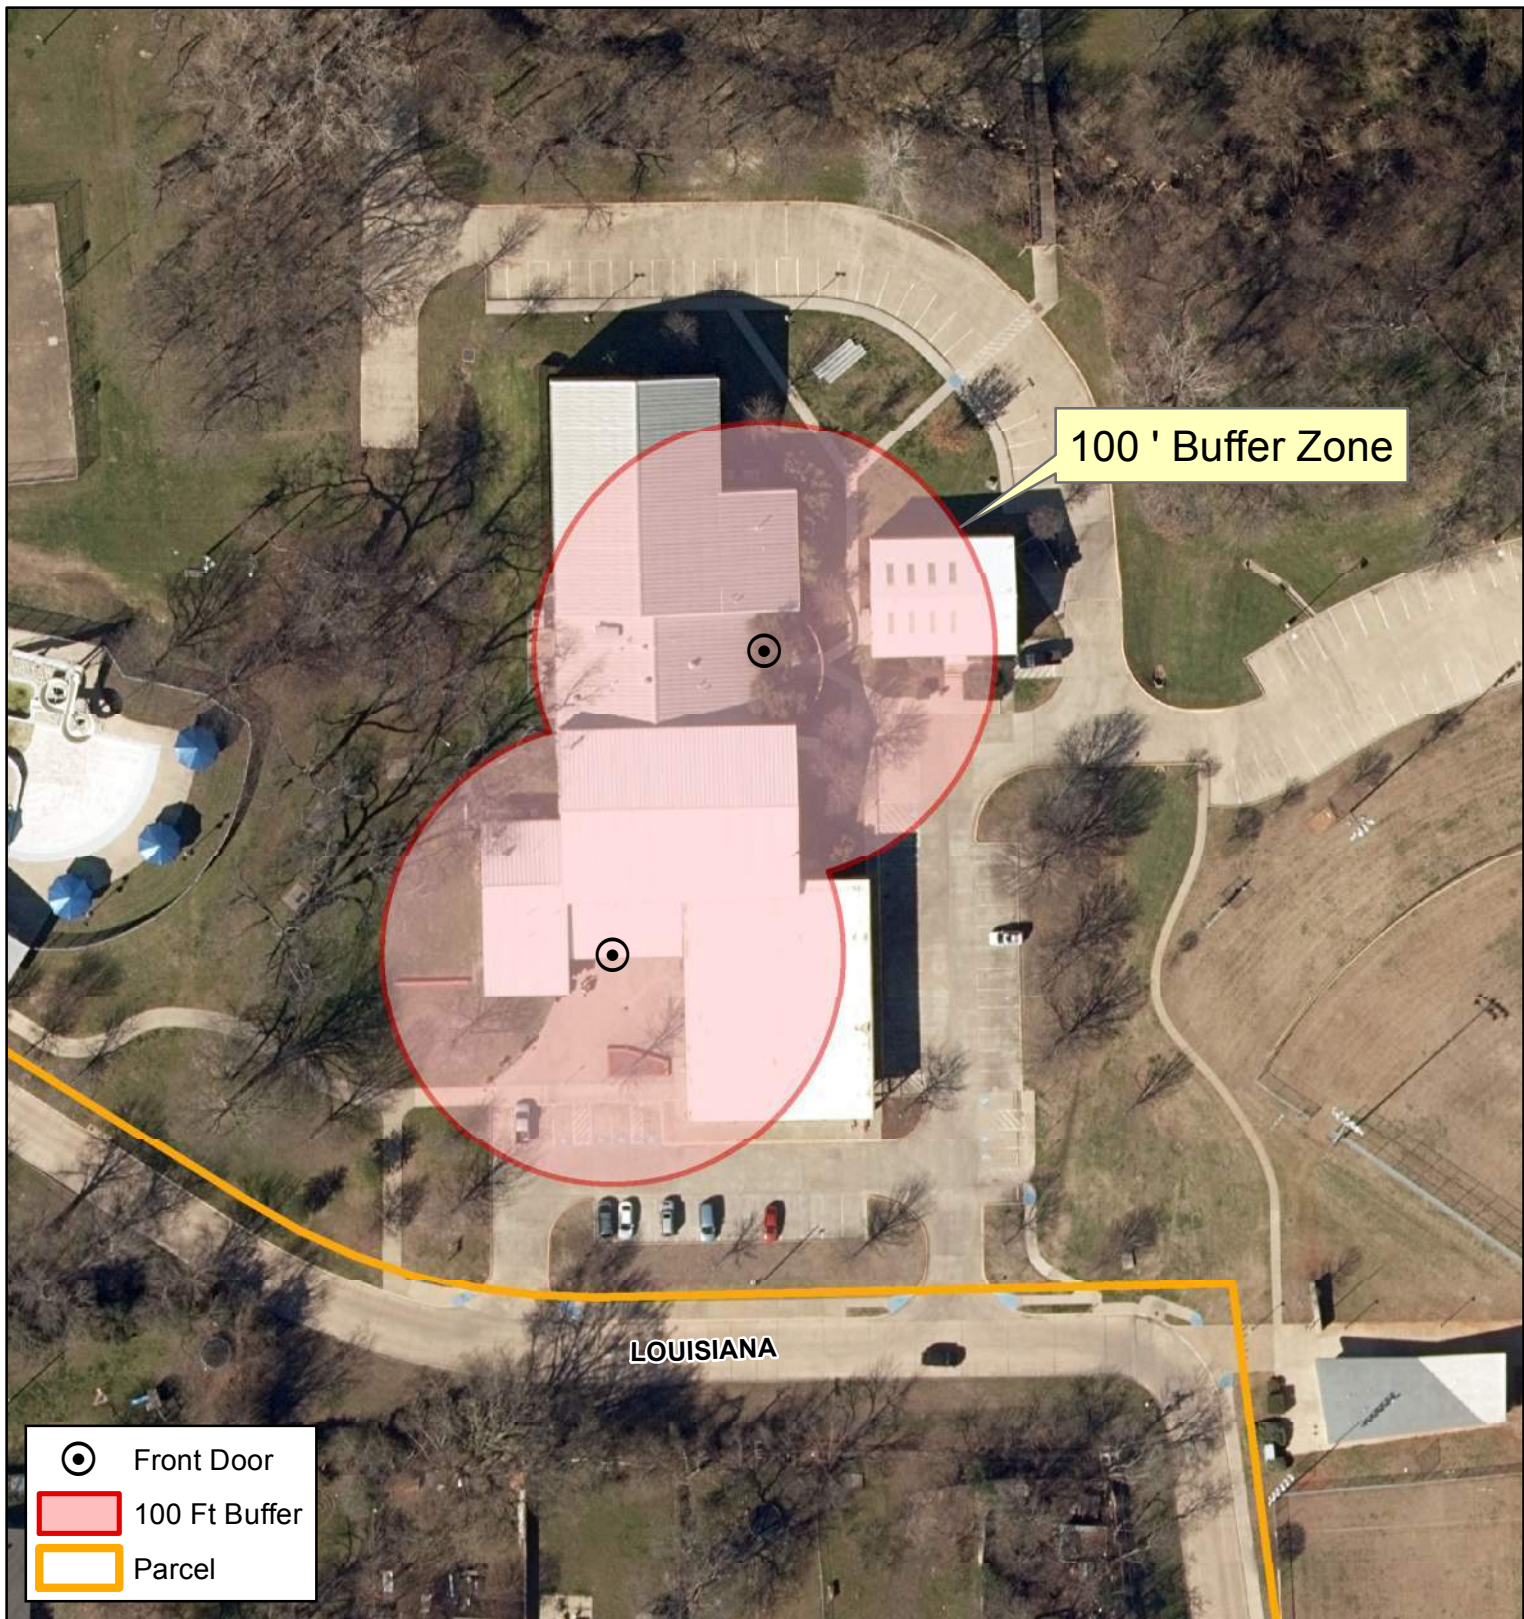

Path: Y:\GIS\GISWork\A\Turing\MapProjects\Electioneering\Electioneering_OldSettler.mxd

City of McKinney

Old Settler's Recreation Center
1201 E Louisiana St