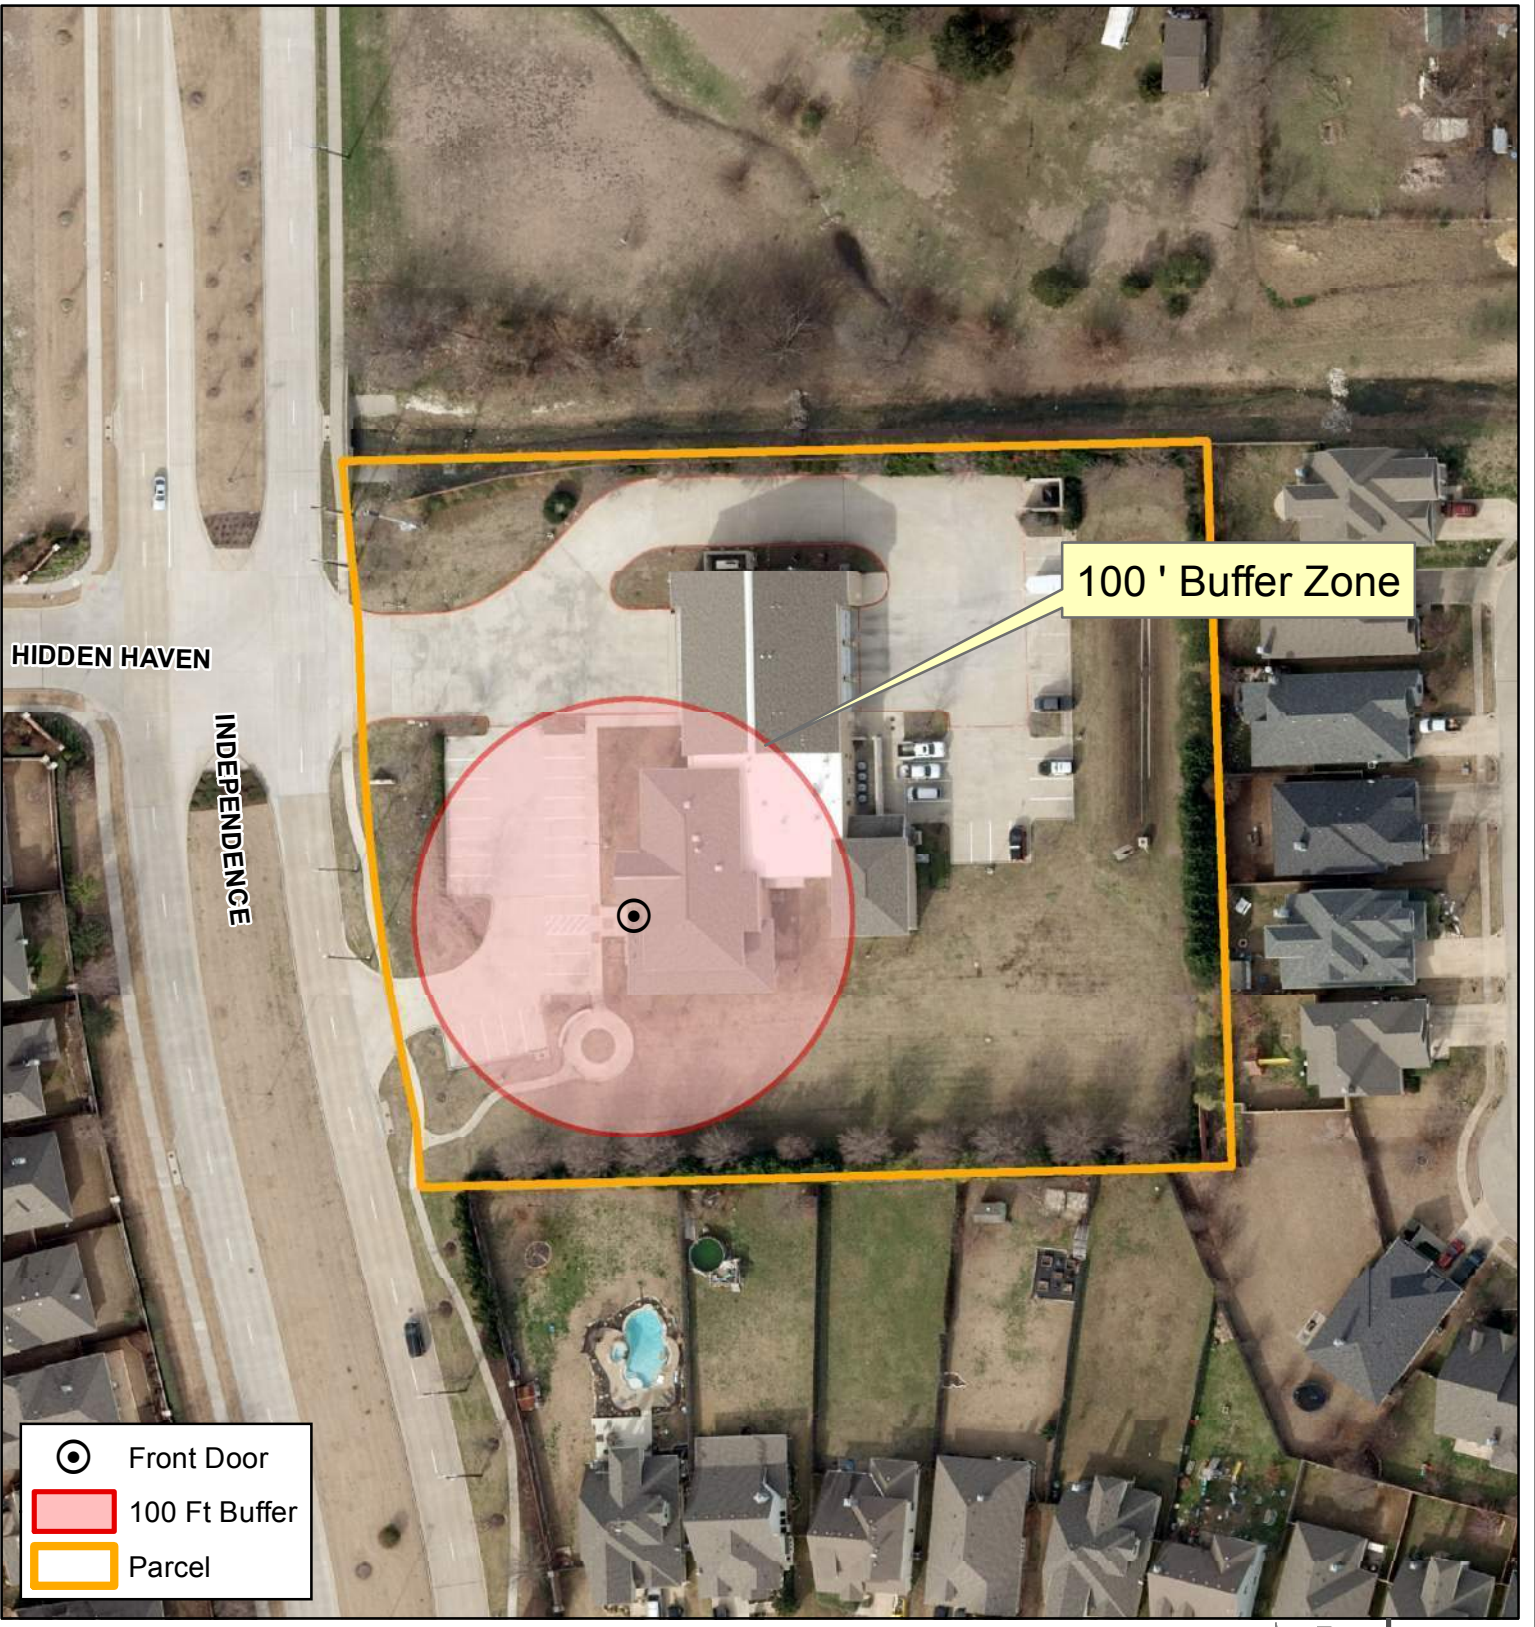

-  Front Door
-  100 Ft Buffer
-  Parcel

City of McKinney

City Hall
222 N Tennessee St

DISCLAIMER: This map and information contained in it were developed exclusively for use by the City of McKinney. Any use or reliance on this map by anyone else is at that party's risk and without liability to the City of McKinney, its officials or employees for any discrepancies, errors, or variances which may exist.

-  Front Door
-  100 Ft Buffer
-  Parcel

City of McKinney

Fire Station 7
861 S Independence Pkwy

DISCLAIMER: This map and information contained in it were developed exclusively for use by the City of McKinney. Any use or reliance on this map by anyone else is at that party's risk and without liability to the City of McKinney, its officials or employees for any discrepancies, errors, or variances which may exist.

-  Front Door
-  100 Ft Buffer
-  Parcel

City of McKinney

Fire Station 9
4900 Summit View

Vicinity Map

DISCLAIMER: This map and information contained in it were developed exclusively for use by the City of McKinney. Any use or reliance on this map by anyone else is at that party's risk and without liability to the City of McKinney, its officials or employees for any discrepancies, errors, or variances which may exist.

WILSON CREEK

100' Buffer Zone

COLLEGE

-  Front Door
-  100 Ft Buffer
-  Parcel

0 75 150
Feet

City of McKinney

Senior Recreation Center
1400 S College St

Vicinity Map