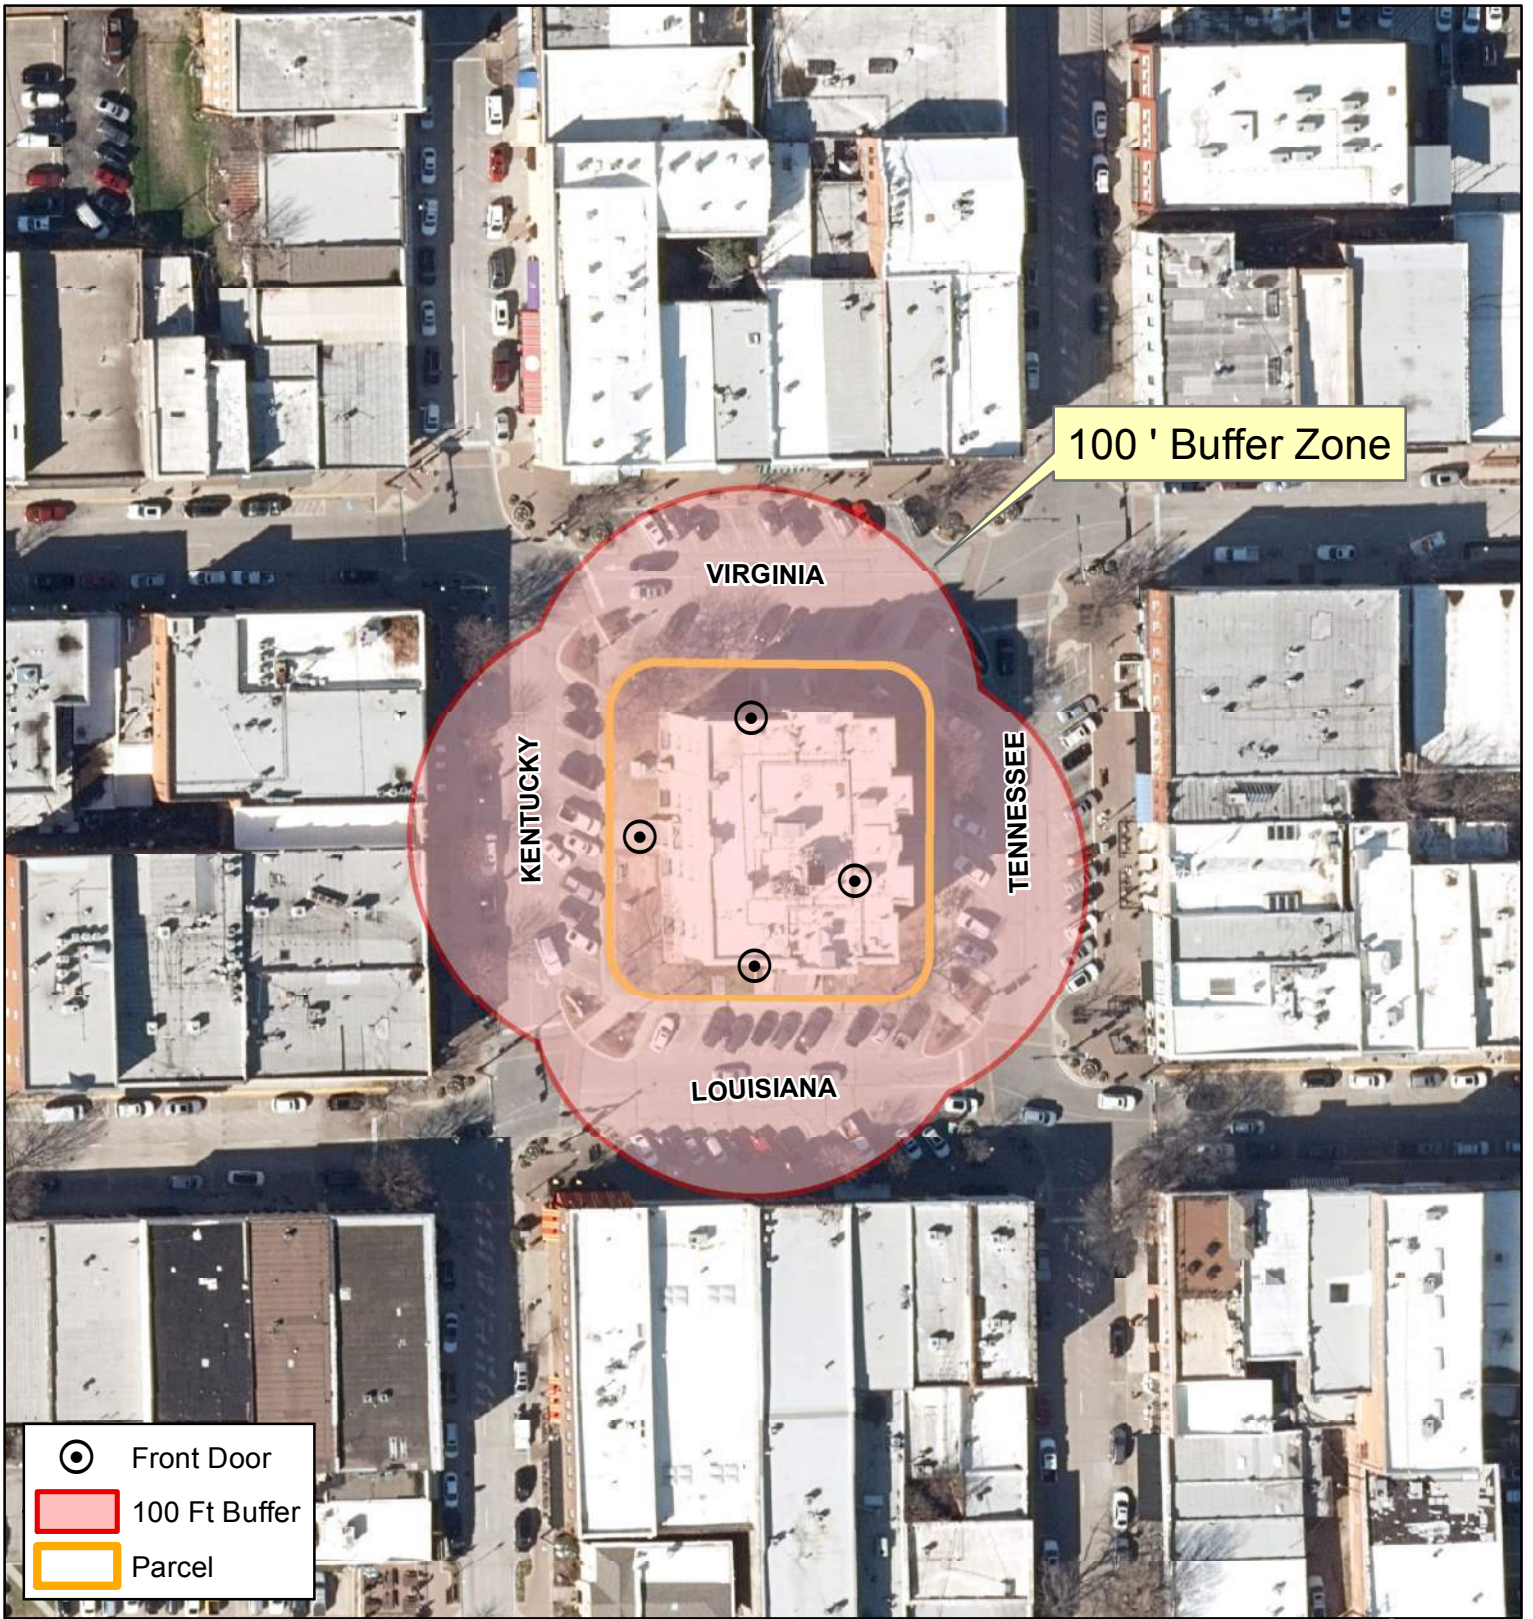

-  Front Door
-  100 Ft Buffer
-  Parcel

City of McKinney

Fire Station 9
4900 Summit View

Vicinity Map

DISCLAIMER: This map and information contained in it were developed exclusively for use by the City of McKinney. Any use or reliance on this map by anyone else is at that party's risk and without liability to the City of McKinney, its officials or employees for any discrepancies, errors, or variances which may exist.

-  Front Door
-  100 Ft Buffer
-  Parcel

City of McKinney

Roy & Helen Hall Memorial Library
101 E Hunt St

DISCLAIMER: This map and information contained in it were developed exclusively for use by the City of McKinney. Any use or reliance on this map by anyone else is at that party's risk and without liability to the City of McKinney, its officials or employees for any discrepancies, errors, or variances which may exist.