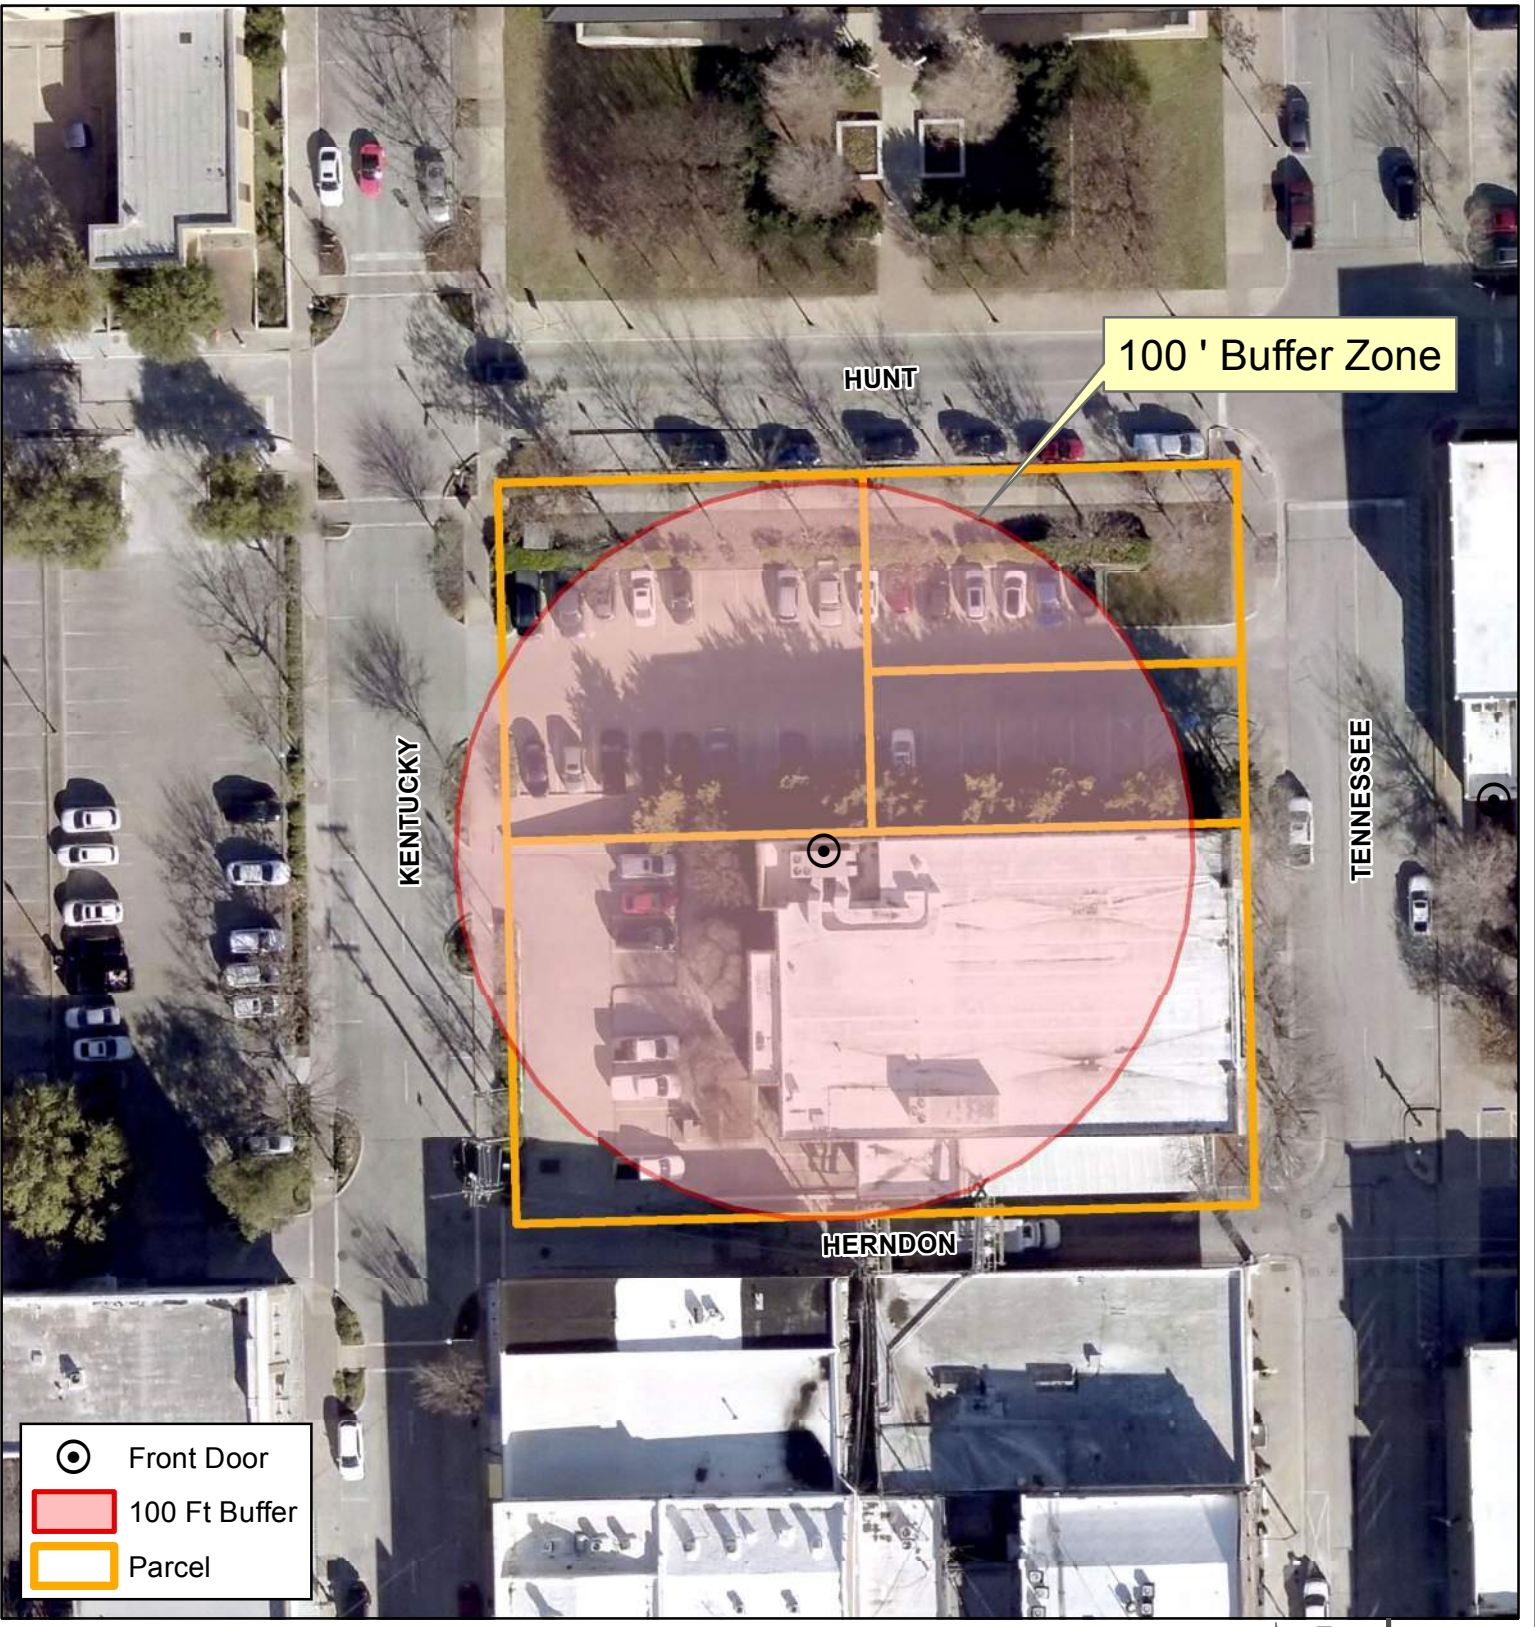

Path: Y:\GIS\GISWork\A\Turing\MapProjects\Electioneering\Electioneering_RoyHelenLibrary.mxd

- Front Door
- 100 Ft Buffer
- Parcel

City of McKinney

Roy & Helen Hall Memorial Library
101 E Hunt St