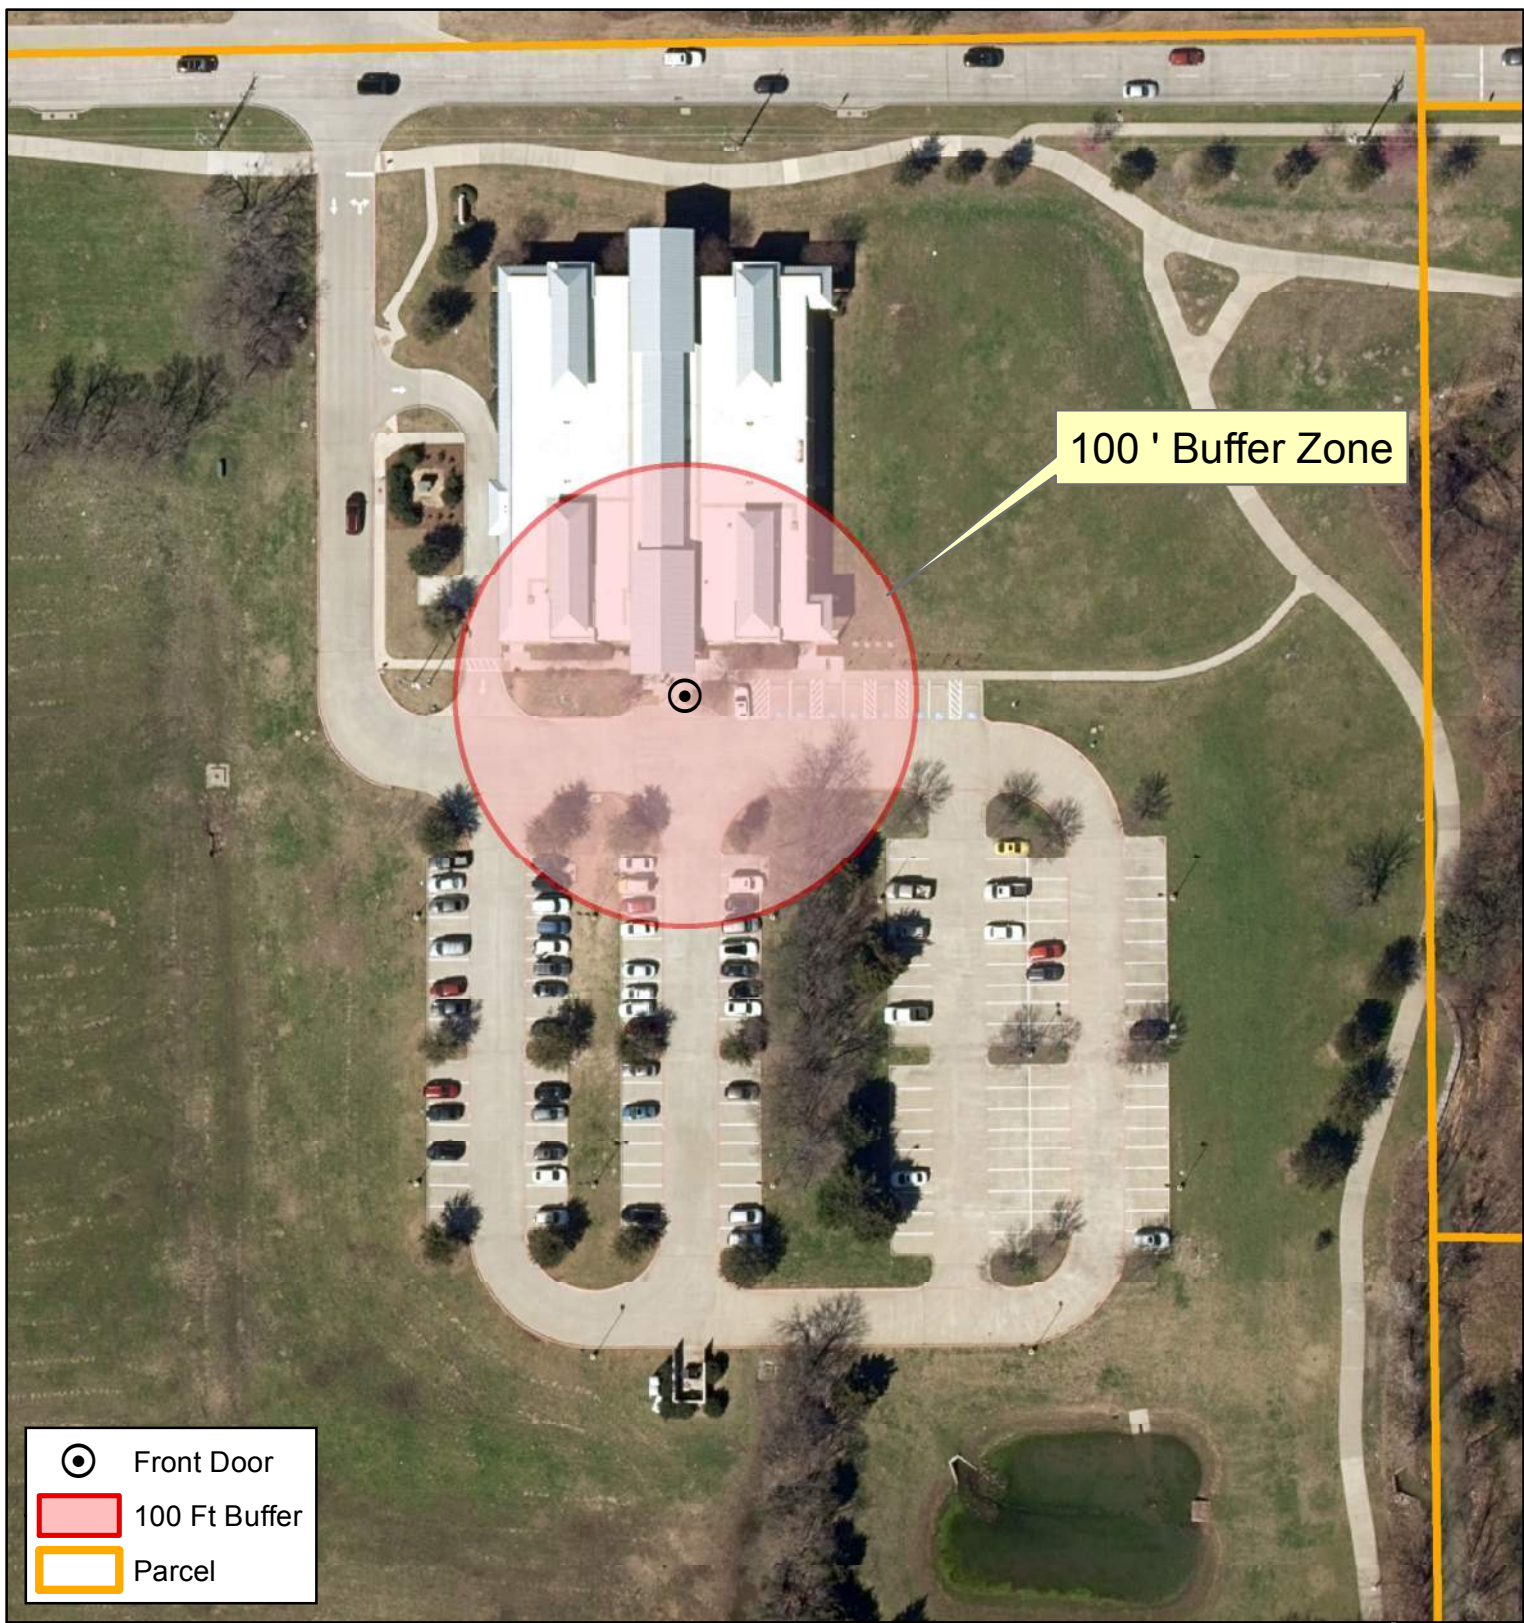

City of McKinney

John & Judy Gay Library
6861 W Eldorado Pkwy