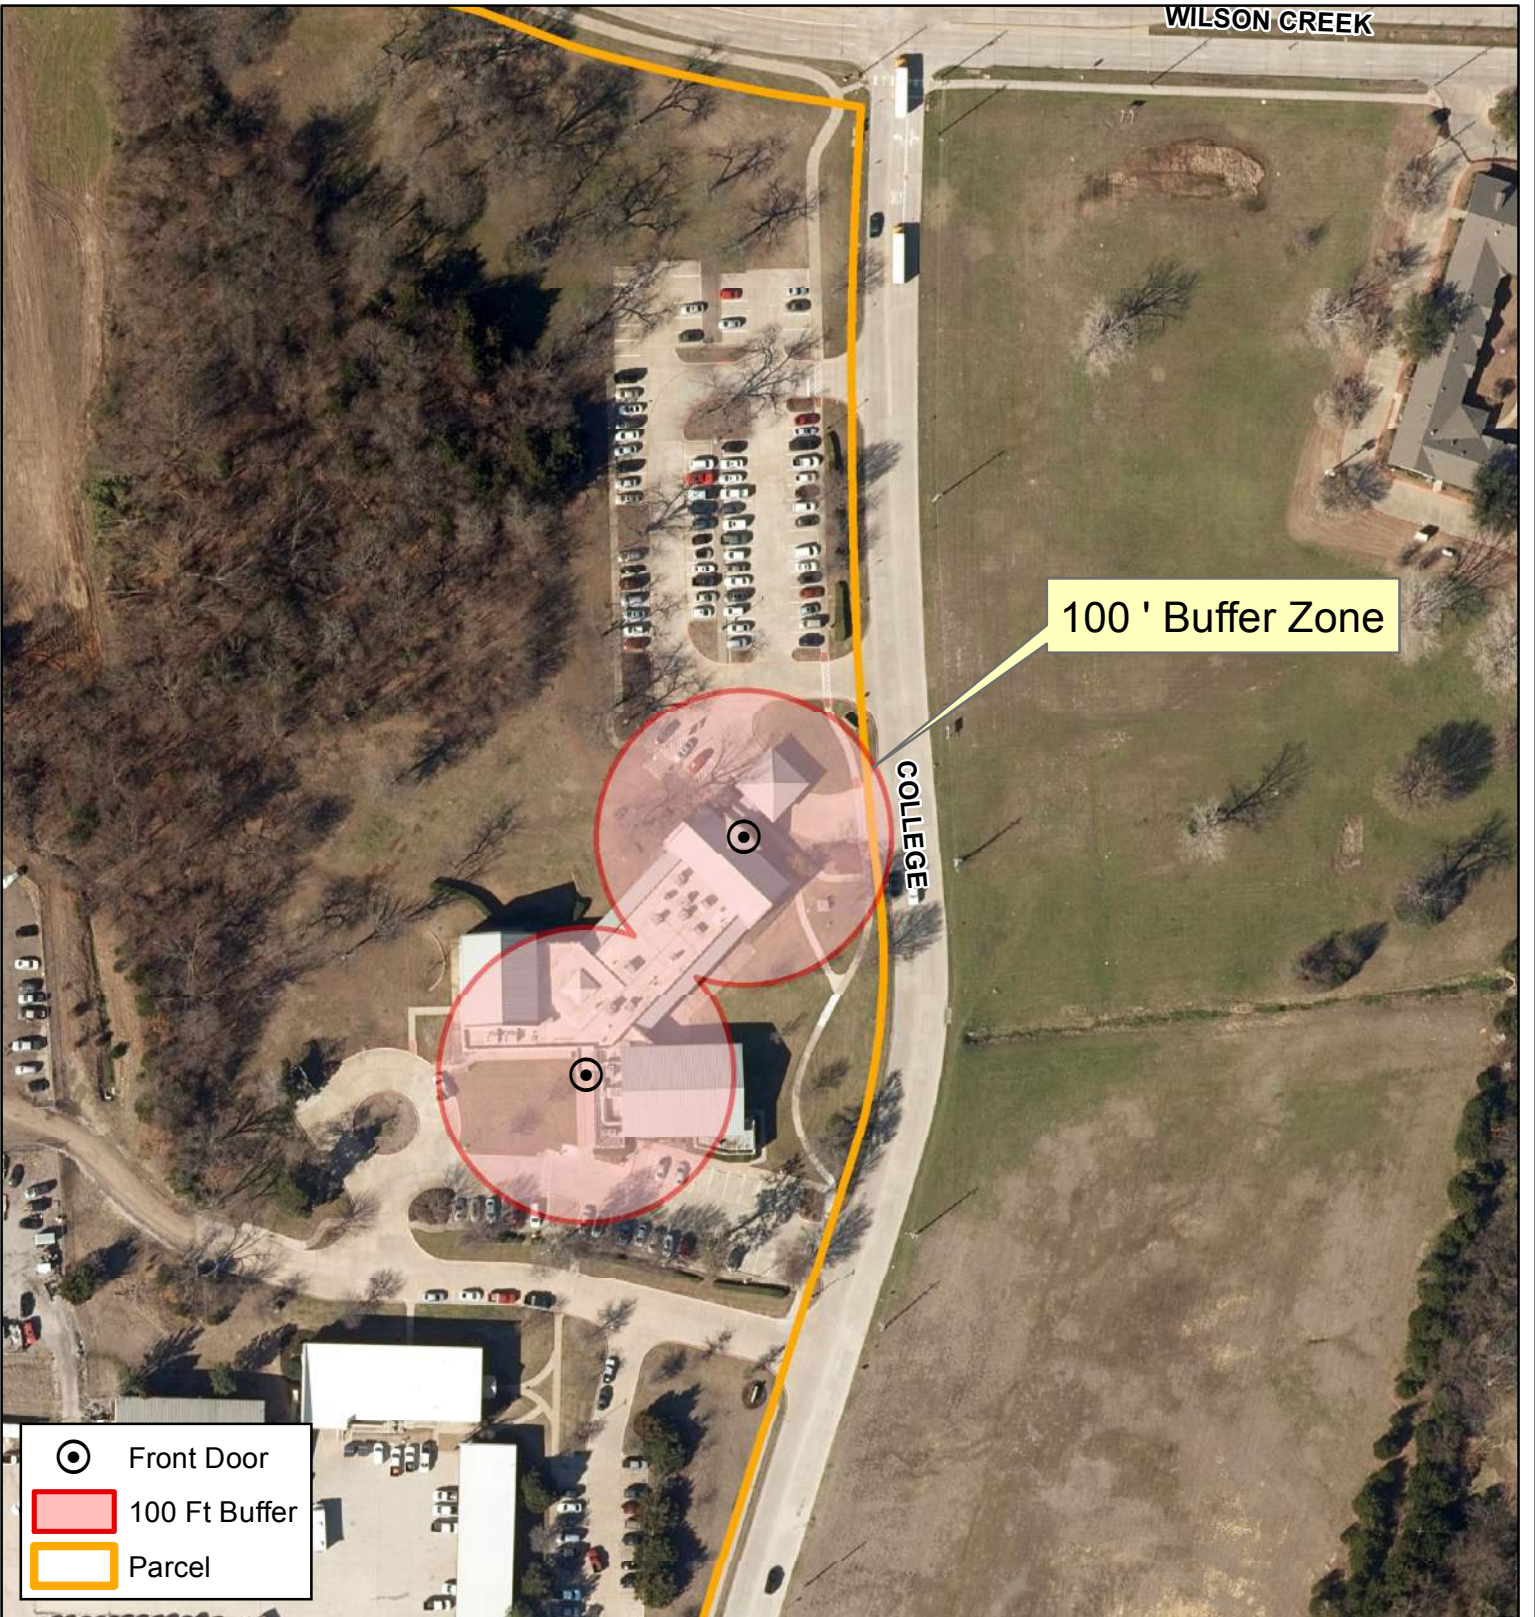

WILSON CREEK

100' Buffer Zone

COLLEGE

-  Front Door
-  100 Ft Buffer
-  Parcel

0 75 150
Feet

City of McKinney

Senior Recreation Center
1400 S College St

Vicinity Map