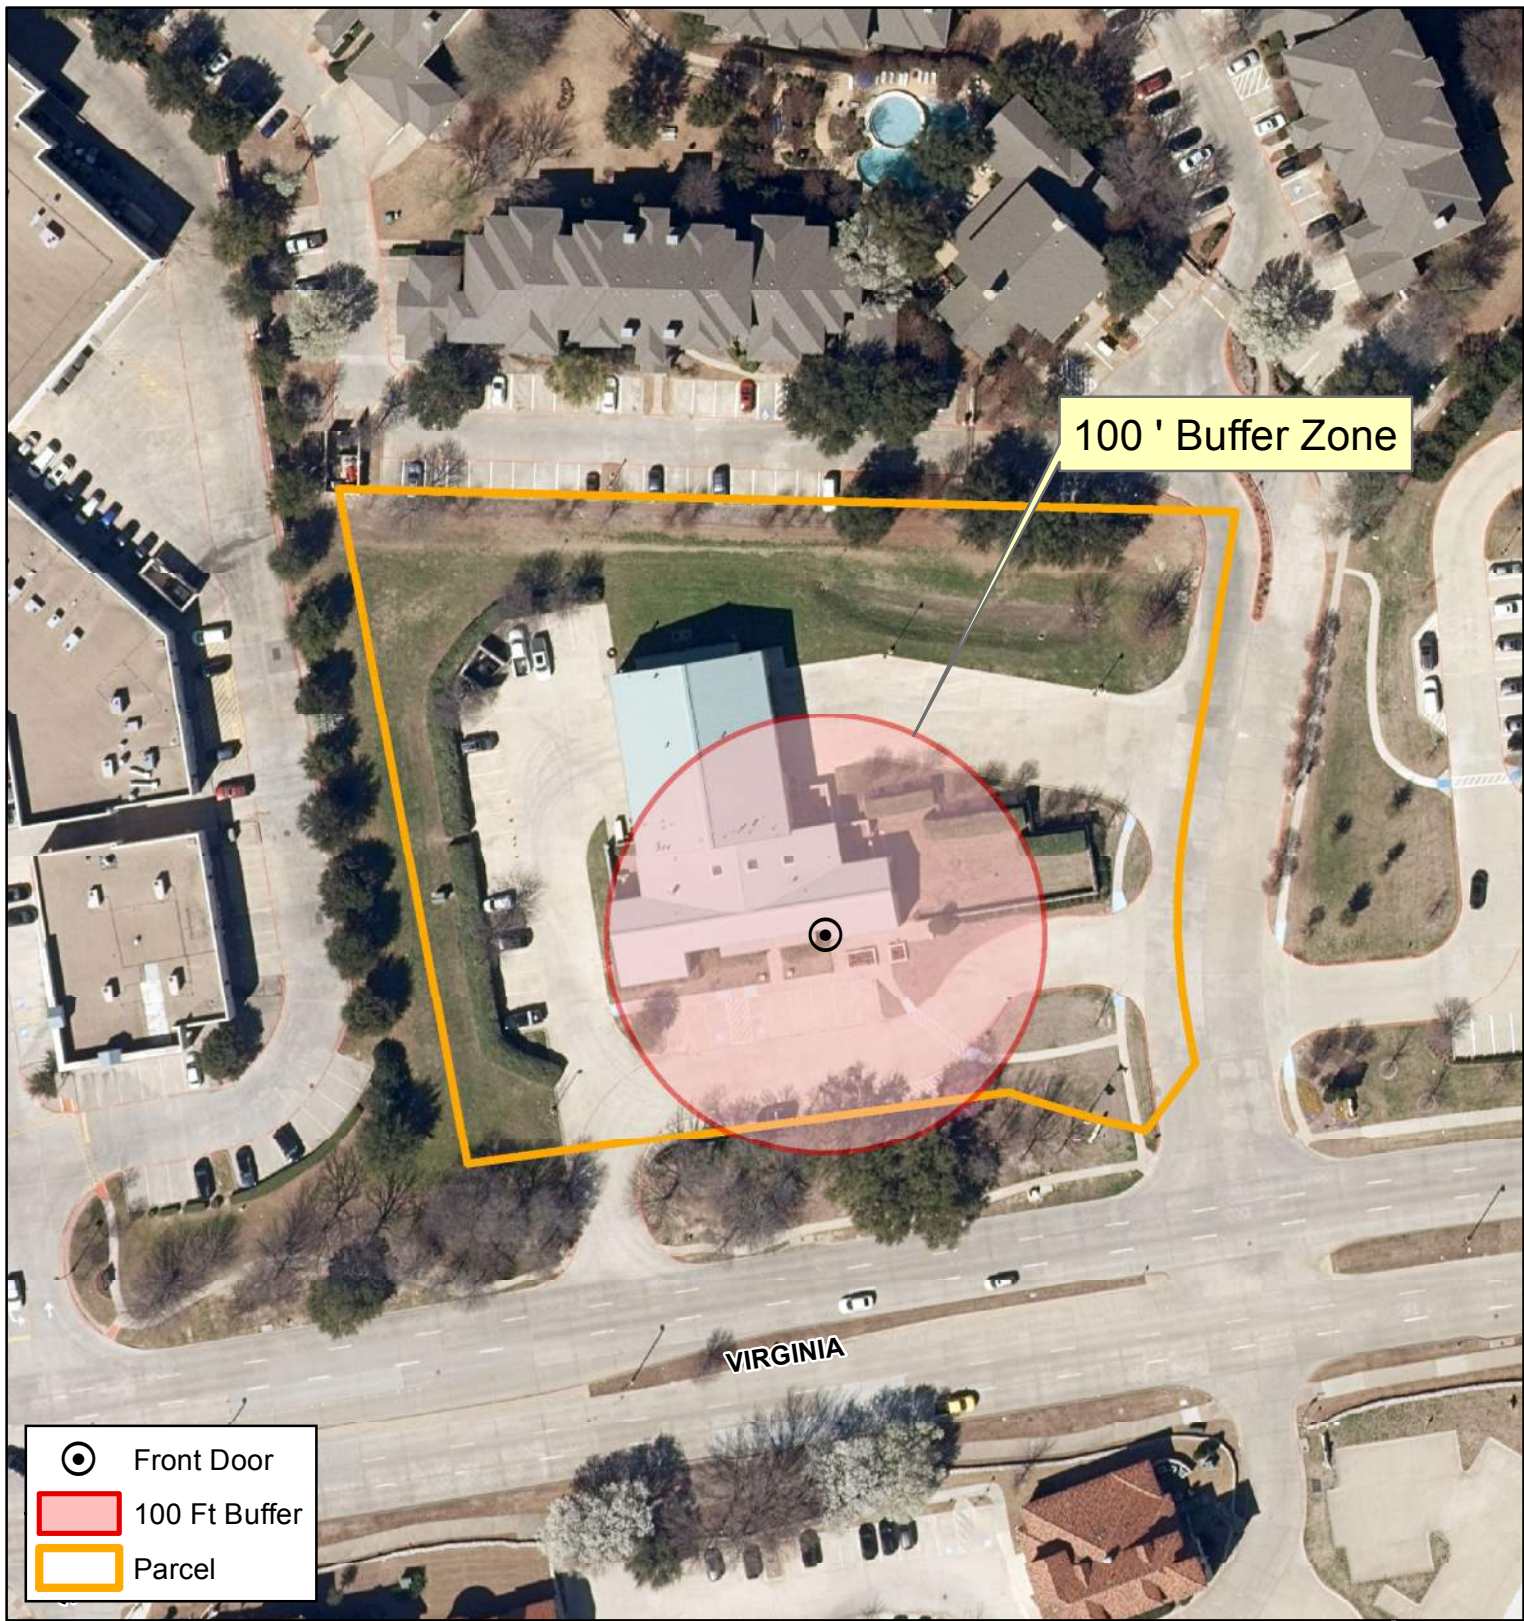

City of McKinney

Fire Station 5
6600 Virginia Pkwy