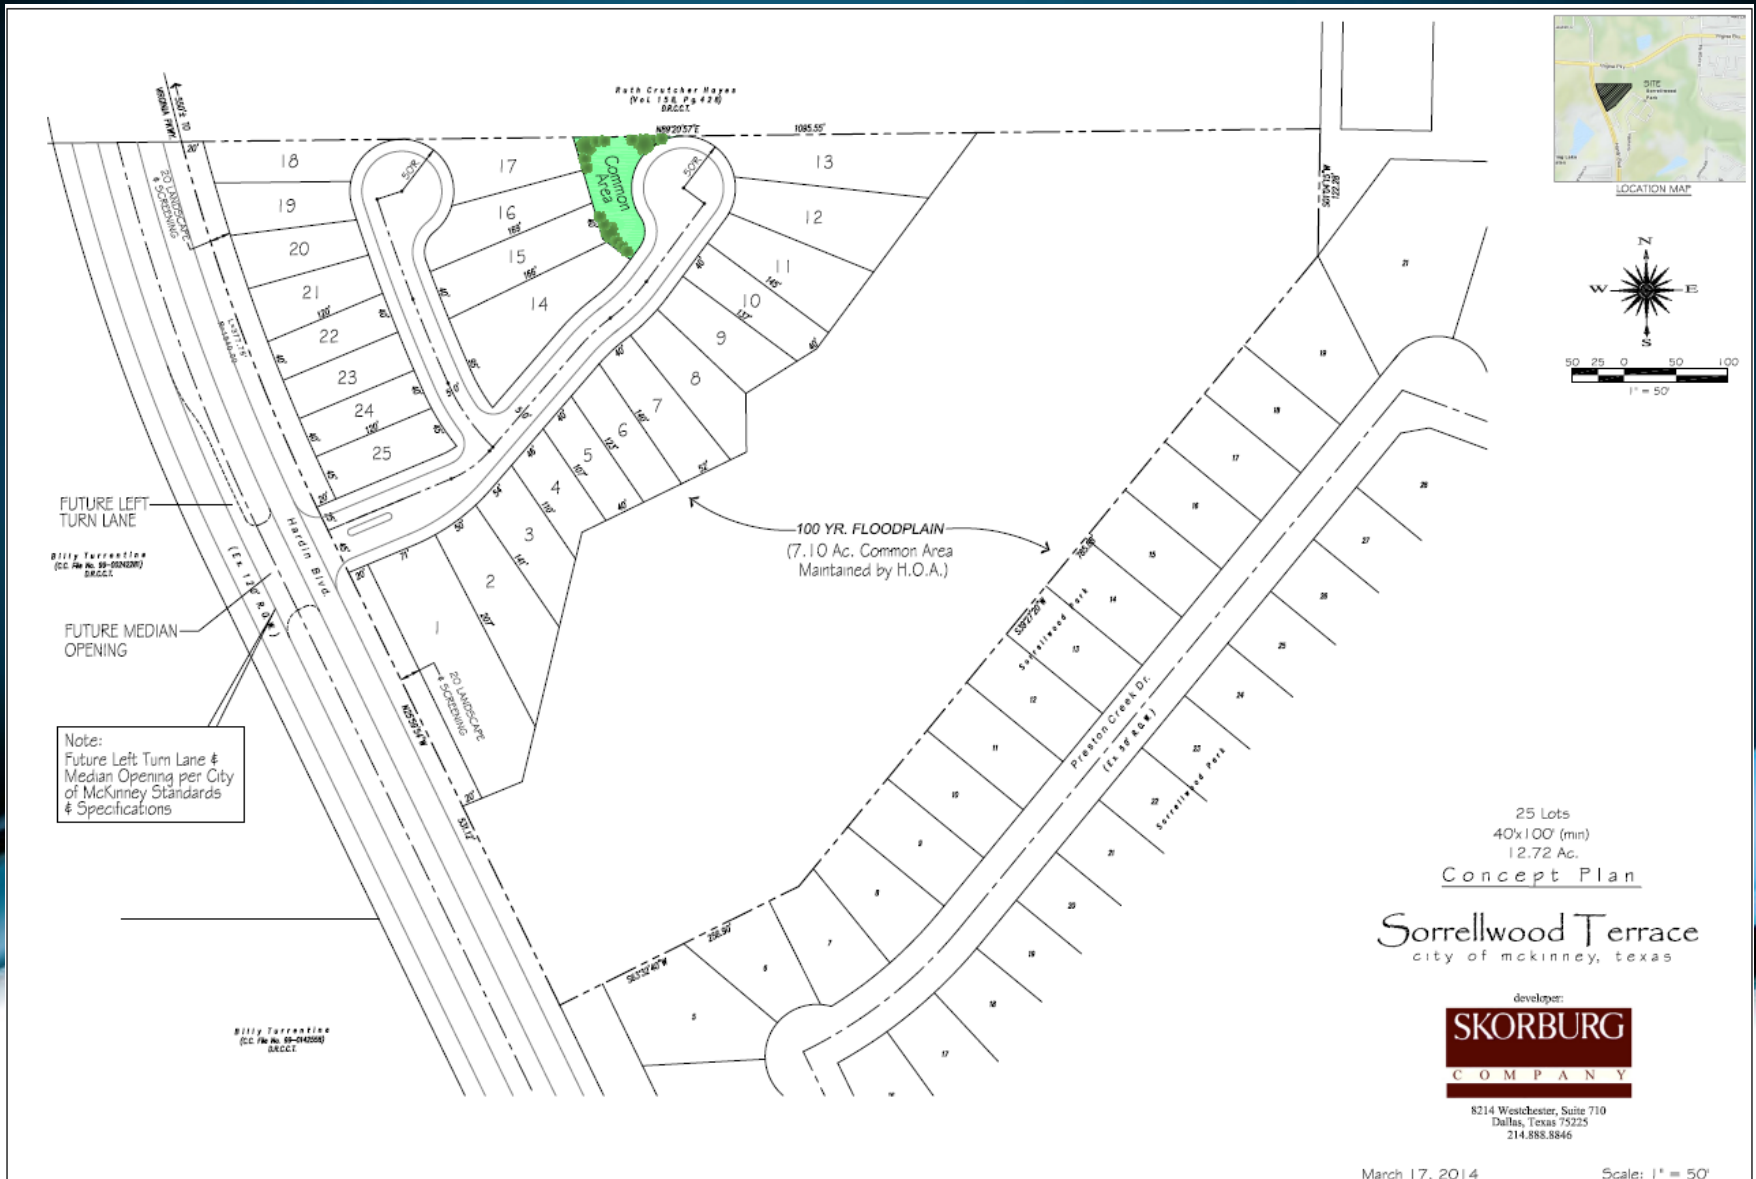

## Sorrellwood Terrace

# Location Map

# Proposed Site Layout

25 Lots  
 40x100' (min)  
 12.72 Ac.  
 Concept Plan  
**Sorrellwood Terrace**  
 city of mckinney, texas

8214 Westchester, Suite 710  
 Dallas, Texas 75225  
 214.888.8846