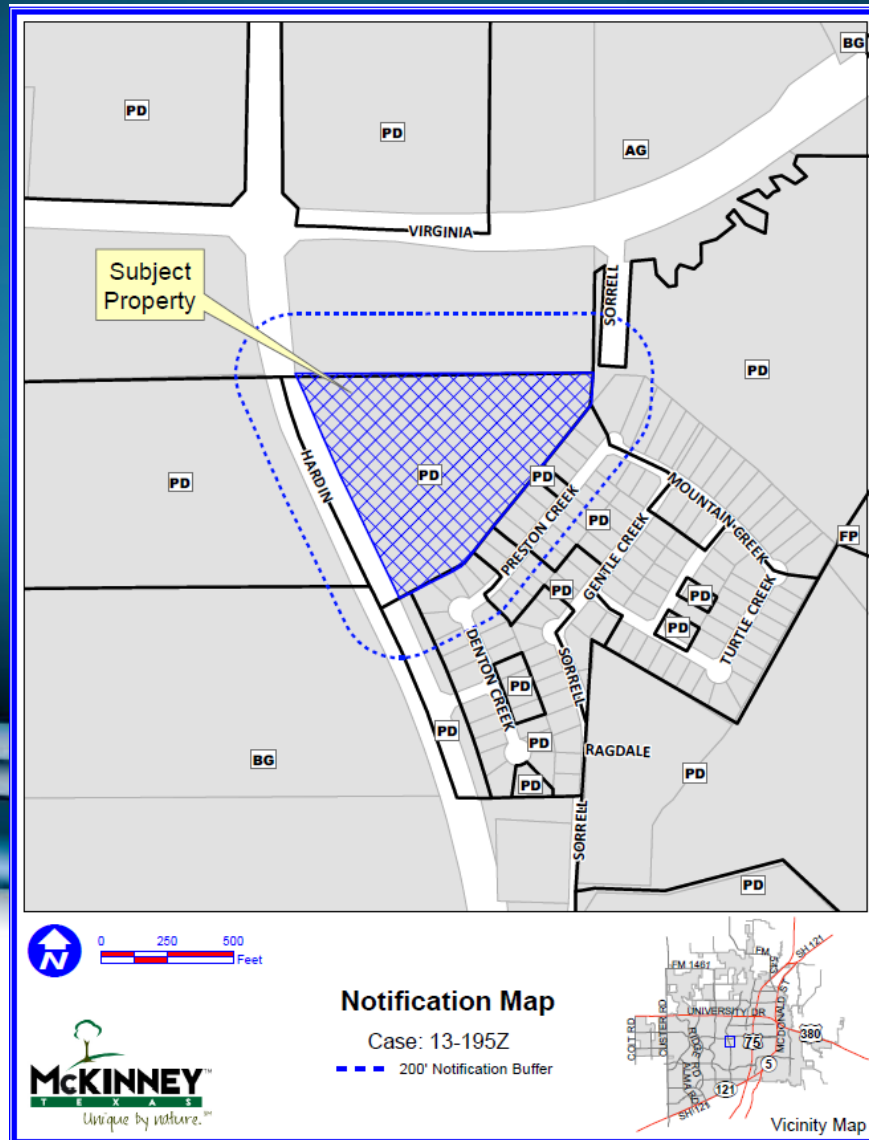

# Case No. 13-195Z

## Sorrellwood Terrace

# Location Map

# Proposed Site Layout

25 Lots  
 40x100' (min)  
 12.72 Ac.  
 Concept Plan  
**Sorrellwood Terrace**  
 city of mckinney, texas

8214 Westchester, Suite 710  
 Dallas, Texas 75225  
 214.888.8846