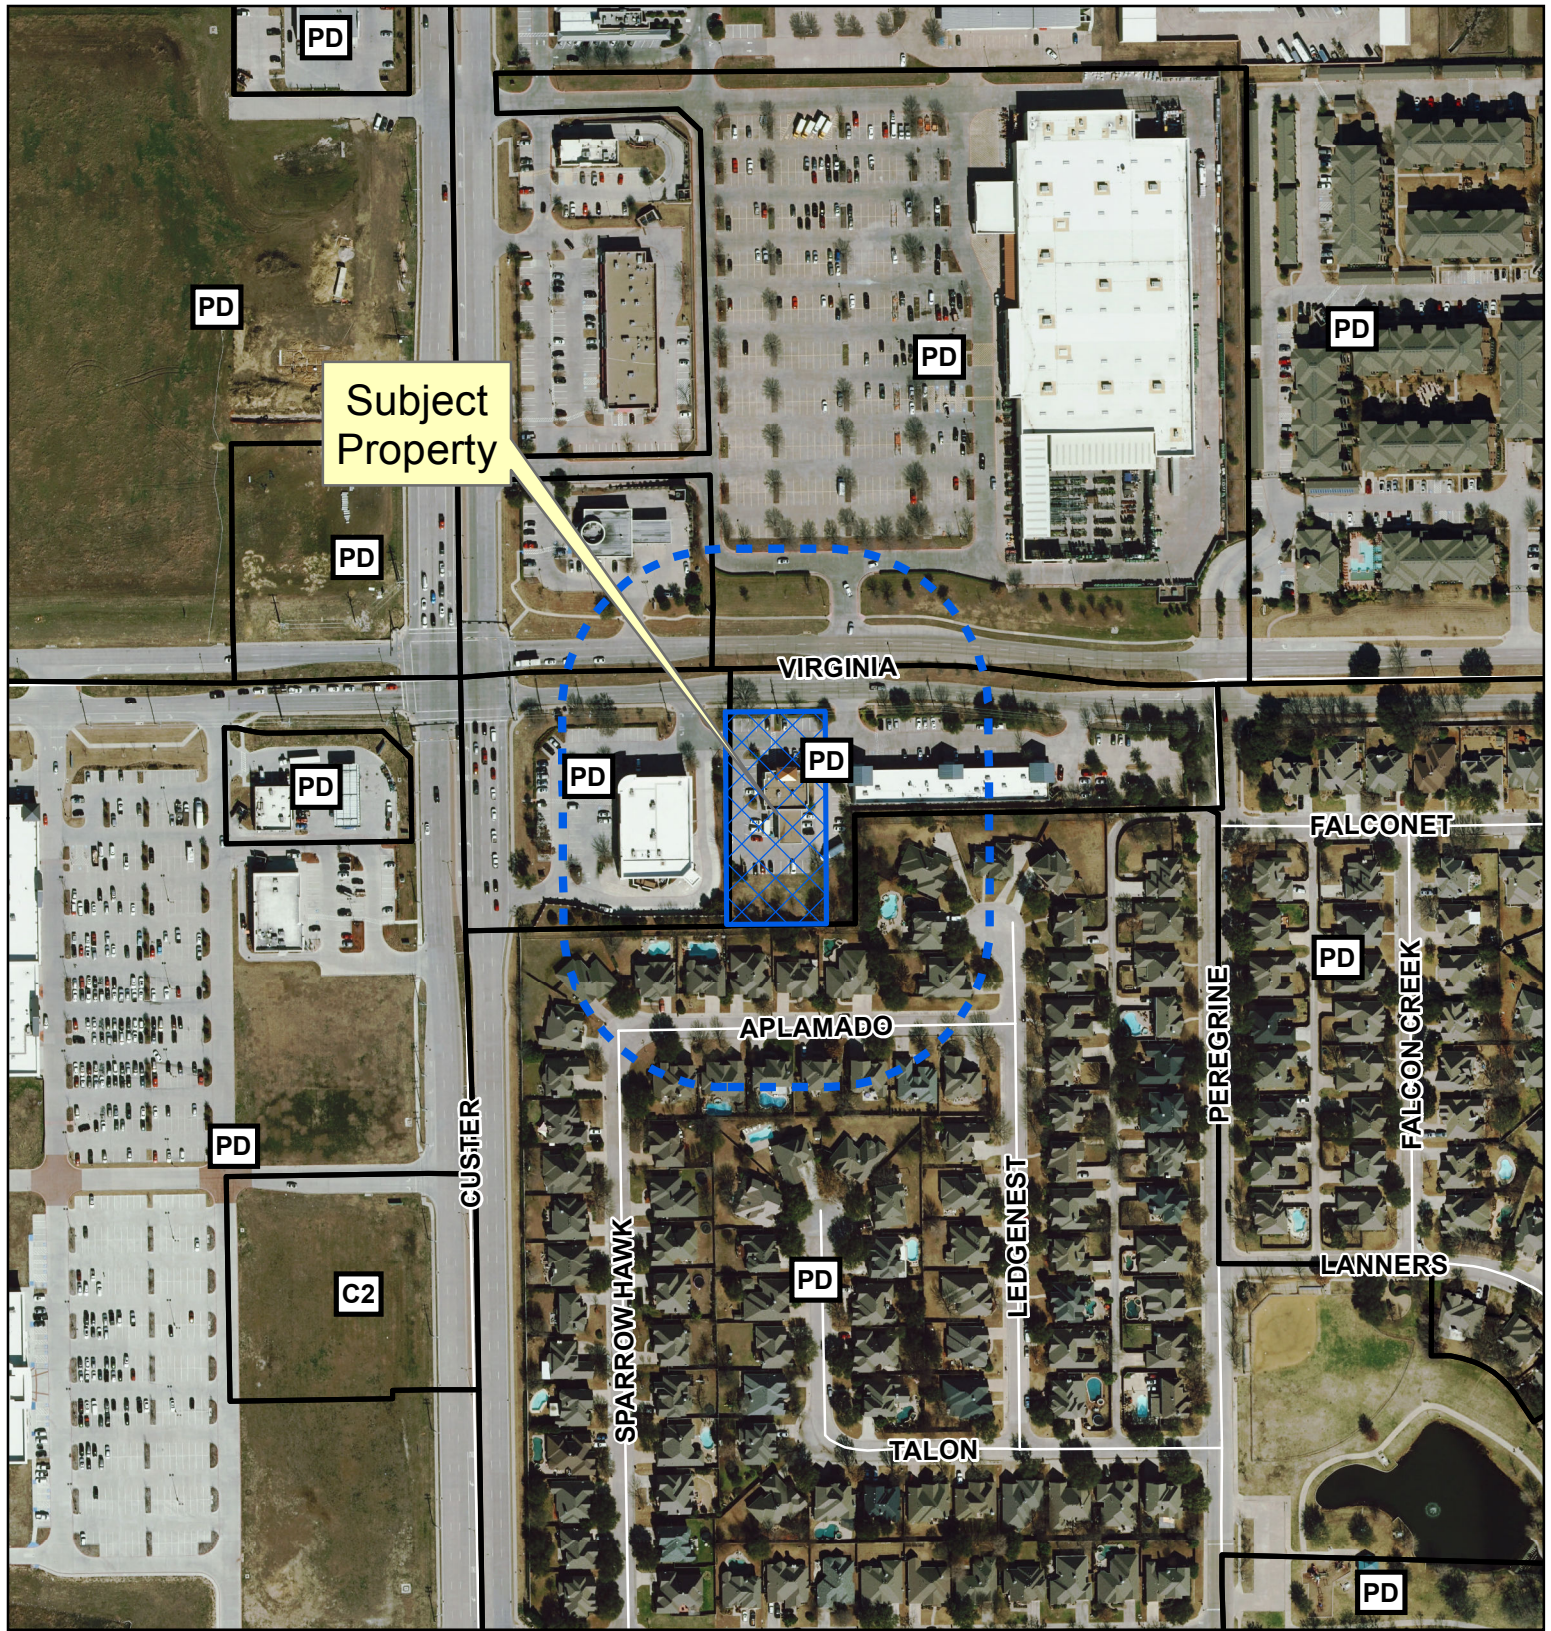

Property Owner Notification Map

Zone2019-0066

DISCLAIMER: This map and information contained in it were developed exclusively for use by the City of McKinney. Any use or reliance on this map by anyone else is at that party's risk and without liability to the City of McKinney, its officials or employees for any discrepancies, errors, or variances which may exist.

Property Owner Notification Map

Zone2019-0066

0 130 260
Feet
1 in = 265 ft

Vicinity Map

DISCLAIMER: This map and information contained in it were developed exclusively for use by the City of McKinney. Any use or reliance on this map by anyone else is at that party's risk and without liability to the City of McKinney, its officials or employees for any discrepancies, errors, or variances which may exist.