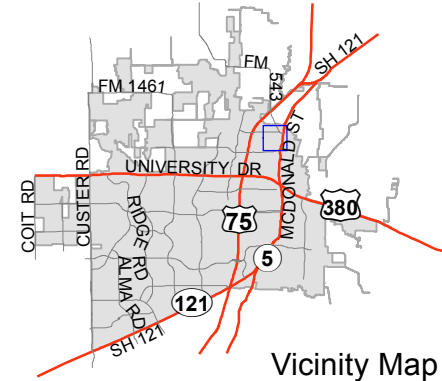

# Notification Map

Case: 14-085Z

--- 200' Notification Buffer