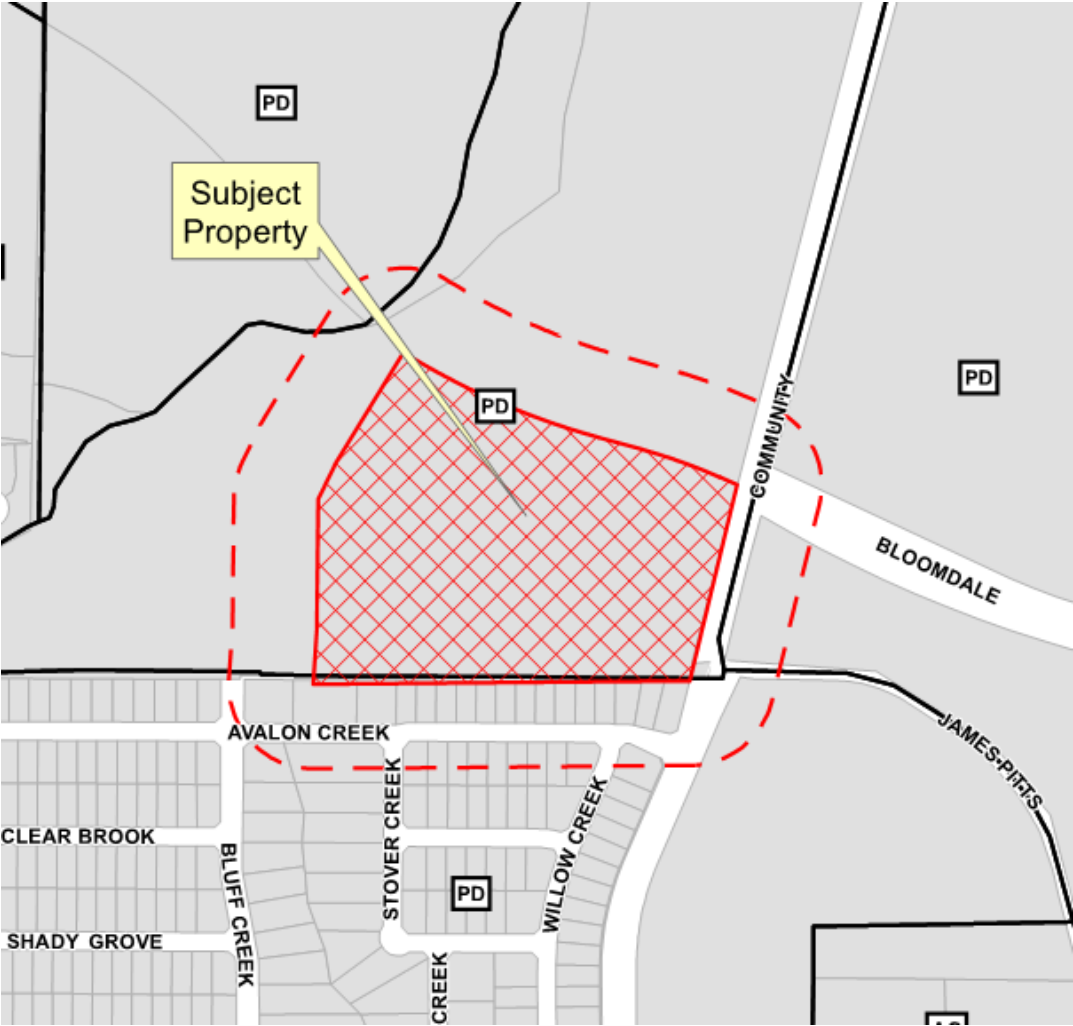

# SWC Community Bloomdale Rezoning

18-0032Z

# Location Map

# Aerial Exhibit

# Proposed Zoning Exhibit