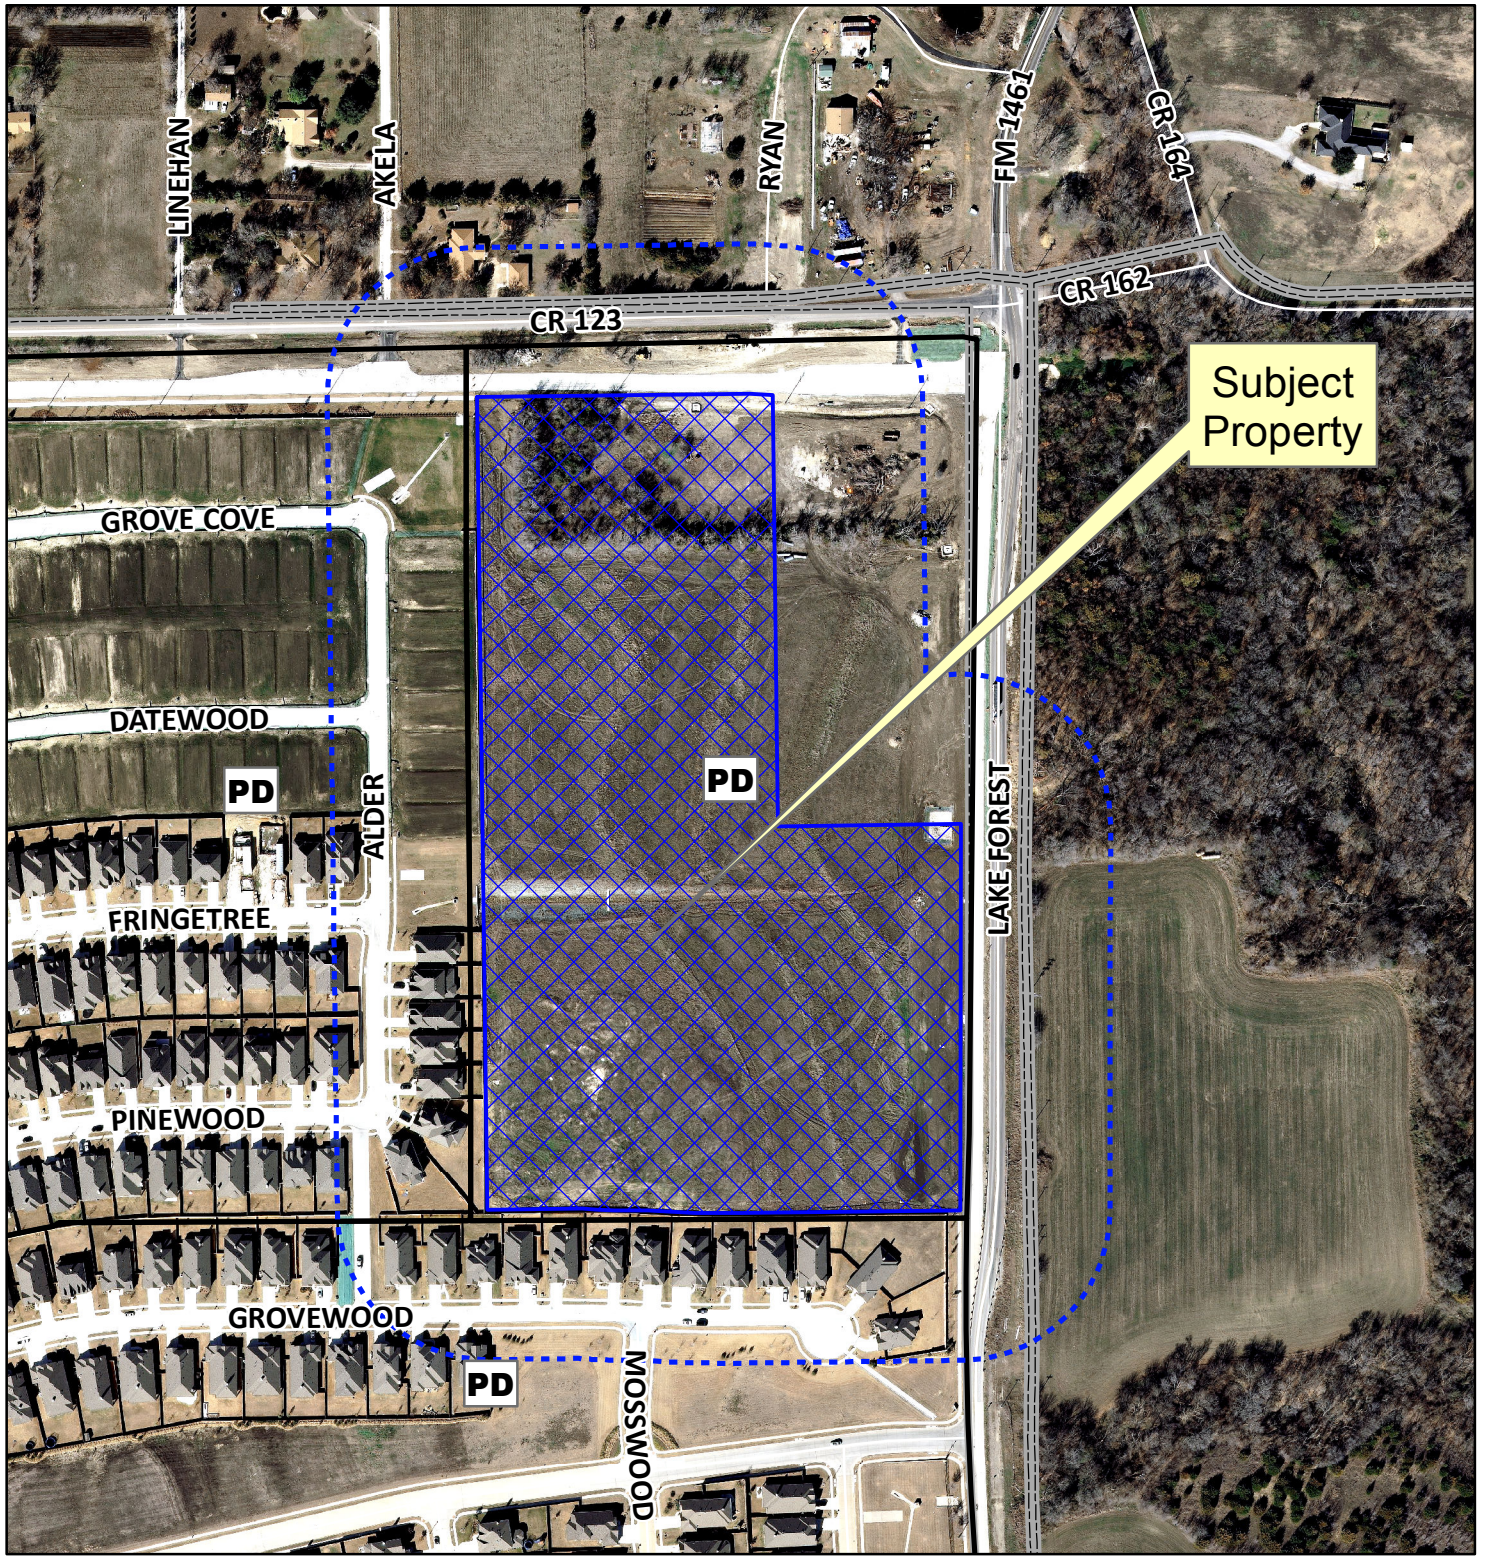

Subject Property

PD

PD

PD

Notification Map

Case: 14-118Z

--- 200' Notification Buffer

Vicinity Map

Path: S:\MCKGIS\Notification\Projects\2014\14-118Z.mxd

DISCLAIMER: This map and information contained in it were developed exclusively for use by the City of McKinney. Any use or reliance on this map by anyone else is at that party's risk and without liability to the City of McKinney, its officials or employees for any discrepancies, errors, or variances which may exist.

Subject Property

Notification Map

Case: 14-118Z

--- 200' Notification Buffer