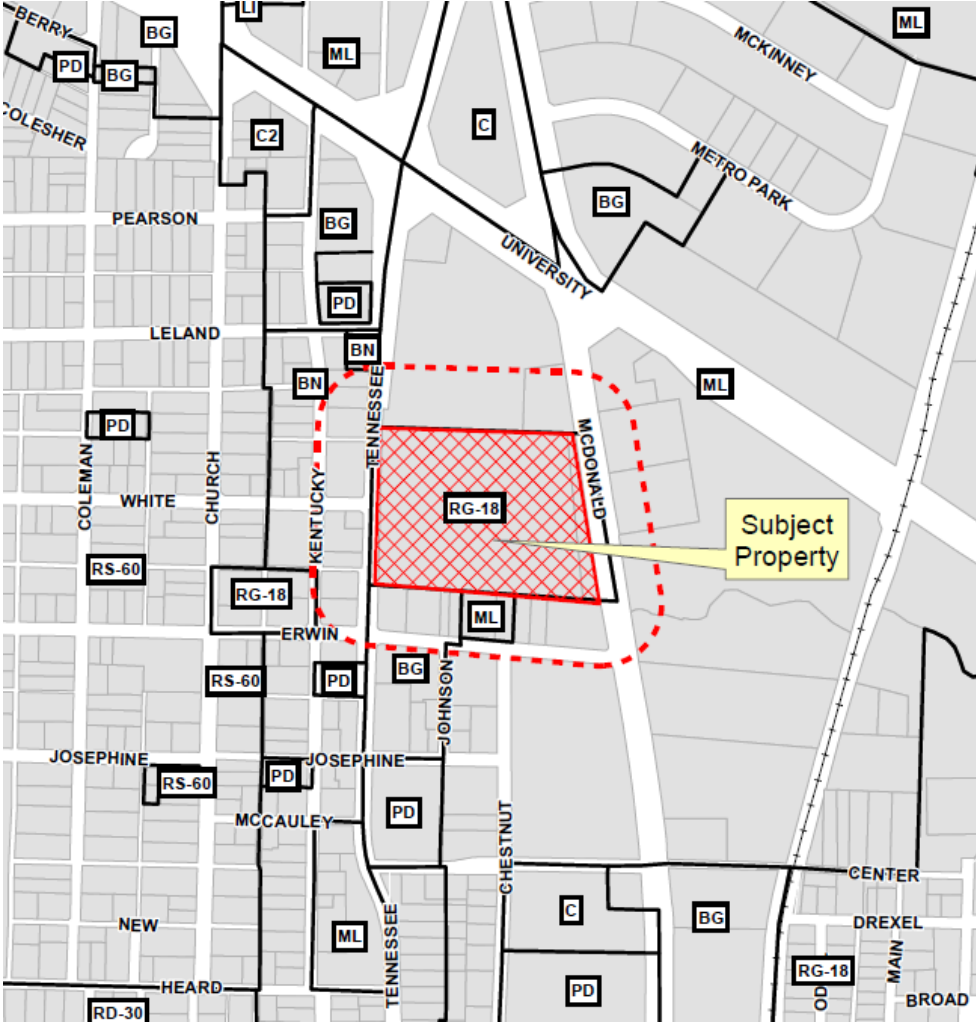

Merritt Homes Rezoning

17-039Z

Location Map

Aerial Exhibit

Concept Plan – Informational Only