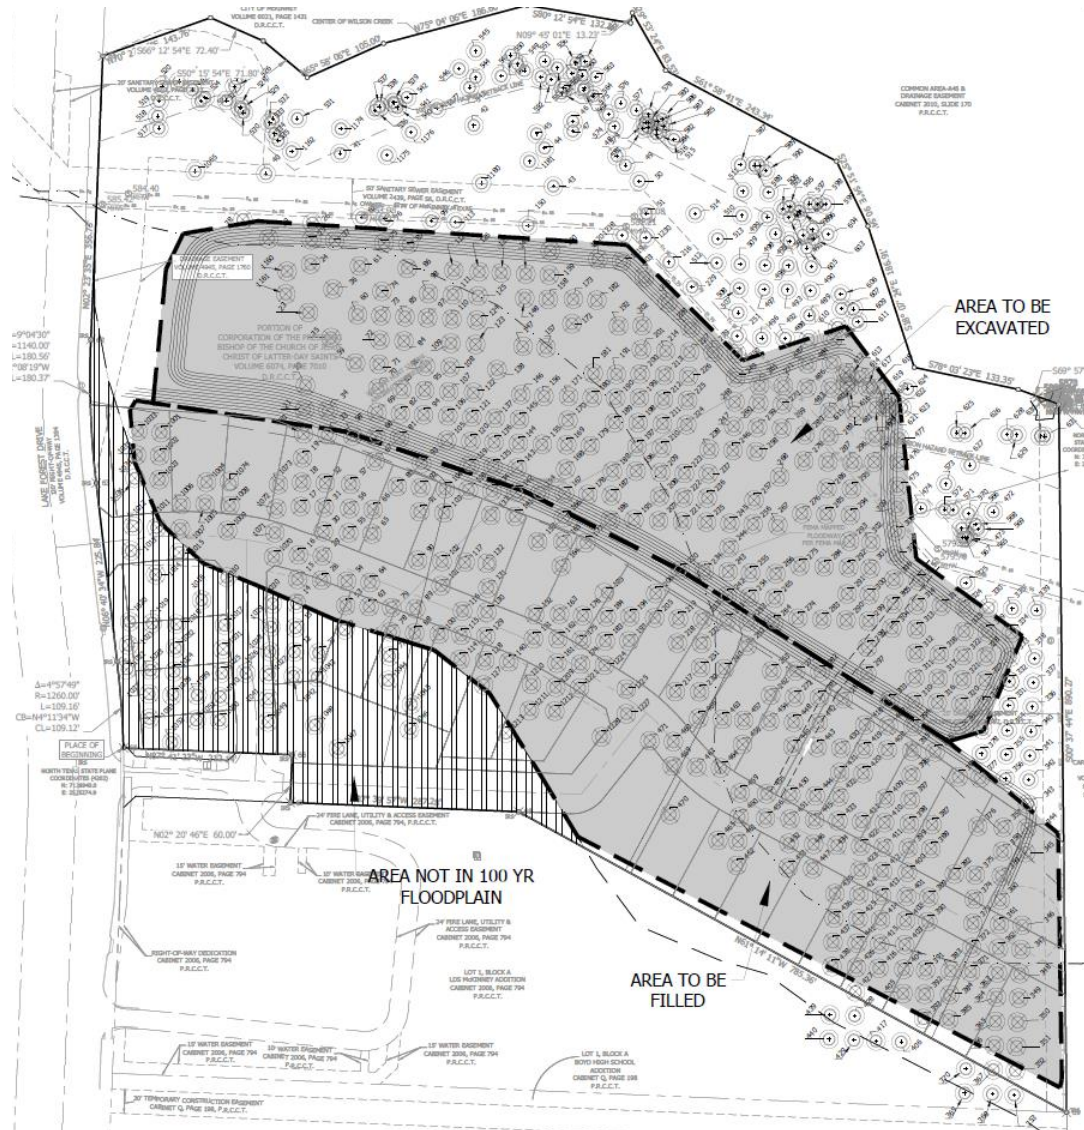

Lake Forest Tree  
Preservation Waiver  
16-064M

# Location Map

# Tree Preservation Plan with Layout – Info Only