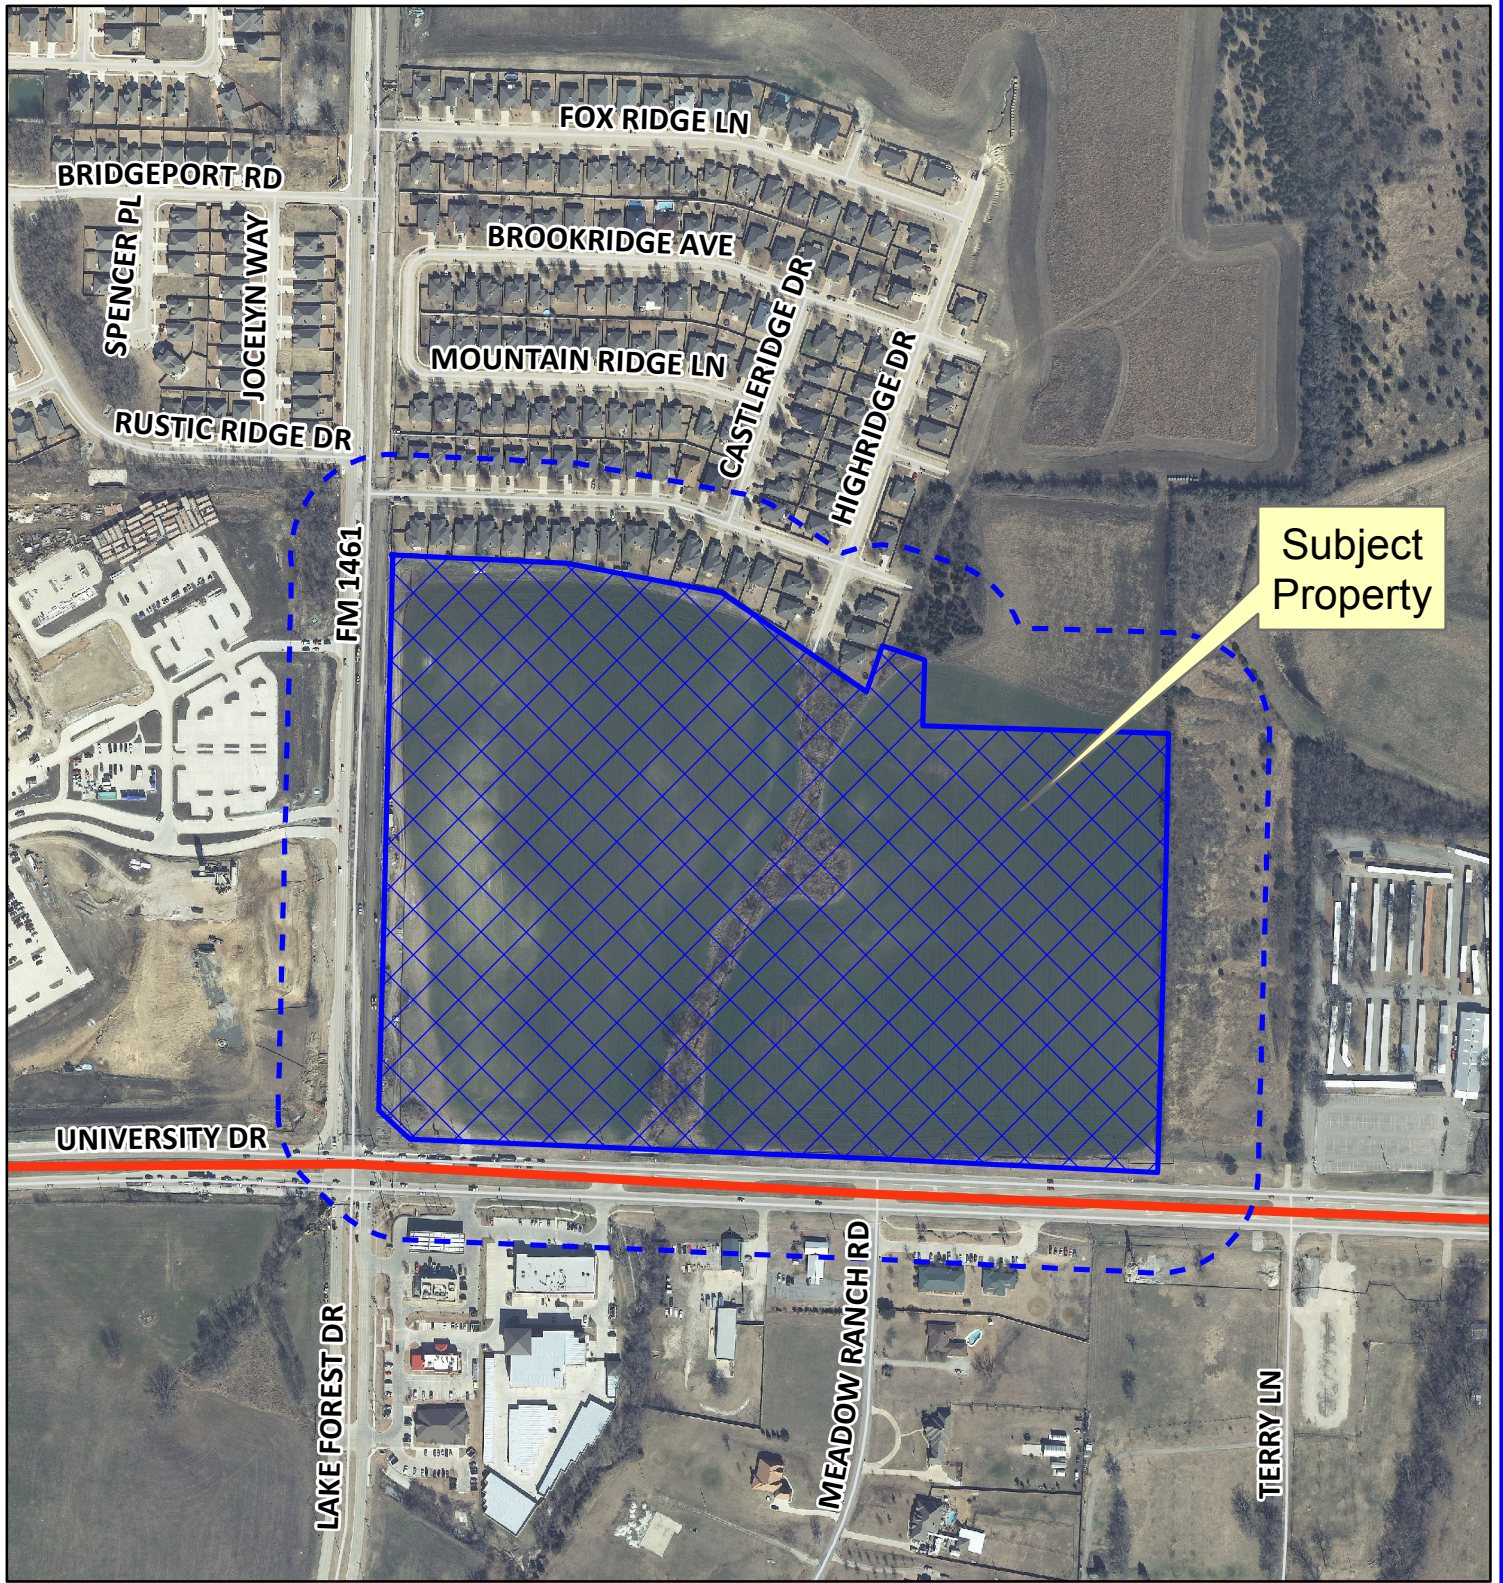

Subject Property

Notification Case

Case: 12-109Z

--- 200' Notification Buffer

Subject Property

Notification Case

Case: 12-109Z

--- 200' Notification Buffer