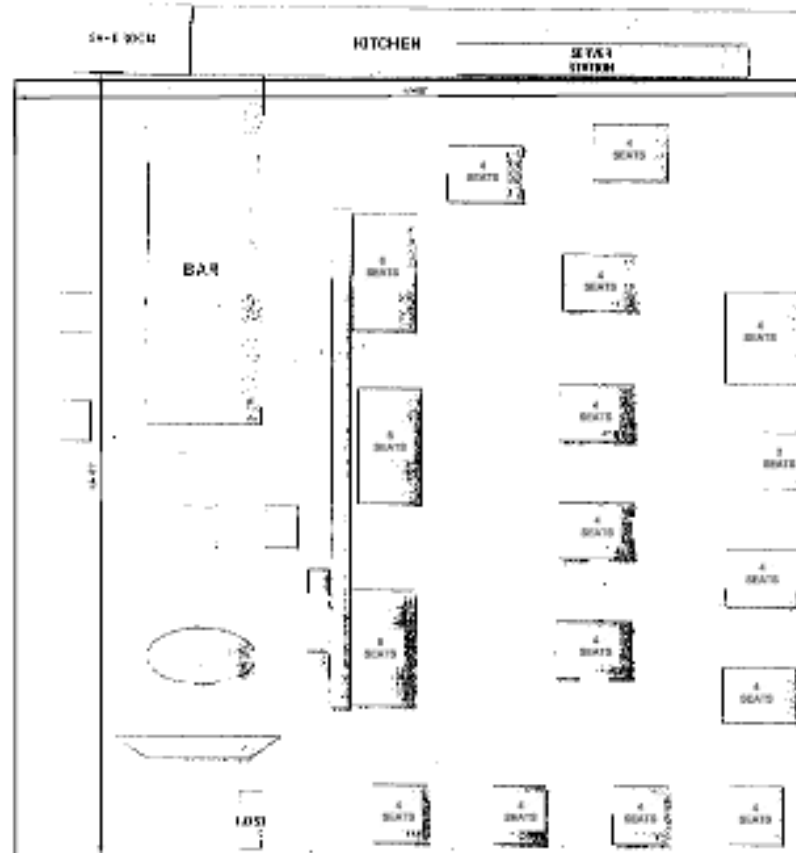

Case No. 13-110SUP

Located on the East Side of Orchid Drive and
Approximately 200 Feet North of Eldorado Parkway

Aerial Exhibit

DISCLAIMER: This map and information contained in it were developed exclusively for use by the City of McKinney. Any use or reliance on this map by anyone else is at that party's risk and without liability to the City of McKinney, its officials or employees for any discrepancies, errors, or variances which may exist.

Proposed Floor Plan

NOTES

1. TOTAL DINING AREA SQUARE FOOTAGE ■ +/- 1,800 SF
2. TOTAL NUMBER OF SEATS ■ 72

REVISED
By: [Signature] Date: [Date]

JACK'S PUB
DINING ROOM
LAYOUT

Scale: 1/8" = 1'-0" (Vertical text on the right edge of the plan)