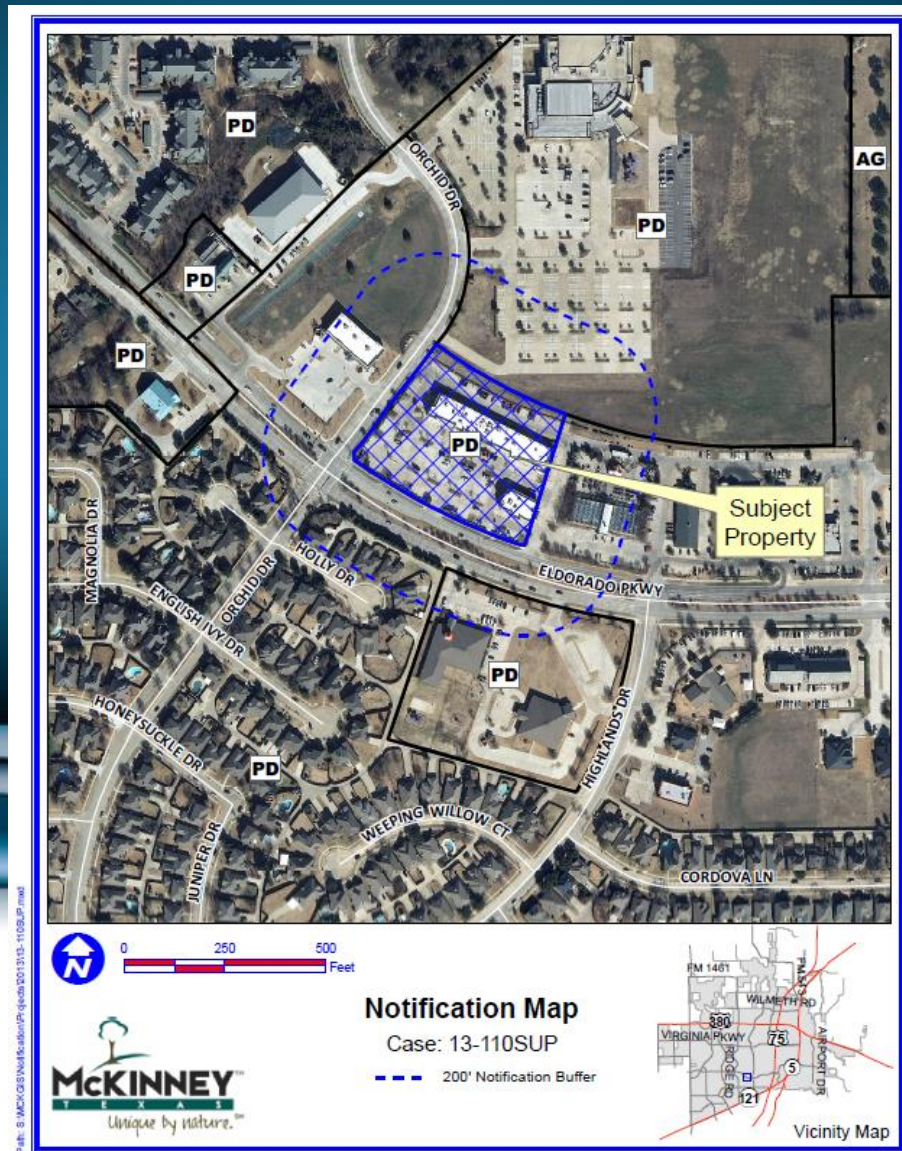

Aerial Exhibit