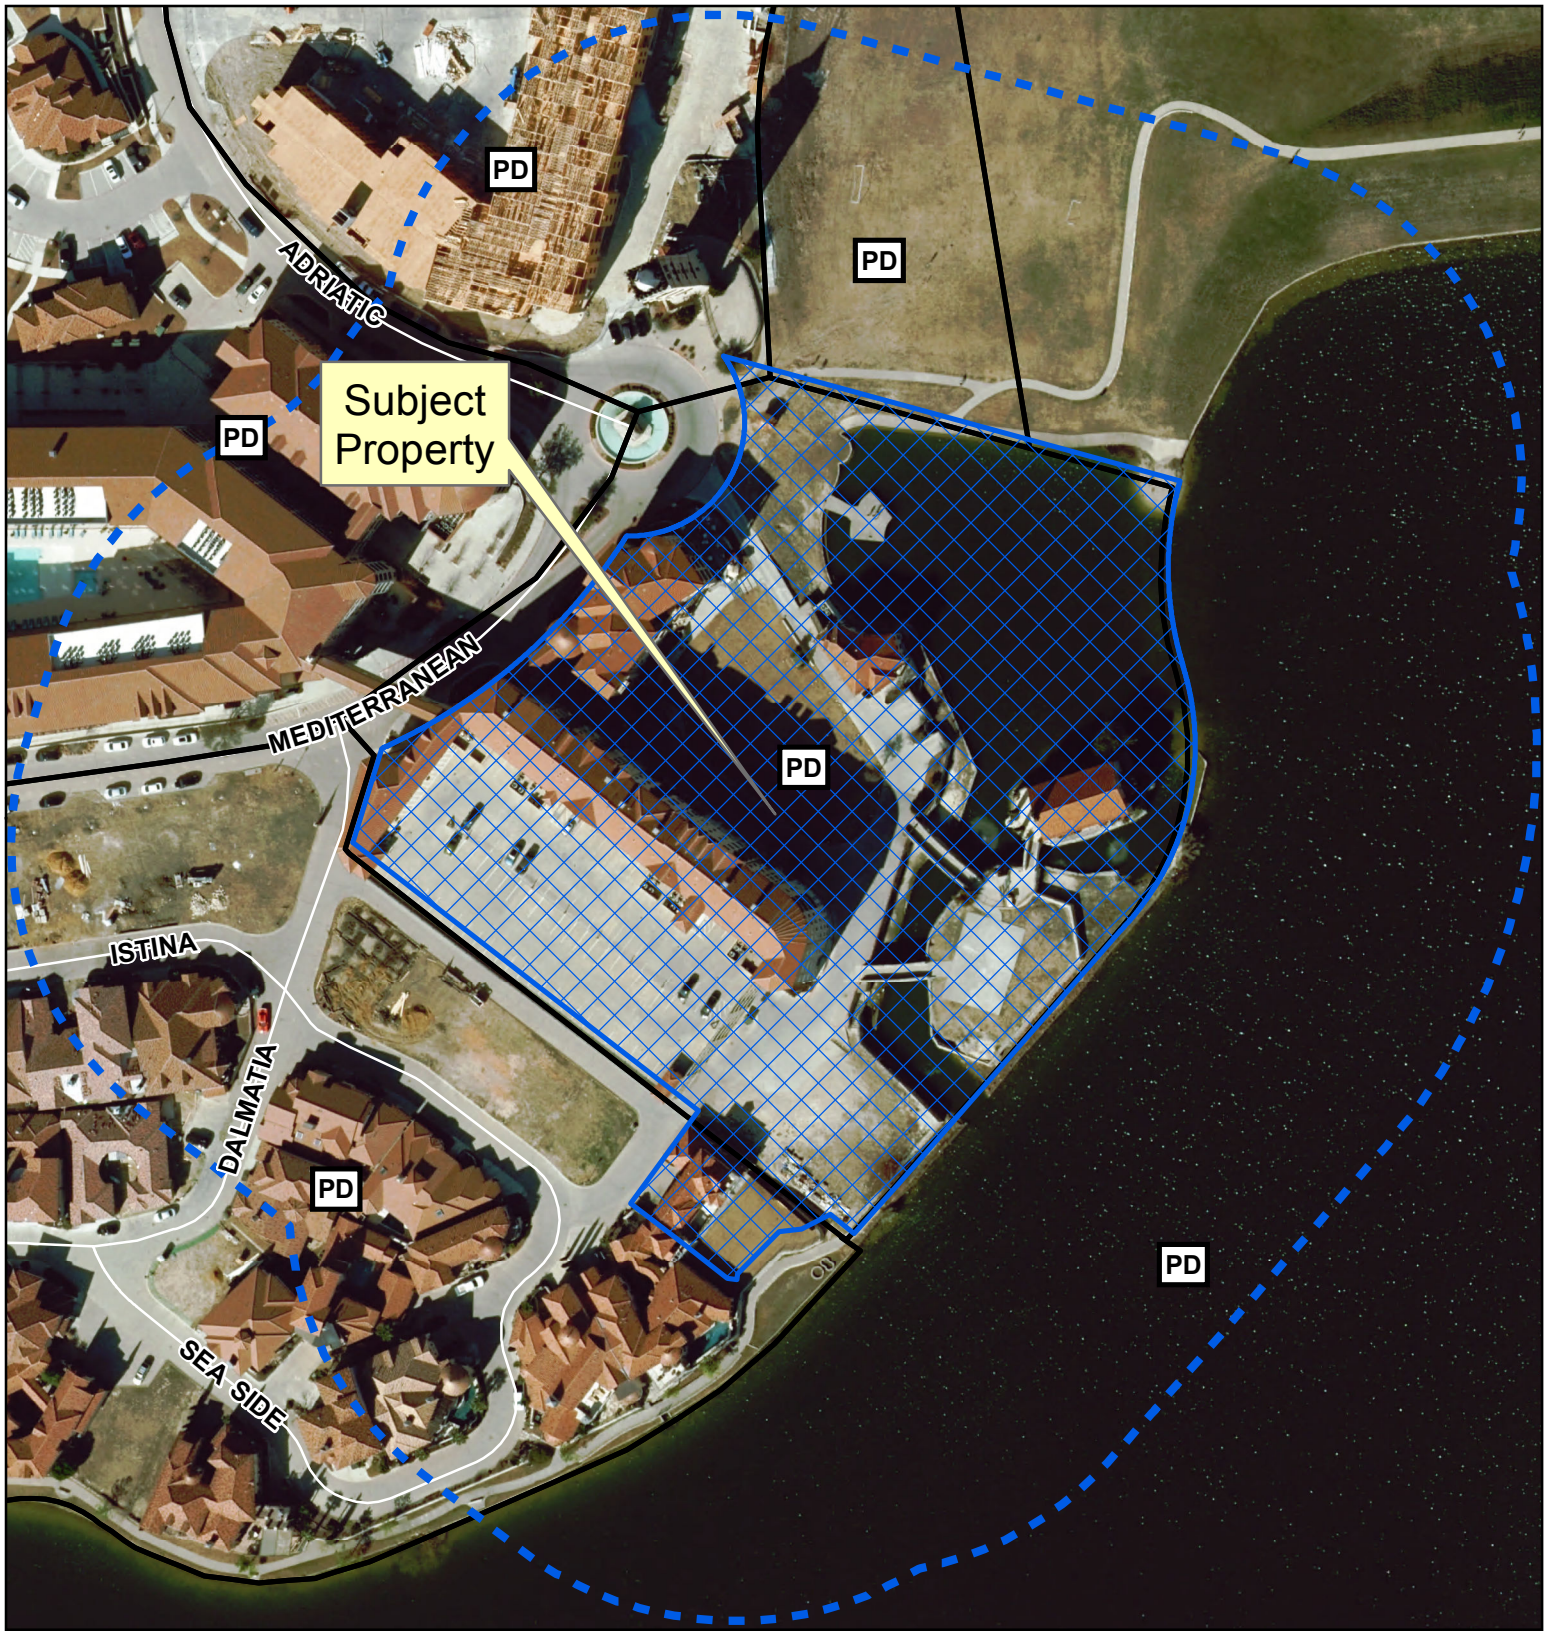

Document Path: Y:\Planning\Location Maps\PlanningMapTemplate.mxd

Property Owner Notification Map

ZONE2018-0078

DISCLAIMER: This map and information contained in it were developed exclusively for use by the City of McKinney. Any use or reliance on this map by anyone else is at that party's risk and without liability to the City of McKinney, its officials or employees for any discrepancies, errors, or variances which may exist.

Document Path: Y:\Planning\Location_Maps\PlanningMapTemplate.mxd

Property Owner Notification Map

ZONE2018-0078

DISCLAIMER: This map and information contained in it were developed exclusively for use by the City of McKinney. Any use or reliance on this map by anyone else is at that party's risk and without liability to the City of McKinney, its officials or employees for any discrepancies, errors, or variances which may exist.