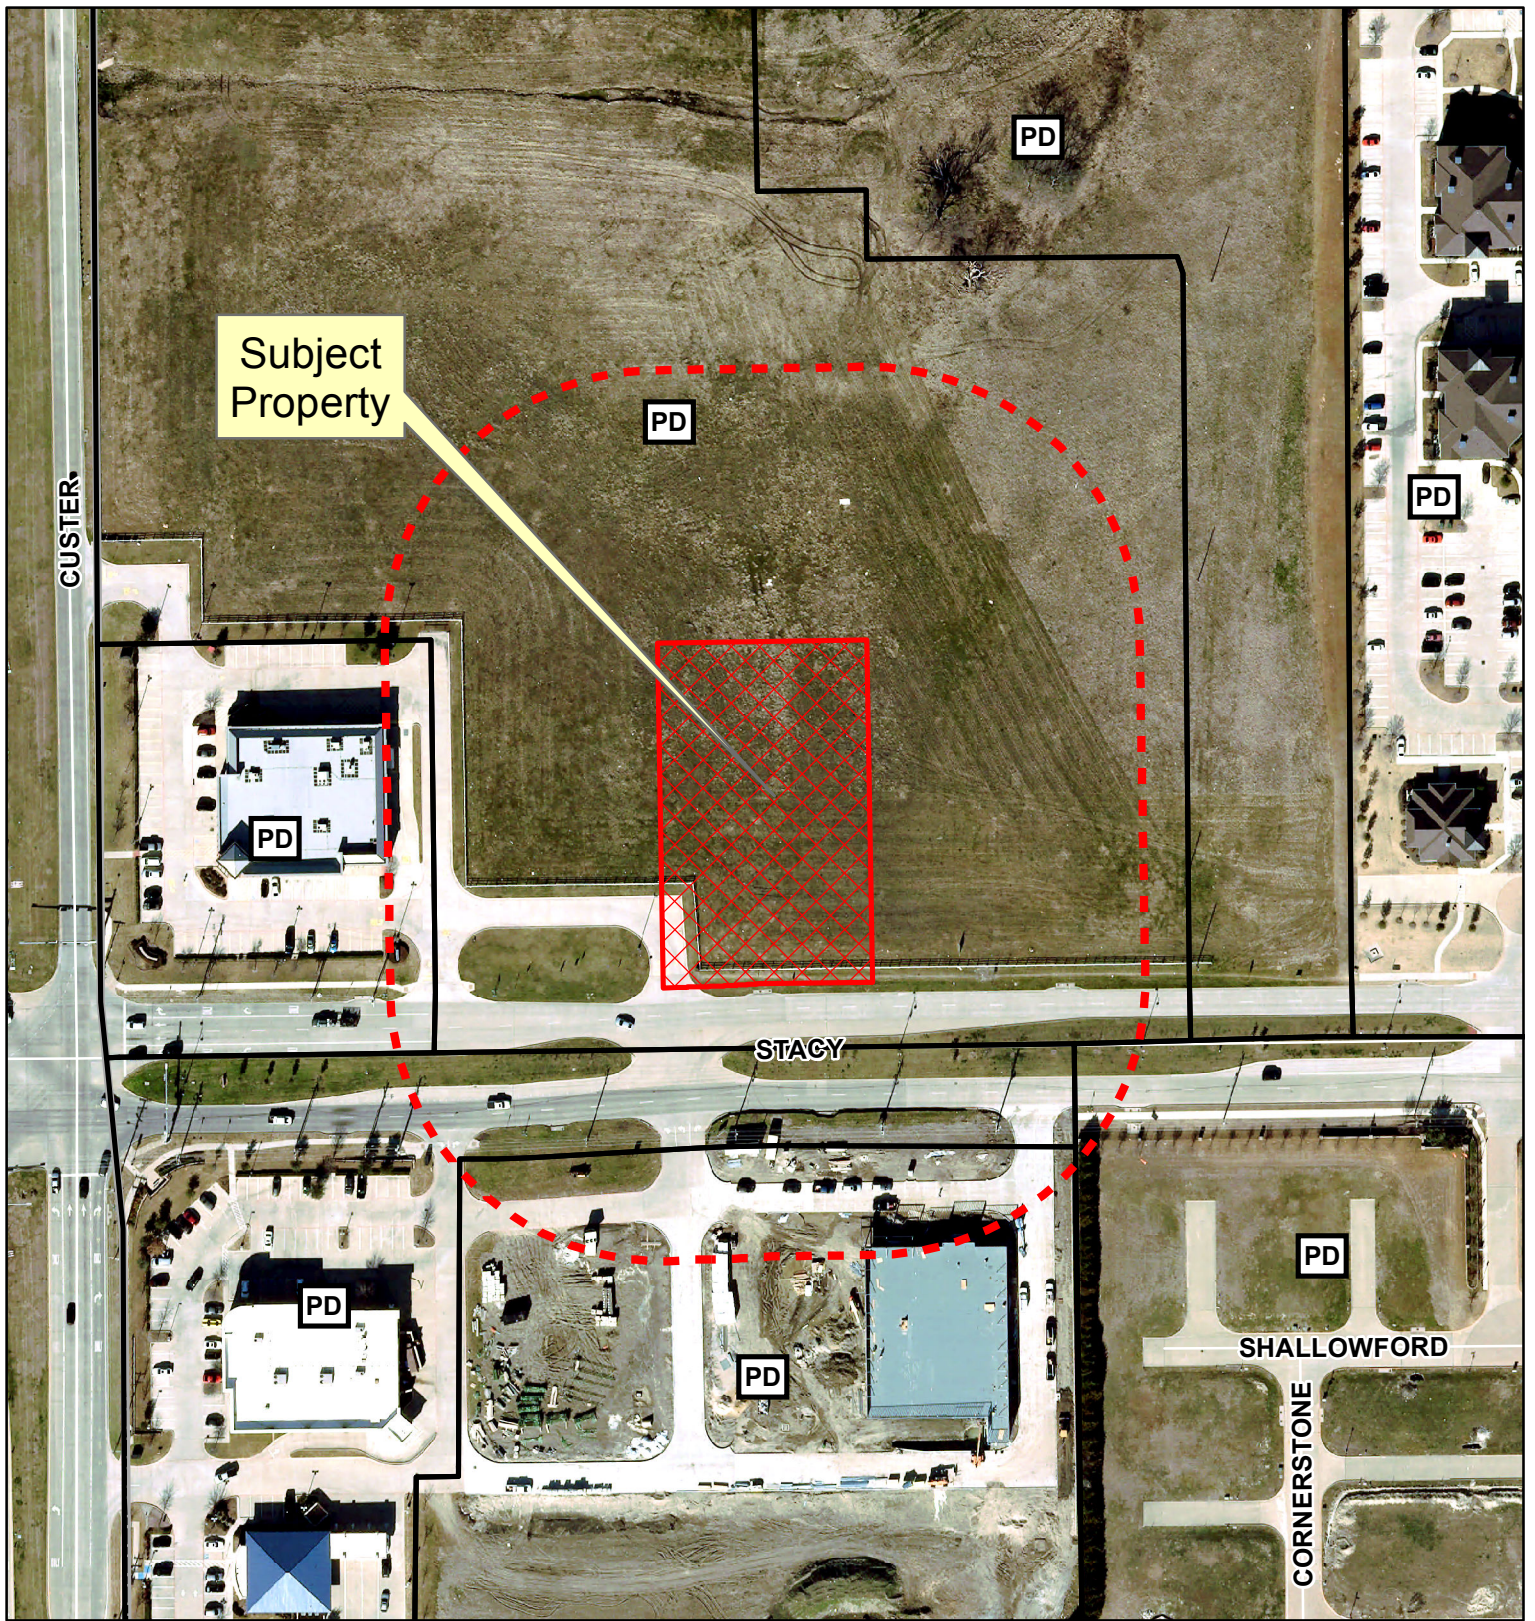

Notification Map

Case: 17-071SP

--- 200' Buffer

DISCLAIMER: This map and information contained in it were developed exclusively for use by the City of McKinney. Any use or reliance on this map by anyone else is at that party's risk and without liability to the City of McKinney, its officials or employees for any discrepancies, errors, or variances which may exist.

Path: S:\MCKGIS\Notification\Projects\2017\17-071SP.mxd

Notification Map

Case: 17-071SP

--- 200' Buffer

Vicinity Map

DISCLAIMER: This map and information contained in it were developed exclusively for use by the City of McKinney. Any use or reliance on this map by anyone else is at that party's risk and without liability to the City of McKinney, its officials or employees for any discrepancies, errors, or variances which may exist.