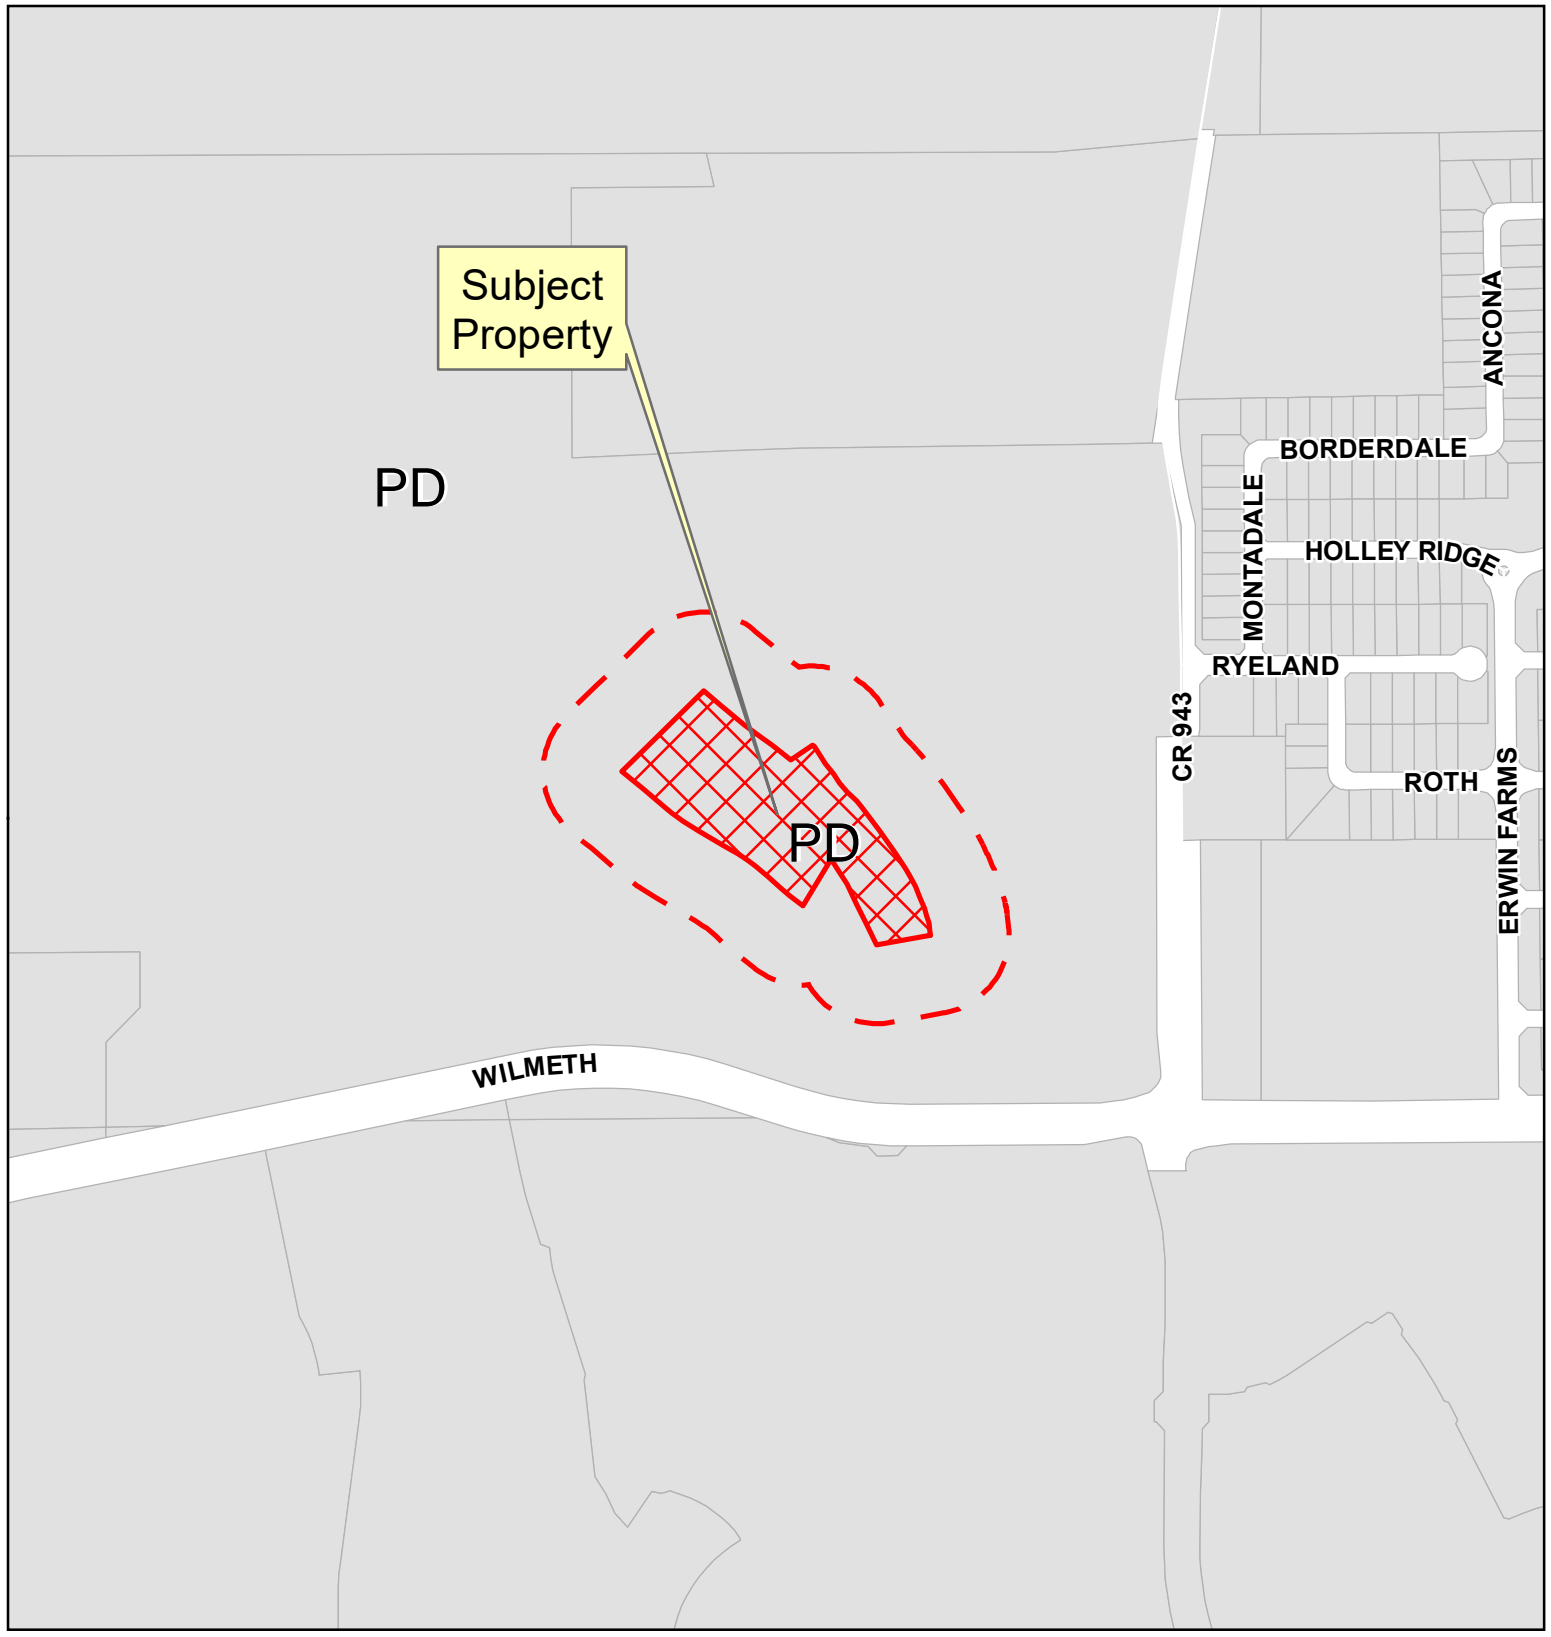

Notification Map

22-0064Z

--- 200' Buffer

Source: City of McKinney GIS
Date: 6/29/2022

DISCLAIMER: This map and information contained in it were developed exclusively for use by the City of McKinney. Any use or reliance on this map by anyone else is at that party's risk and without liability to the City of McKinney, its officials or employees for any discrepancies, errors, or variances which may exist.