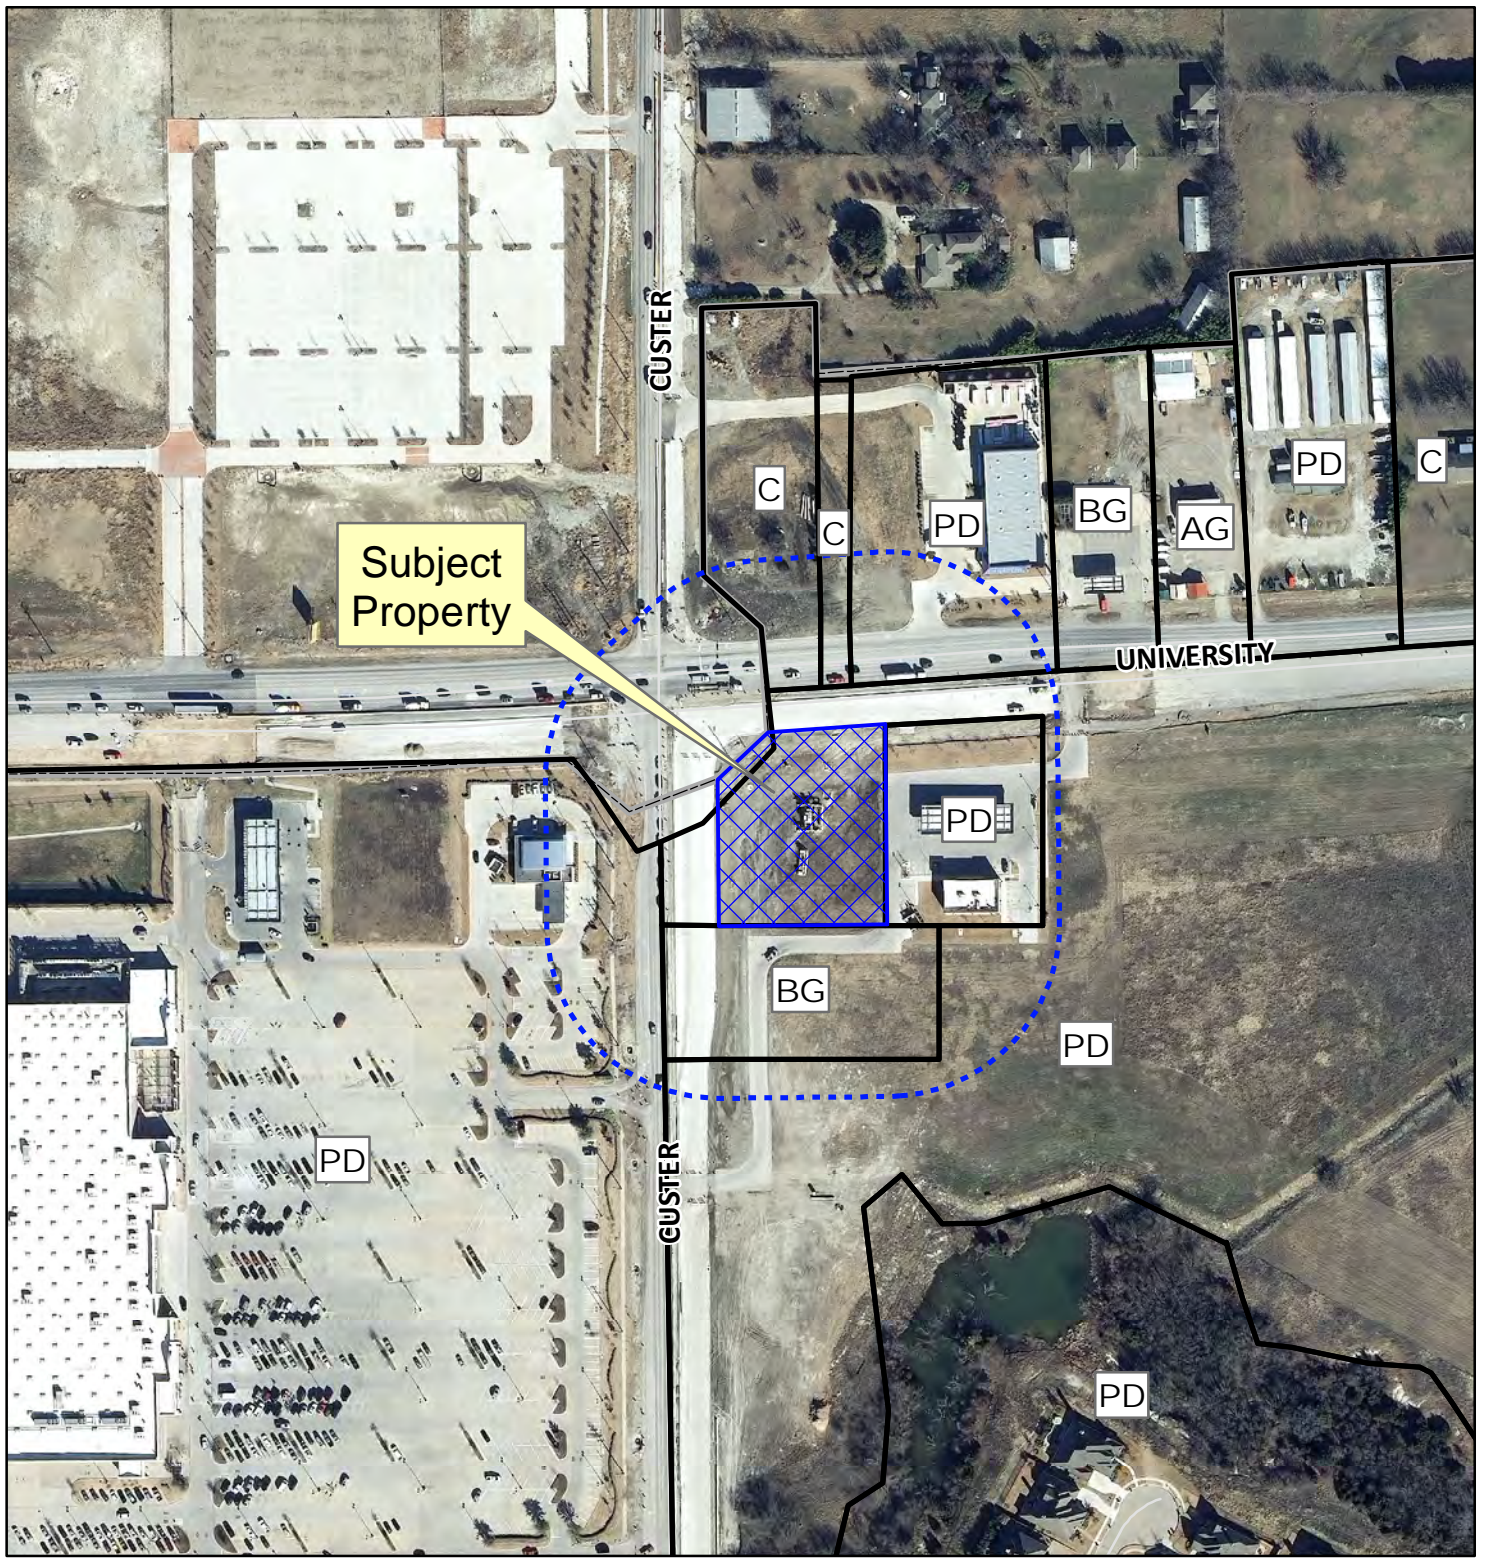

Subject Property

Notification Map

Case: 13-187Z

--- 200' Notification Buffer

Vicinity Map

Path: S:\MCKGIS\Notification\Projects\2013\13-187Z.mxd

DISCLAIMER: This map and information contained in it were developed exclusively for use by the City of McKinney. Any use or reliance on this map by anyone else is at that party's risk and without liability to the City of McKinney, its officials or employees for any discrepancies, errors, or variances which may exist.

Subject Property

Notification Map

Case: 13-187Z

--- 200' Notification Buffer

Path: S:\MCKGIS\Notification\Projects\2013\13-187Z.mxd

DISCLAIMER: This map and information contained in it were developed exclusively for use by the City of McKinney. Any use or reliance on this map by anyone else is at that party's risk and without liability to the City of McKinney, its officials or employees for any discrepancies, errors, or variances which may exist.