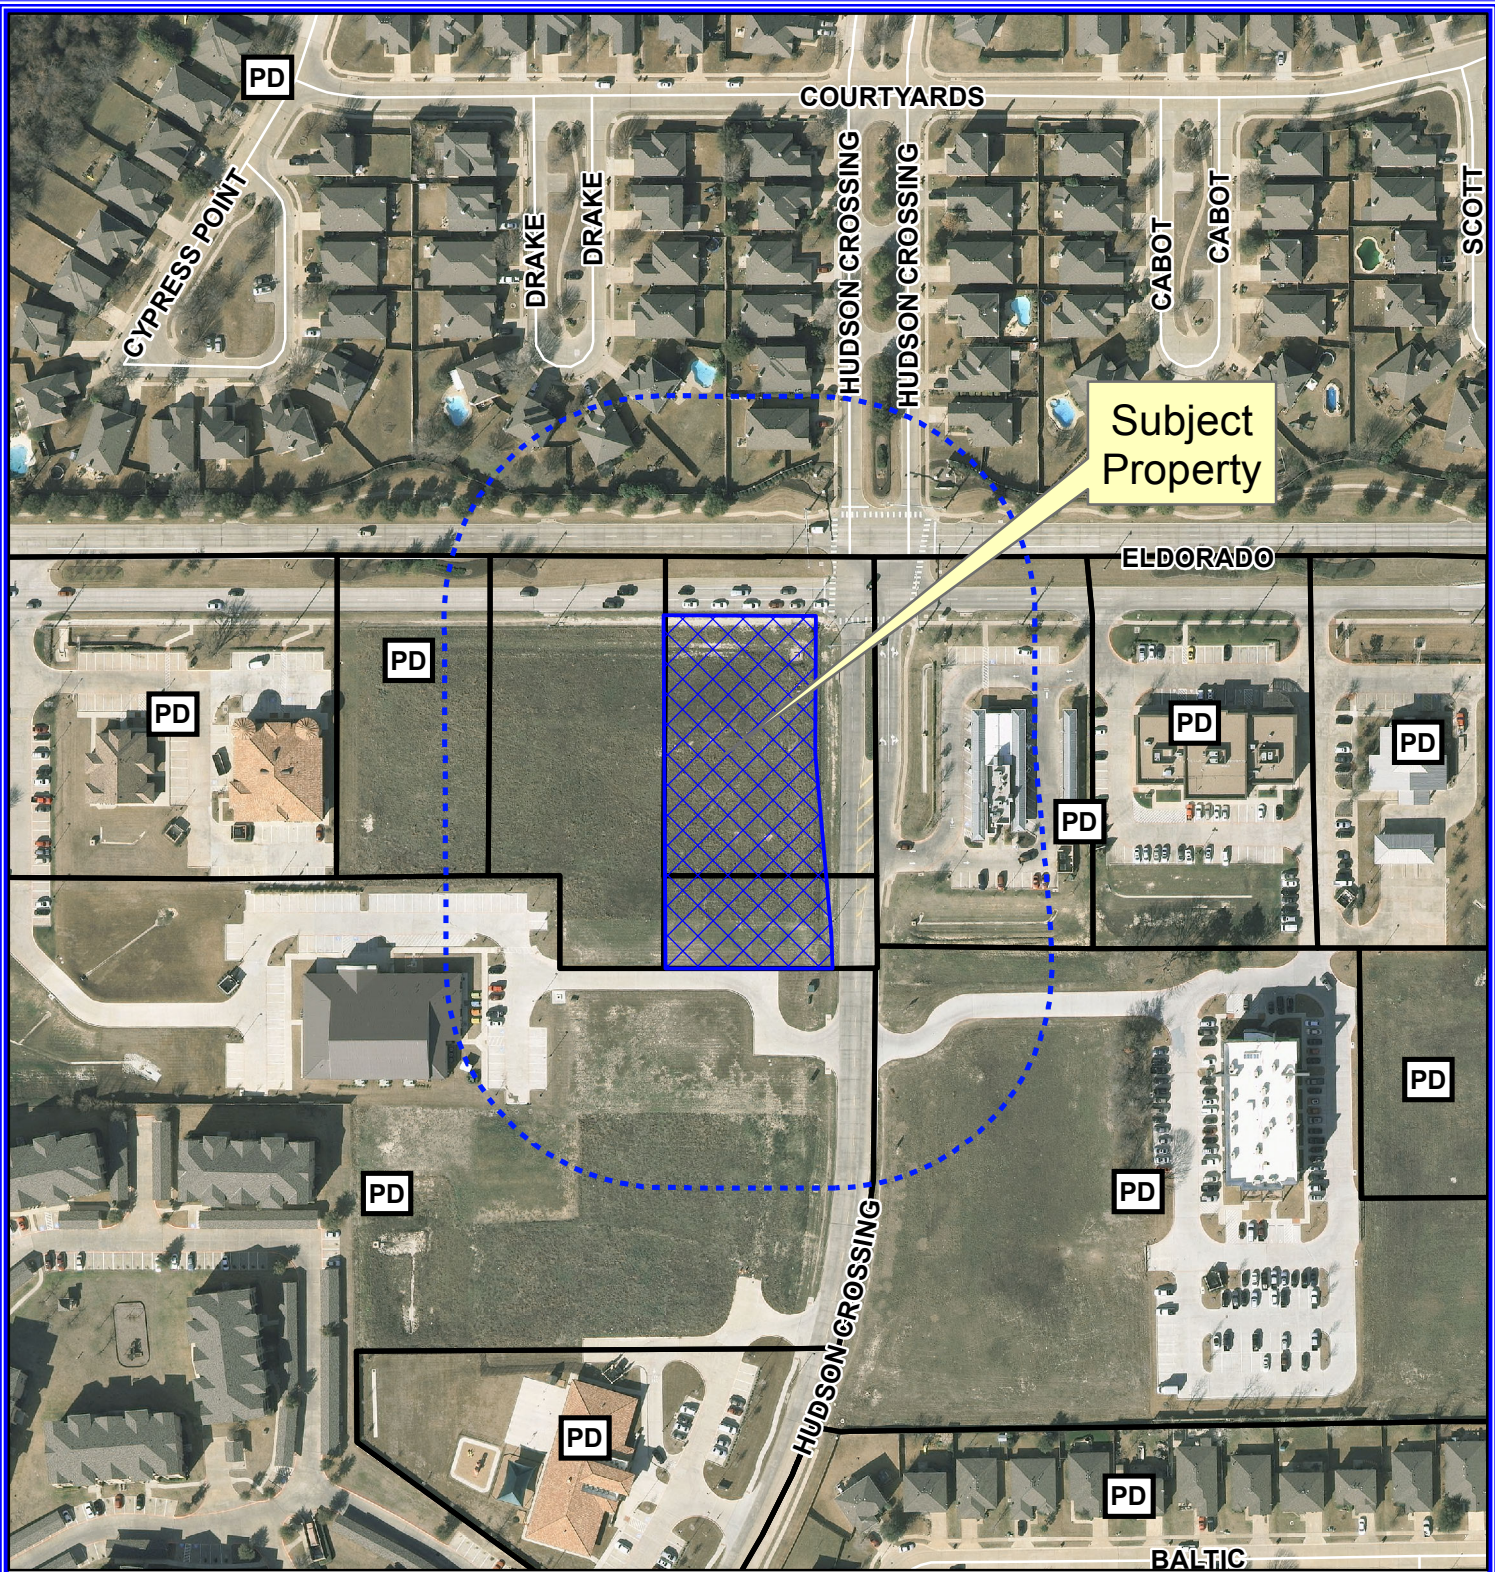

Notification Map

Case: 15-284Z

--- 200' Buffer

Notification Map

Case: 15-284Z

--- 200' Buffer