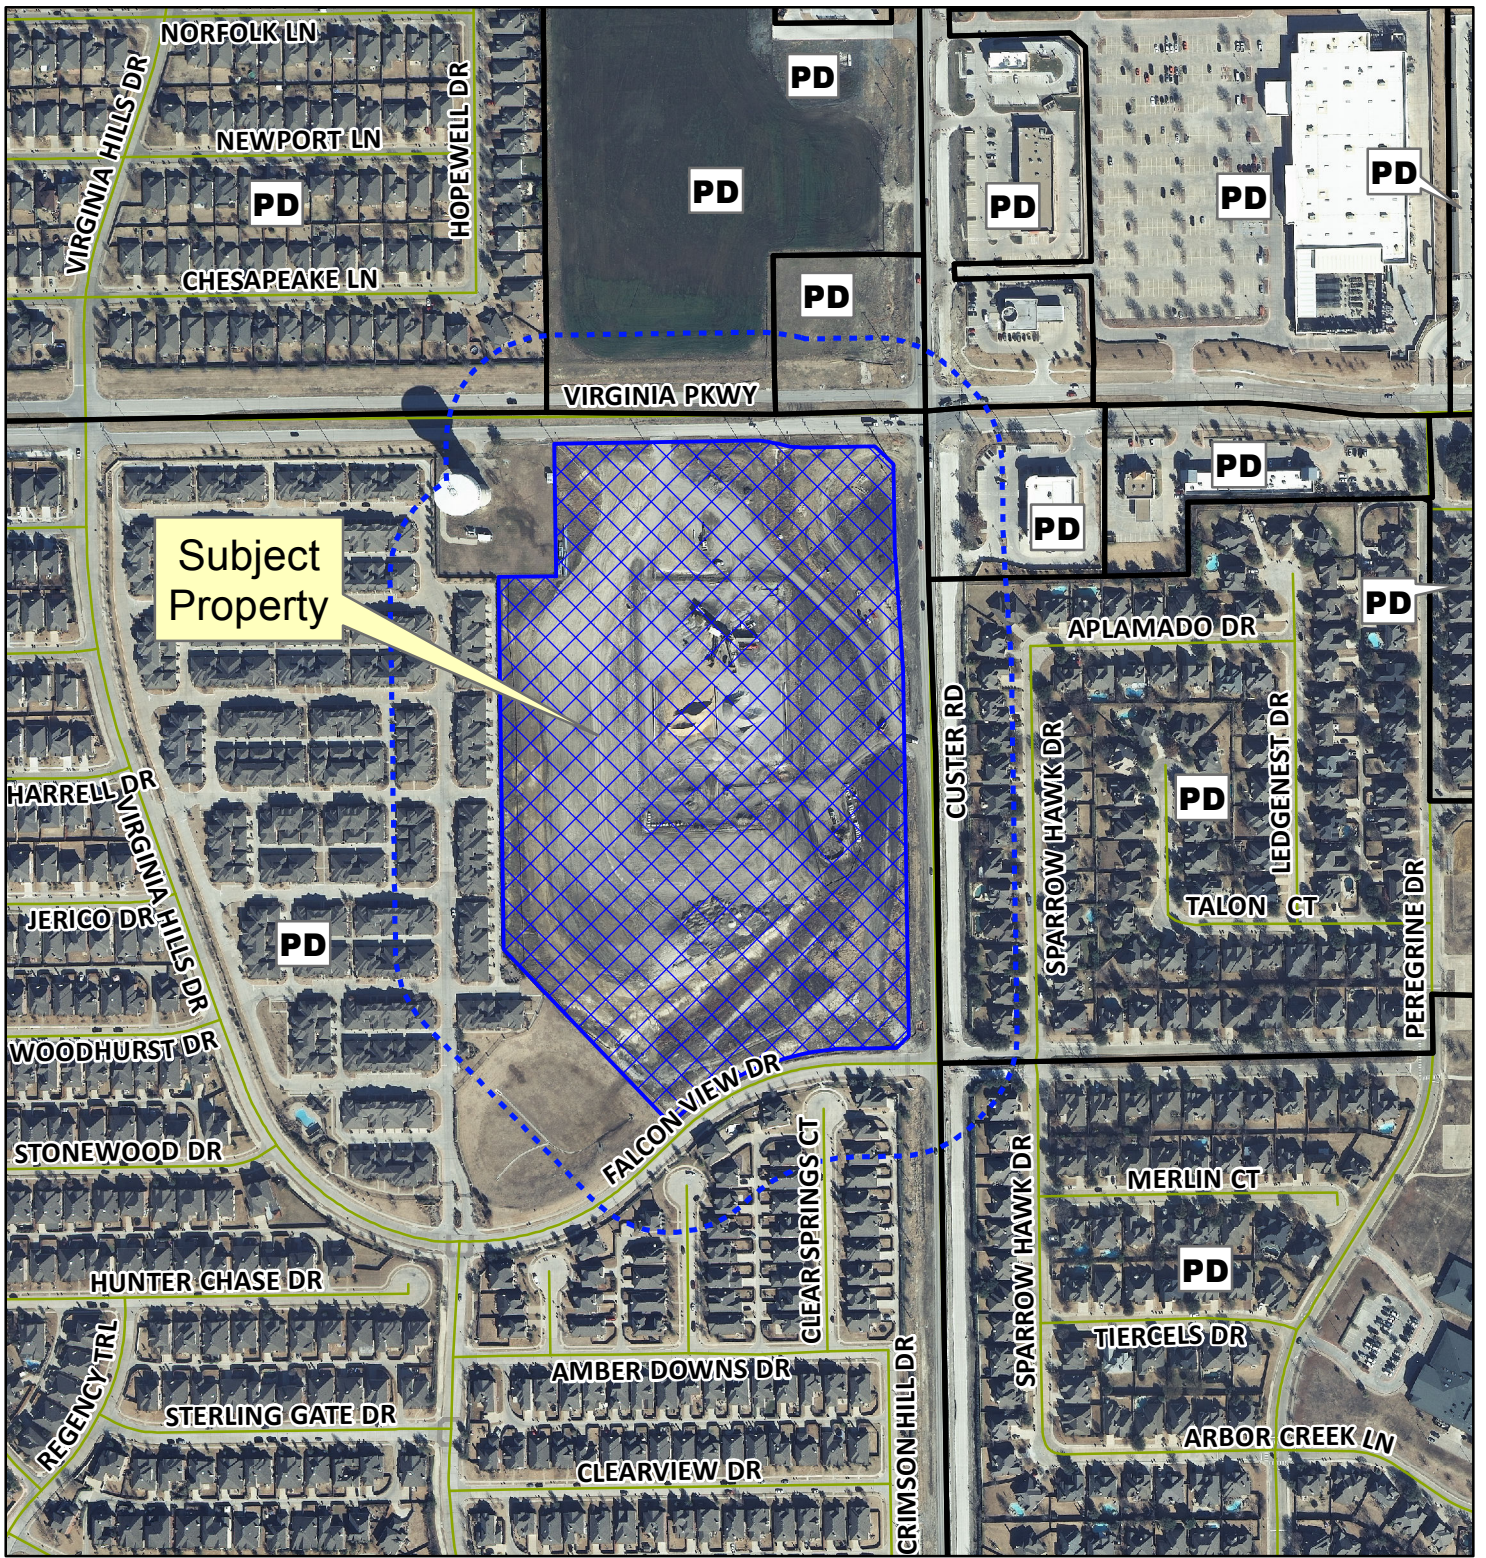

# Notification Map

Case: 12-181PFR

--- 200' Notification Buffer

Vicinity Map

Subject Property

# Notification Map

Case: 12-181PFR

--- 200' Notification Buffer

Path: S:\MCKGIS\Notification\Projects\2012\12-181PFR.mxd

DISCLAIMER: This map and information contained in it were developed exclusively for use by the City of McKinney. Any use or reliance on this map by anyone else is at that party's risk and without liability to the City of McKinney, its officials or employees for any discrepancies, errors, or variances which may exist.