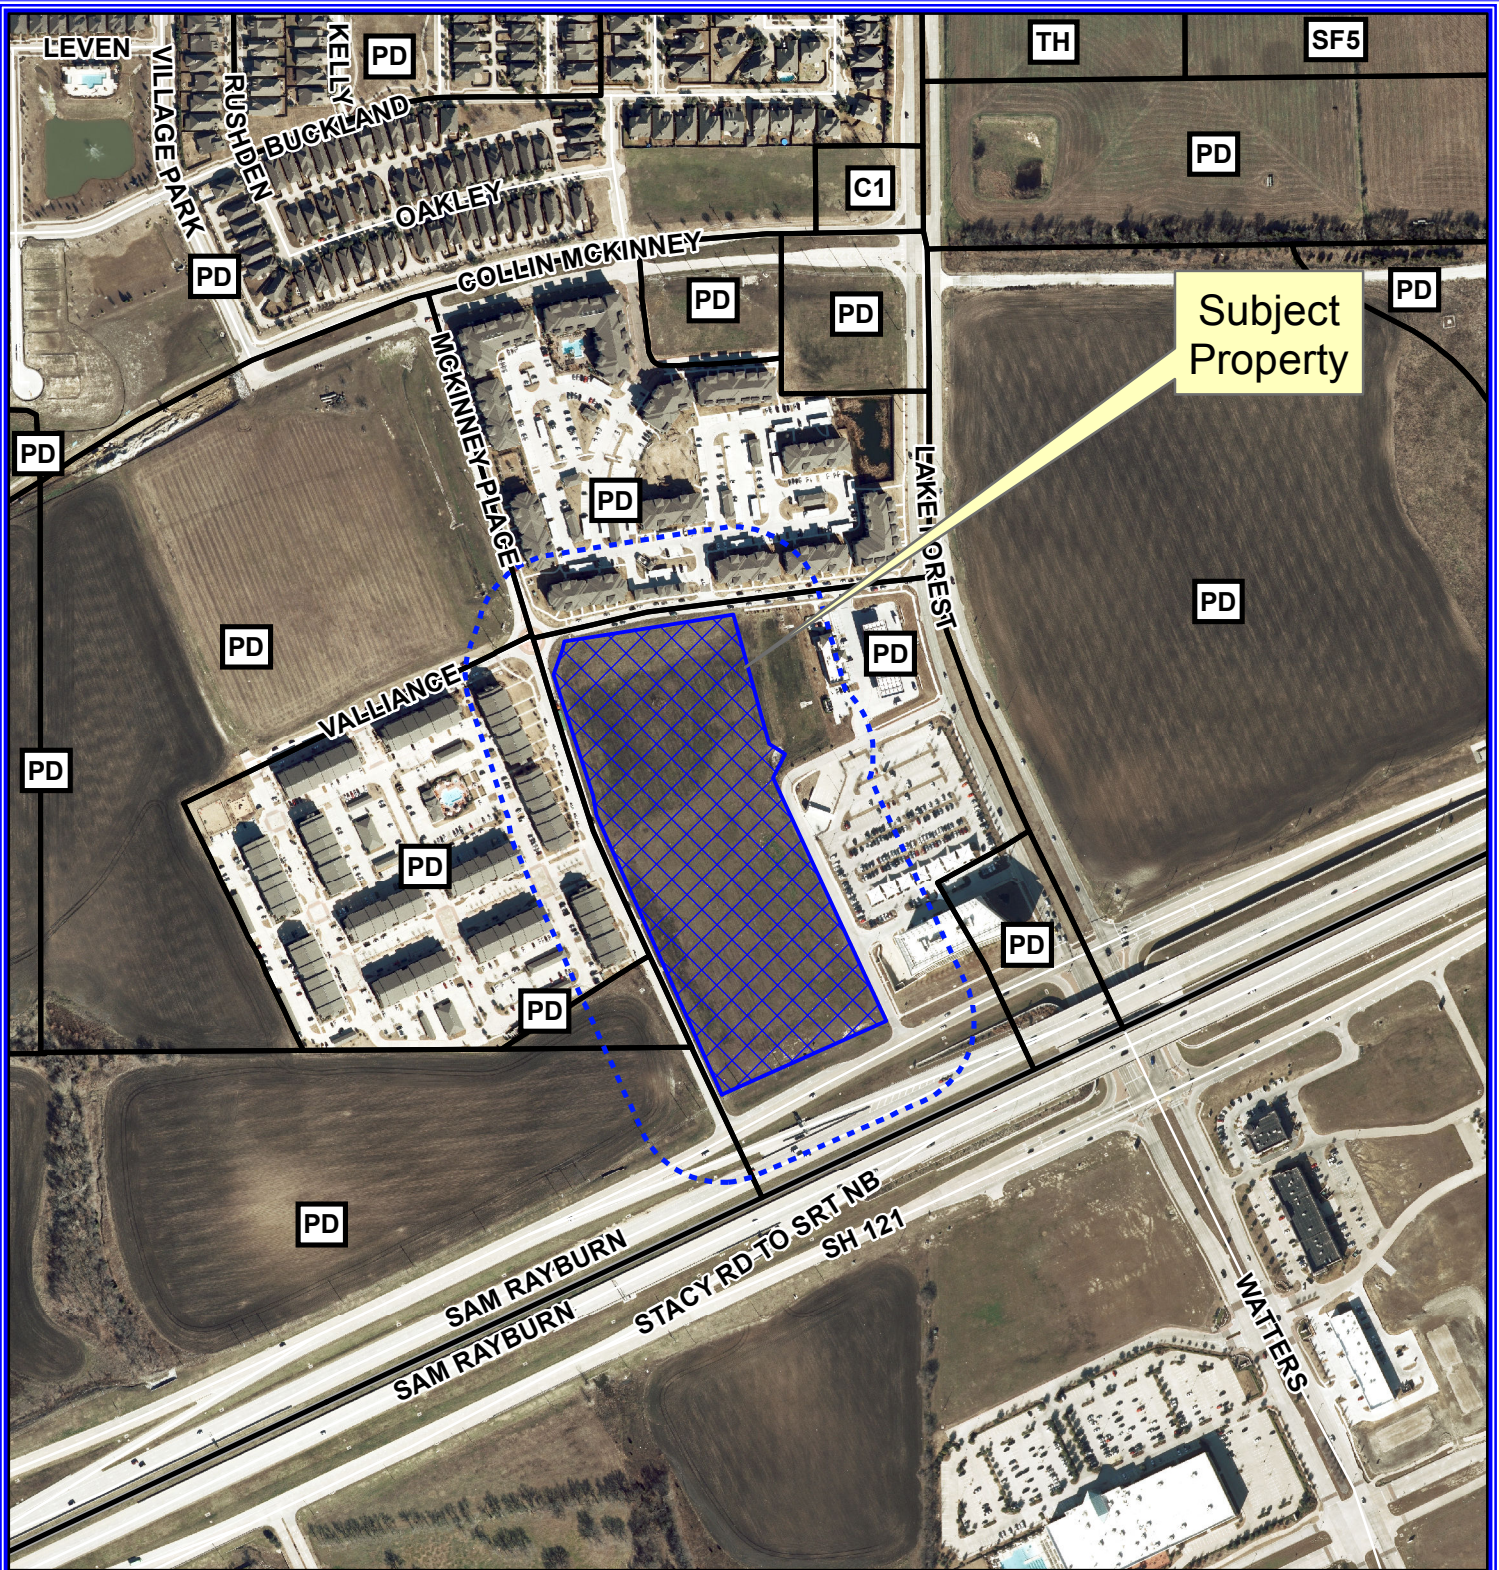

Notification Map

Case: 16-270SP

--- 200' Buffer

Notification Map

Case: 16-270SP

--- 200' Buffer

Vicinity Map