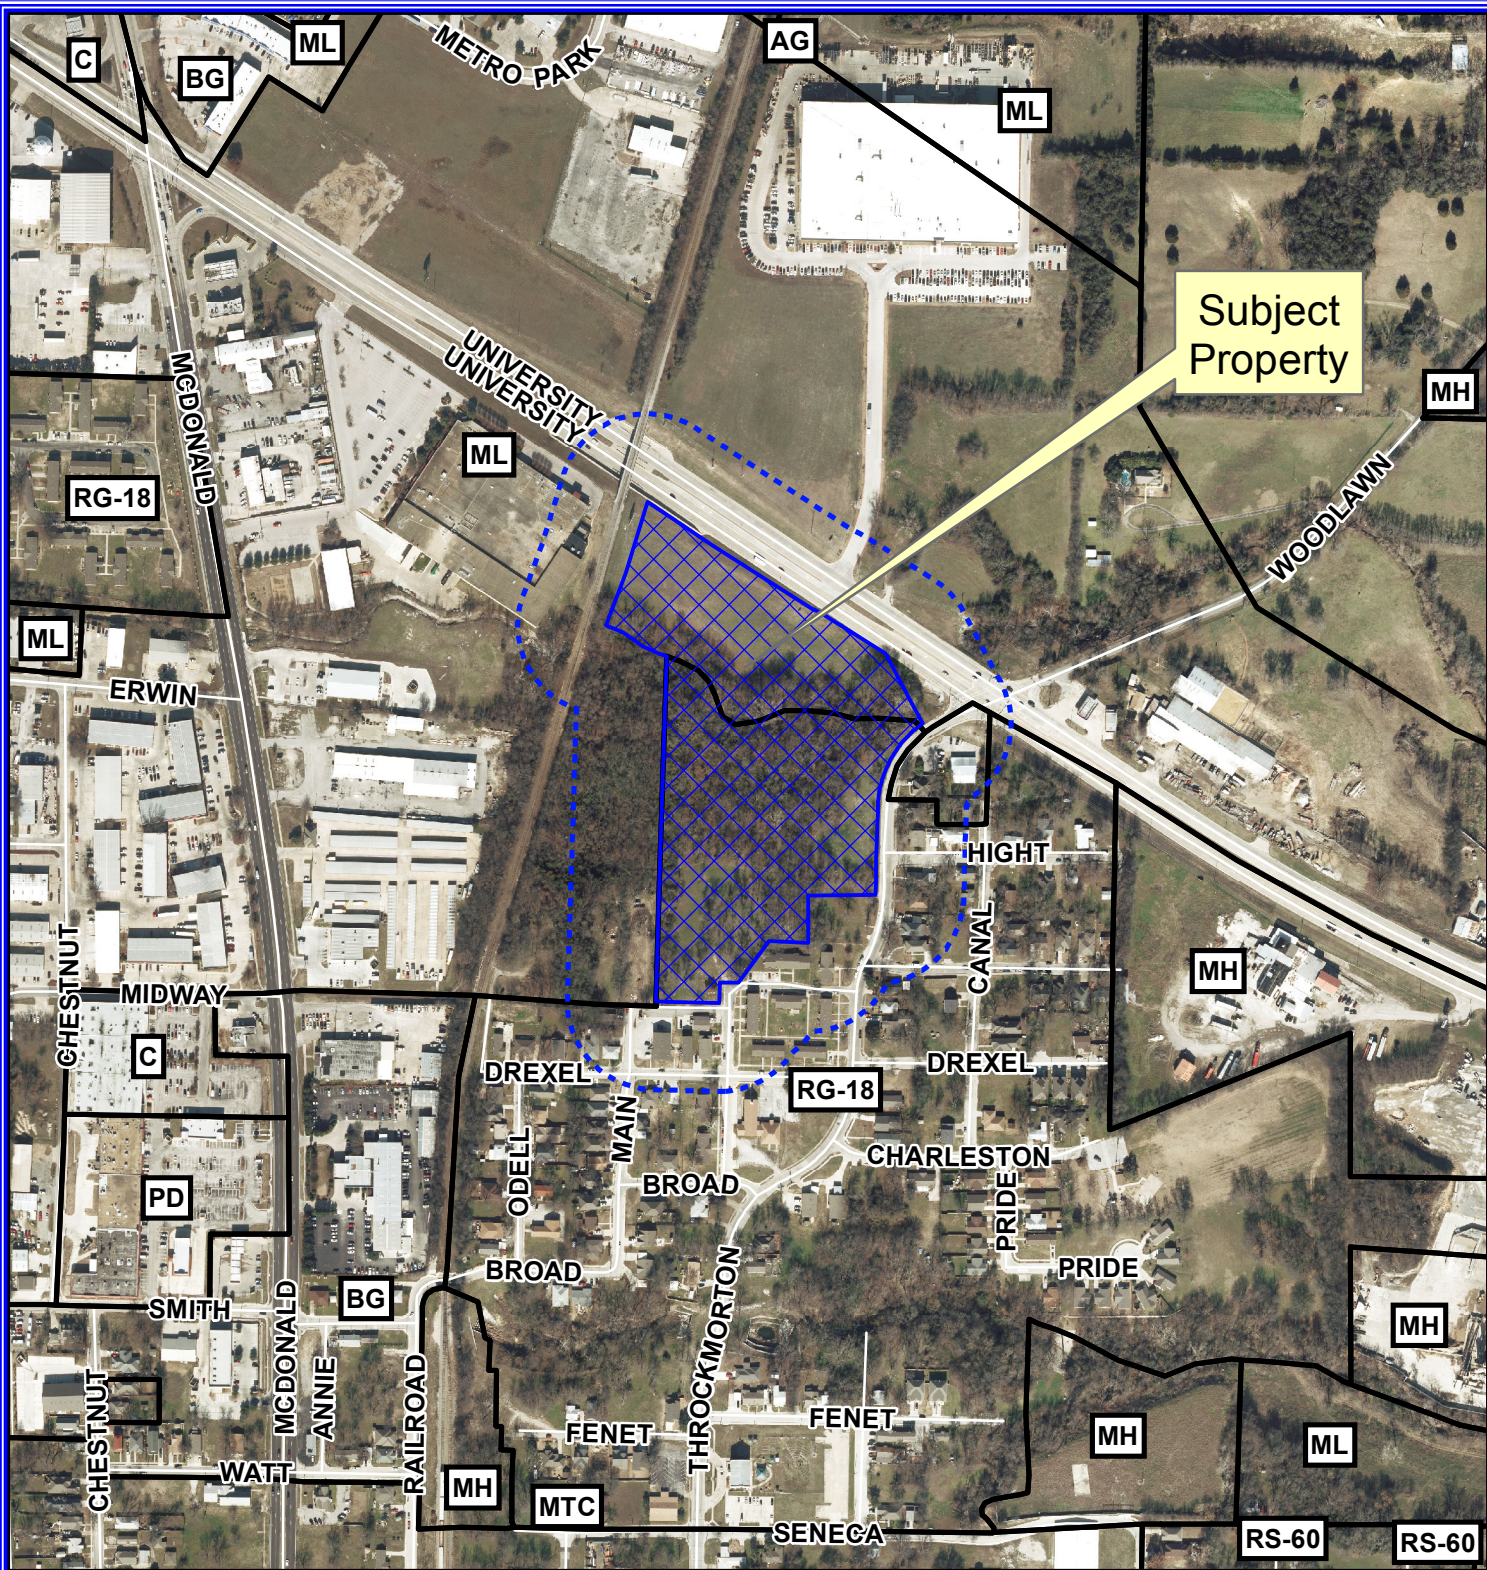

Notification Map

Case: 16-289Z

--- 200' Buffer

Notification Map

Case: 16-289Z

--- 200' Buffer