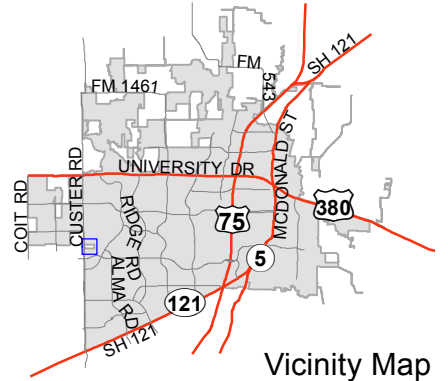

WALES

CANYON BAY

NUECES

FOUNTAINVIEW

OZARK

ARIEL

LUZERNE

ORION

PD

PD

PD

PD

PD

PD

# Notification Map

Case: 14-145Z

--- 200' Notification Buffer

Vicinity Map

Subject Property

# Notification Map

Case: 14-145Z

--- 200' Notification Buffer

Vicinity Map