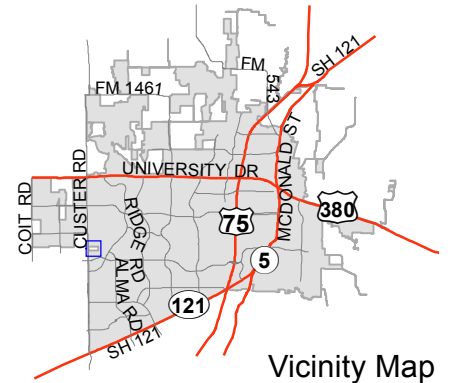

# Notification Map

Case: 14-145Z

--- 200' Notification Buffer

Vicinity Map

Subject Property

# Notification Map

Case: 14-145Z

--- 200' Notification Buffer

Vicinity Map