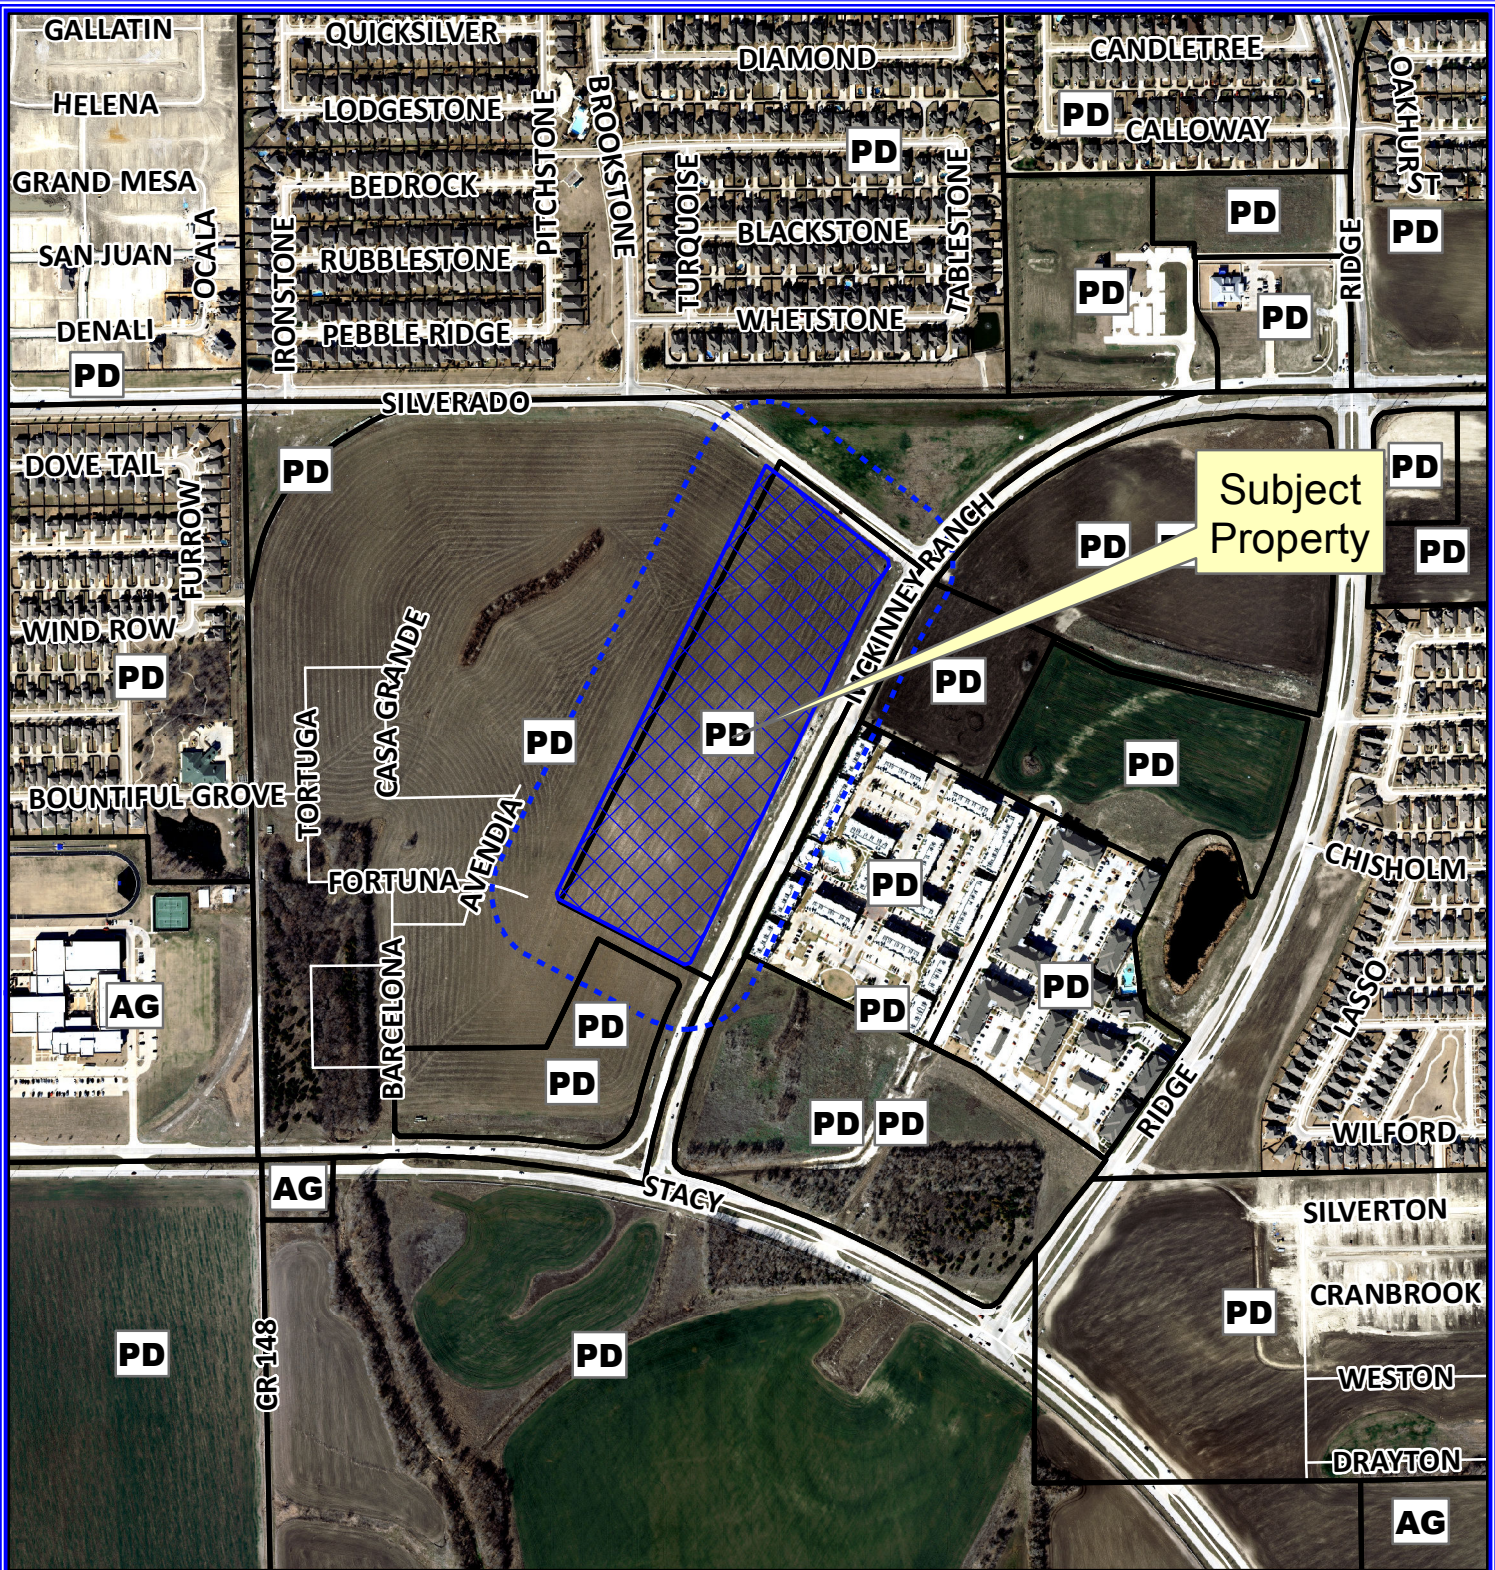

Notification Map

Case: 15-044PF

--- 200' Buffer

Subject Property

Notification Map

Case: 15-044PF

--- 200' Buffer

Path: S:\MCKGIS\Notification\Projects\2015\15-044PF.mxd

DISCLAIMER: This map and information contained in it were developed exclusively for use by the City of McKinney. Any use or reliance on this map by anyone else is at that party's risk and without liability to the City of McKinney, its officials or employees for any discrepancies, errors, or variances which may exist.