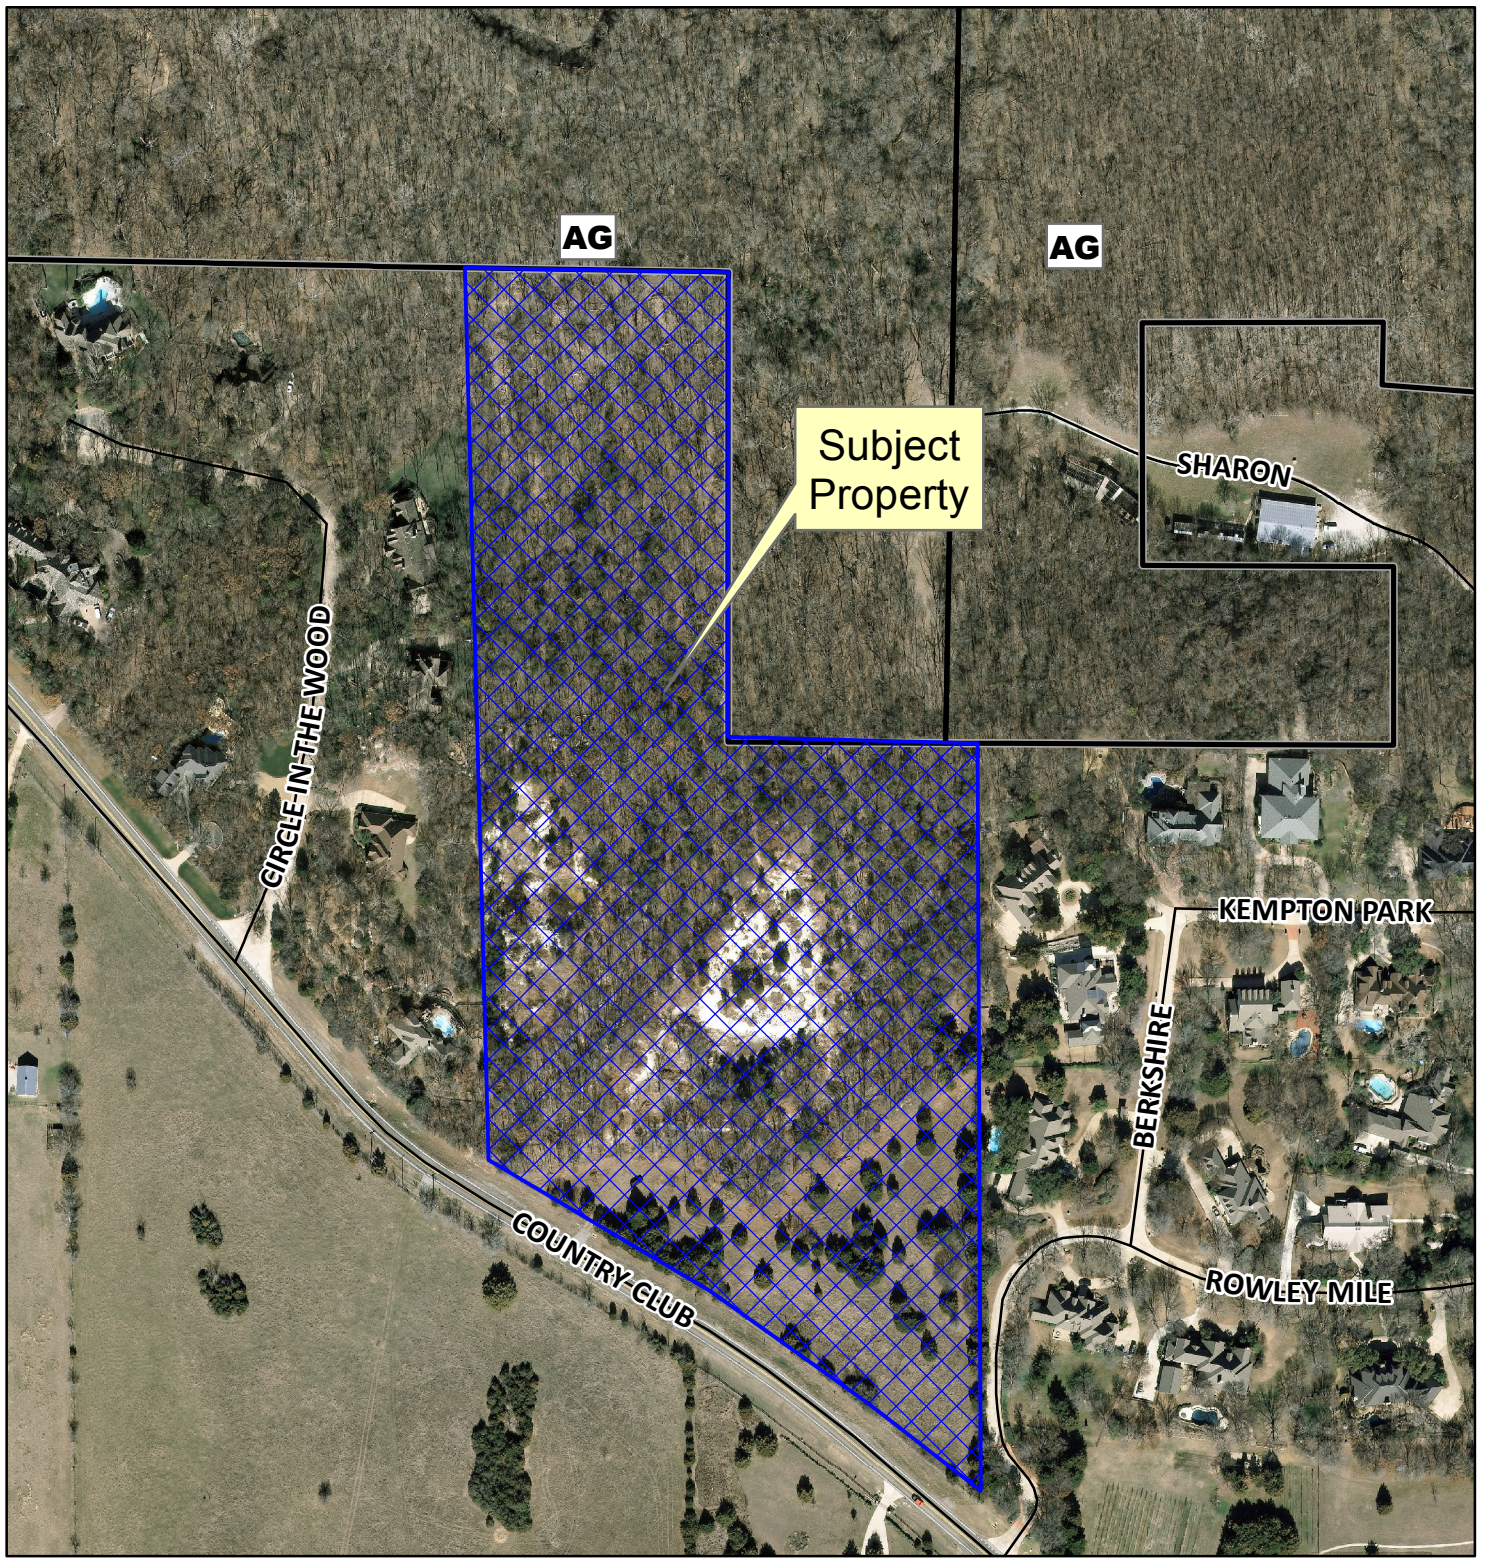

Subject Property

AG

AG

SHARON

CIRCLE-IN-THE-WOOD

COUNTRY-CLUB

KEMPTON-PARK

BERKSHIRE

ROWLEY-MILE

Location Map

Case: 13-269PF

Vicinity Map

Path: S:\MCKGIS\Notification\Projects\2013\13-269PF.mxd

DISCLAIMER: This map and information contained in it were developed exclusively for use by the City of McKinney. Any use or reliance on this map by anyone else is at that party's risk and without liability to the City of McKinney, its officials or employees for any discrepancies, errors, or variances which may exist.

Location Map

Case: 13-269PF