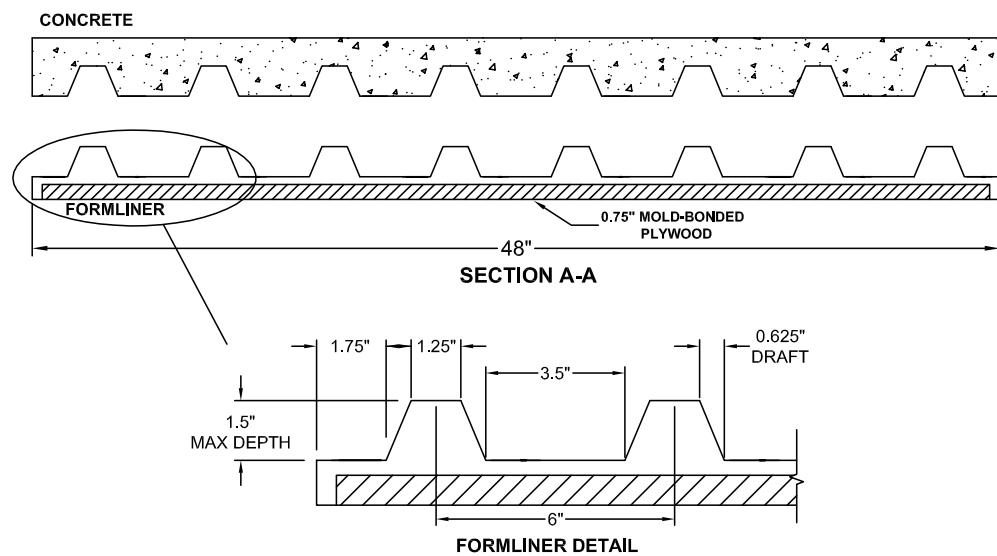

Installation Photograph

Installation Photograph

Concrete Stain: similar to Pantone 4535C

Scored, Stained Concrete Tilt Wall Panels

REGULATOR TECHNOLOGIES
 Planning and Zoning Submission
 March 13, 2012