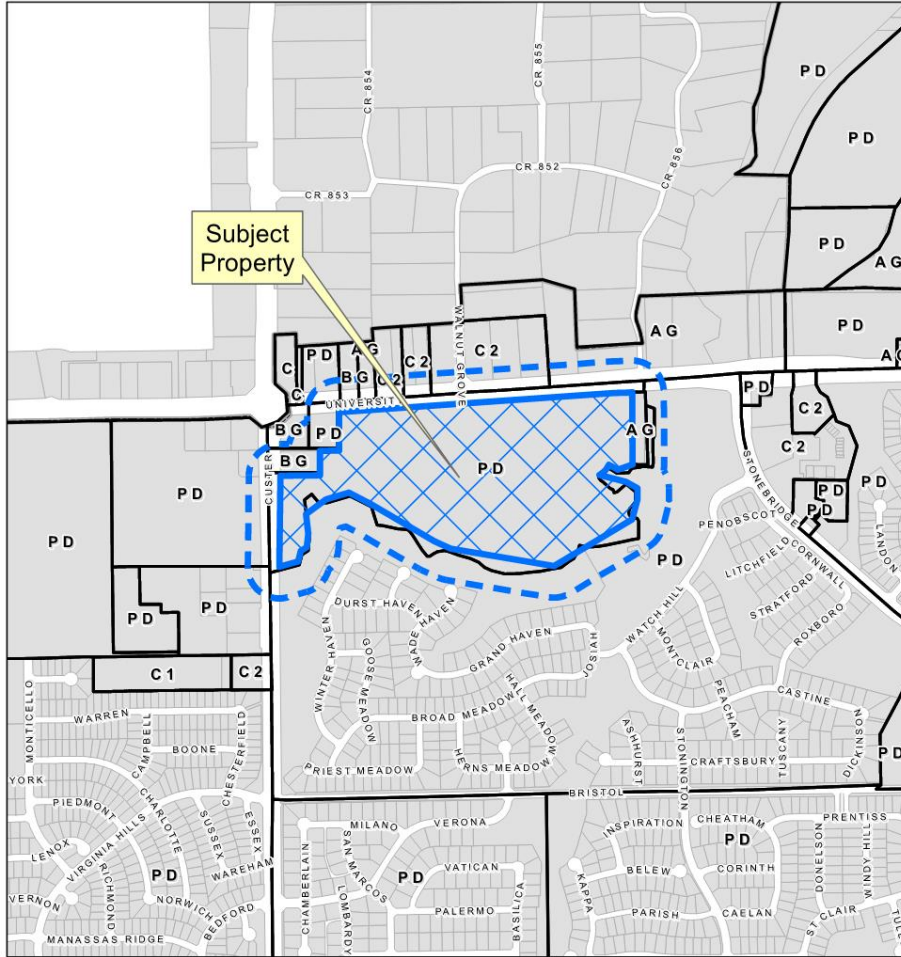

# West Grove Zoning

21-0046Z

# Location Map

# Aerial Exhibit

Looking North on Lake Forest

Looking East on 380

Looking West on 380

# Proposed Zoning Exhibit

PRELIMINARY NOT FOR CONSTRUCTION WITHOUT GOVERNMENT APPROVAL PREPARED UNDER THE DUTY OF CARE OF A PROFESSIONAL ENGINEER OR ARCHITECT	
<b>WEST GROVE</b> SEC. OF CUSTER RD & US-380 LOT 18, BLOCK A MCKINNEY, COLLIN COUNTY, TEXAS <b>ZONING EXHIBIT</b>	
COUNTY: TARRANT CITY: MCKINNEY DISTRICT: 10A SHEET: 10A-1	PROJECT: WEST GROVE ZONING EXHIBIT SHEET: 10A-1 DATE: 10/15/2024
SHEET 1 OF 1	