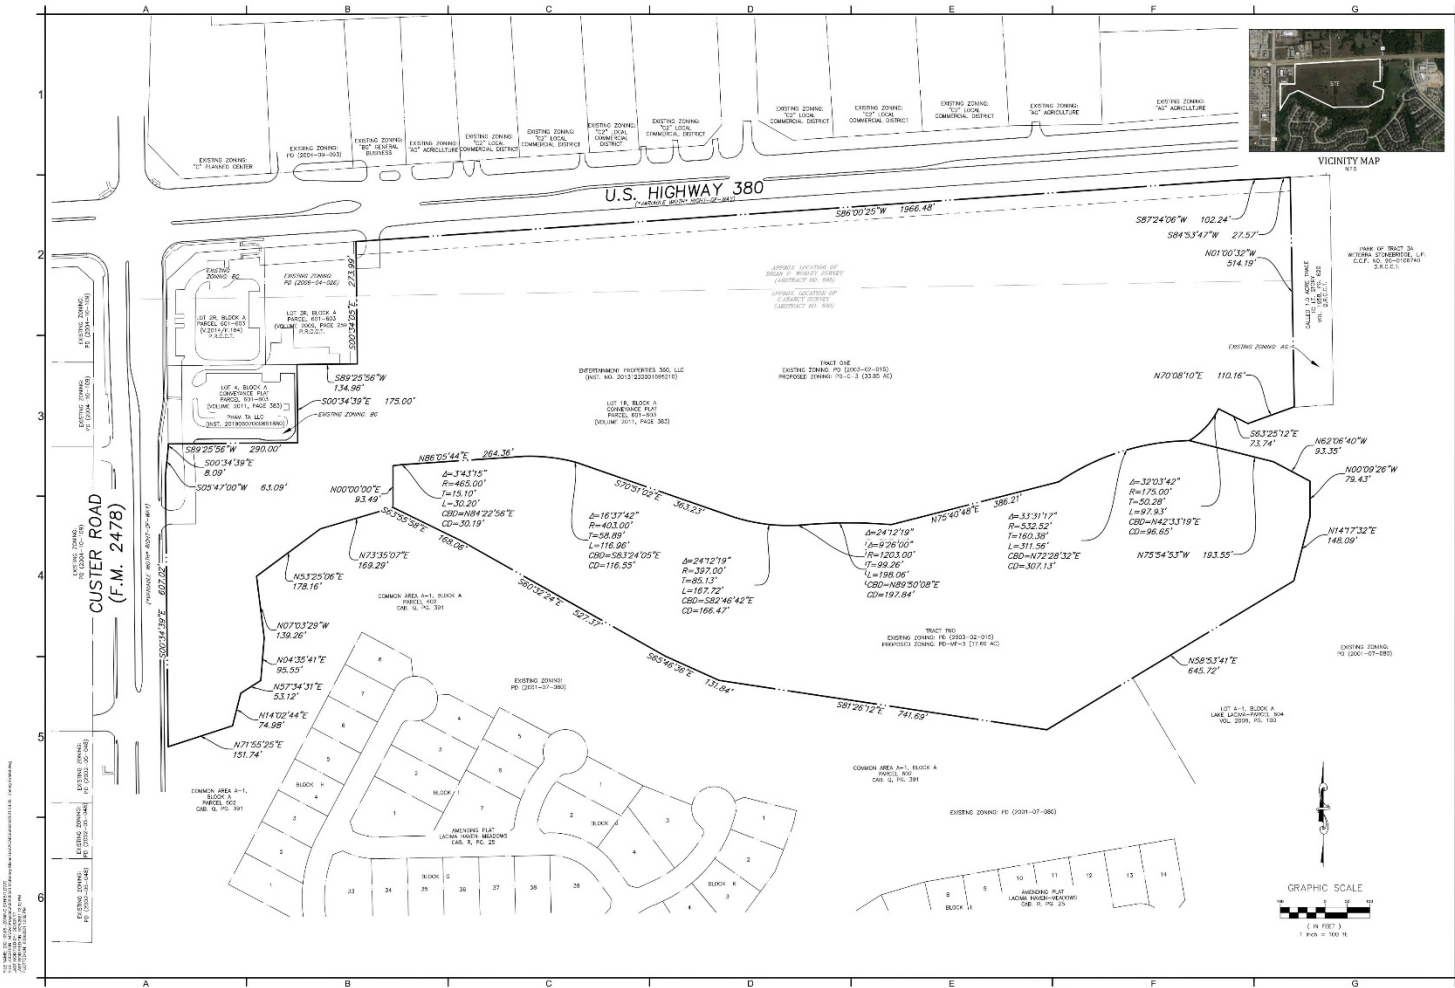

# Location Map

# Aerial Exhibit

Looking North on Lake Forest

Looking East on 380

Looking West on 380

# Proposed Zoning Exhibit

PRELIMINARY NOT FOR CONSTRUCTION WITHOUT GOVERNMENT APPROVAL PREPARED UNDER THE DUTY OF CARE OF A PROFESSIONAL ENGINEER OR ARCHITECT	
<b>WEST GROVE</b> SEC. OF CUSTER RD & US-380 LOT 18, BLOCK A MCKINNEY, COLLIN COUNTY, TEXAS <b>ZONING EXHIBIT</b>	
COUNTY: TARRANT CITY: MCKINNEY DISTRICT: 10A SHEET: 10A-1	PROJECT: WEST GROVE ZONING EXHIBIT SHEET: 10A-1 DATE: 10/15/2024
SHEET 1 OF 1	