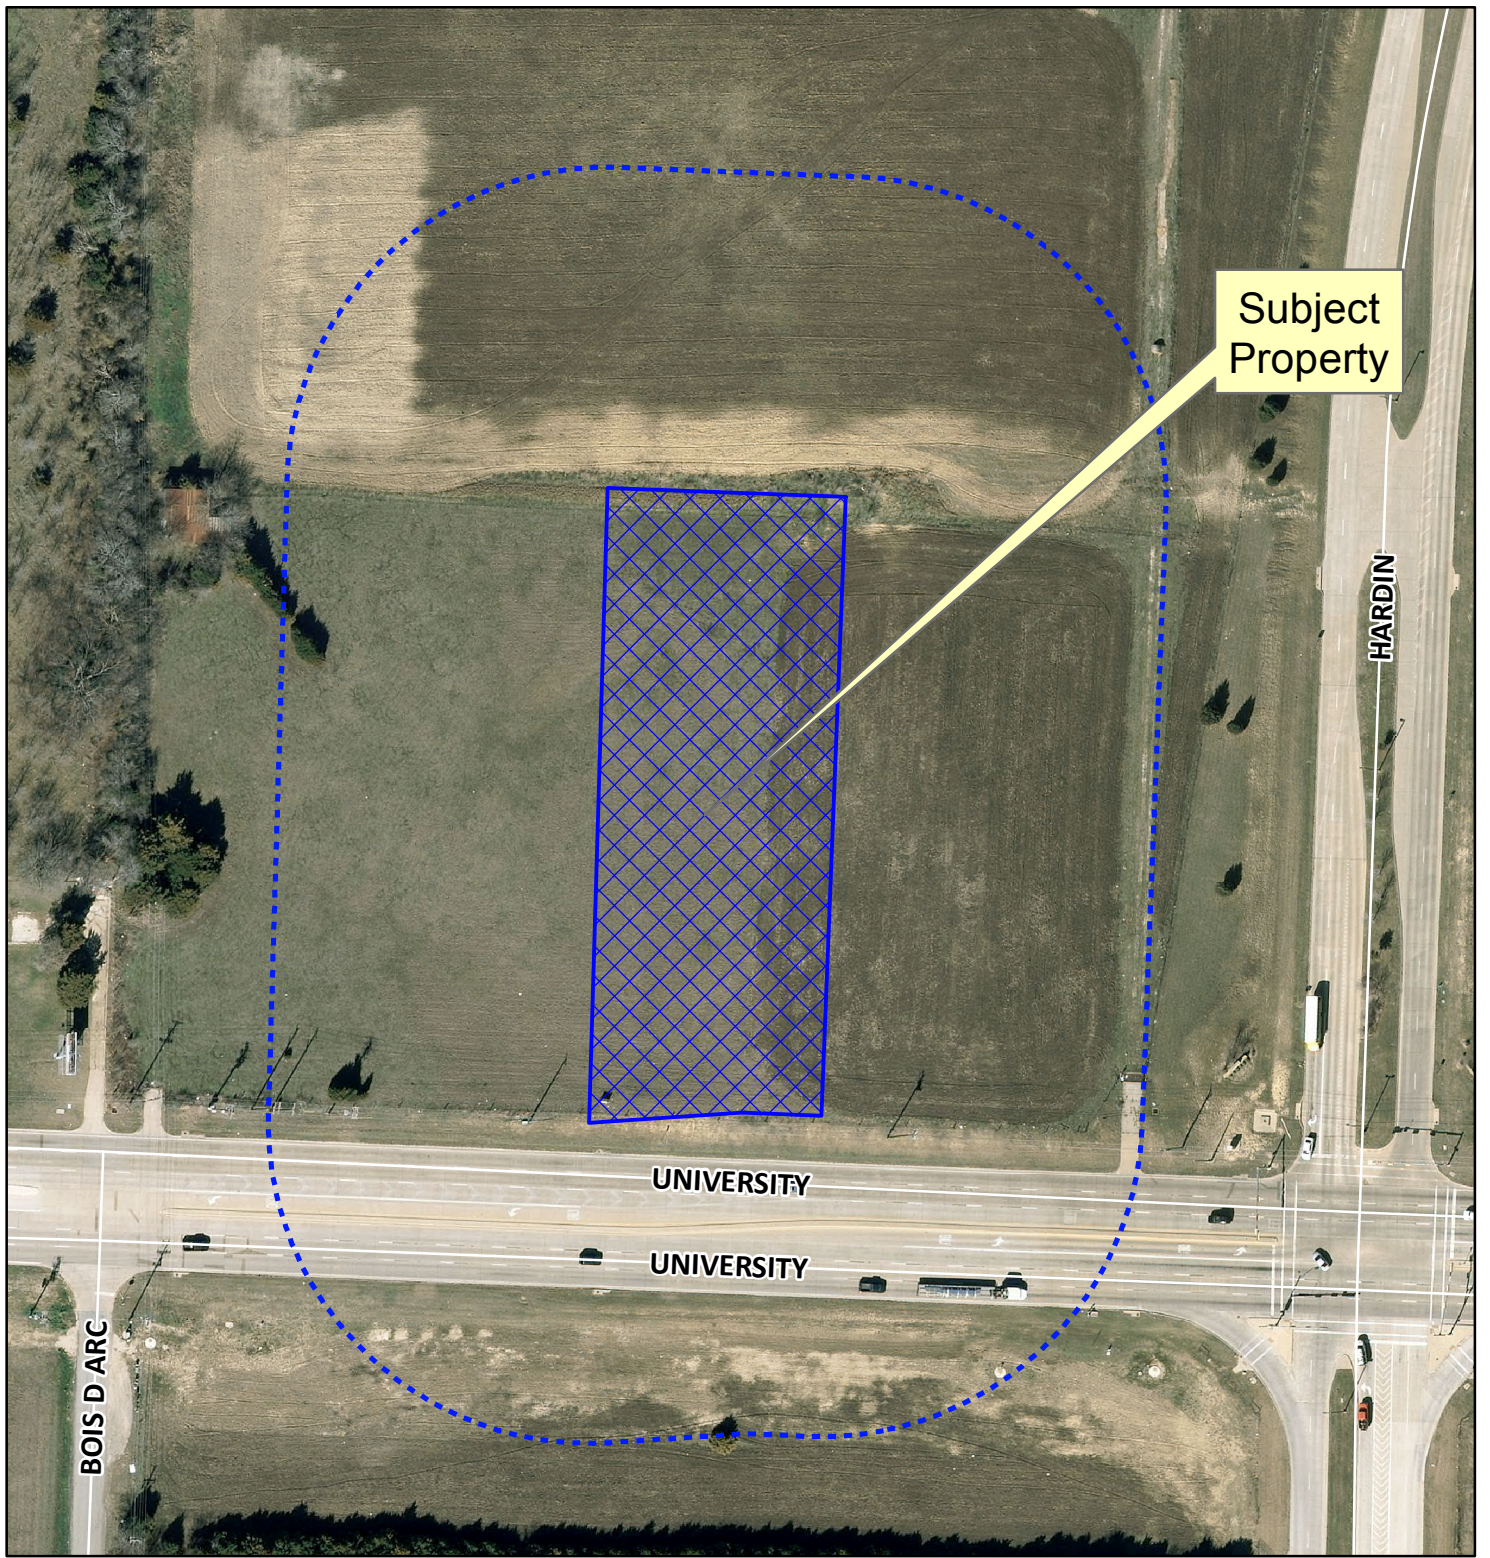

Notification Map

Case: 13-172SP

--- 200' Notification Buffer

Subject Property

BOIS D ARC

UNIVERSITY
UNIVERSITY

HARDIN

Notification Map

Case: 13-172SP

--- 200' Notification Buffer

Vicinity Map

Path: S:\MCKGIS\Notification\Projects\2013\13-172SP.mxd

DISCLAIMER: This map and information contained in it were developed exclusively for use by the City of McKinney. Any use or reliance on this map by anyone else is at that party's risk and without liability to the City of McKinney, its officials or employees for any discrepancies, errors, or variances which may exist.