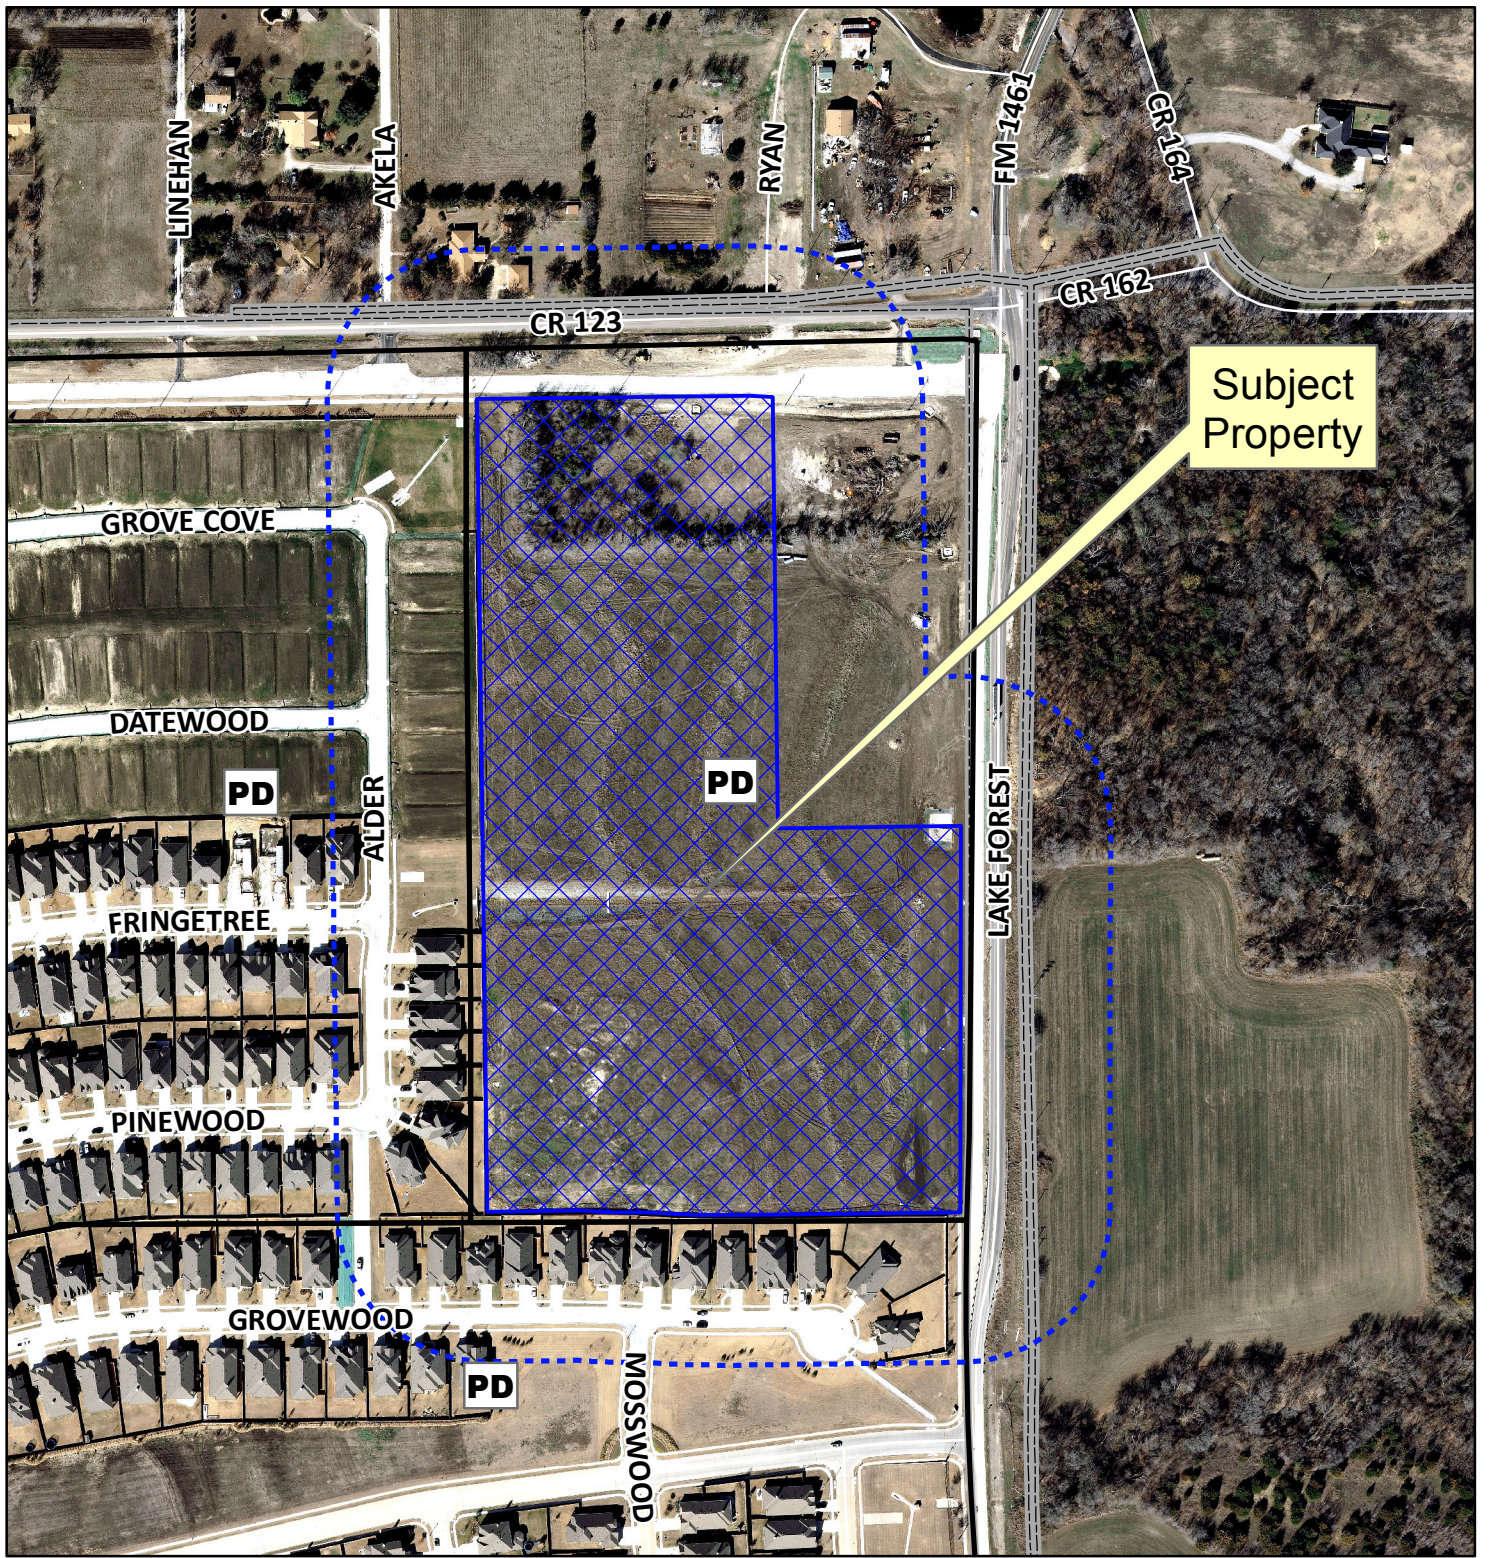

# Notification Map

Case: 14-118Z

--- 200' Notification Buffer

Vicinity Map

Path: S:\MCKGIS\Notification\Projects\2014\14-118Z.mxd

DISCLAIMER: This map and information contained in it were developed exclusively for use by the City of McKinney. Any use or reliance on this map by anyone else is at that party's risk and without liability to the City of McKinney, its officials or employees for any discrepancies, errors, or variances which may exist.

# Notification Map

Case: 14-118Z

--- 200' Notification Buffer

Vicinity Map