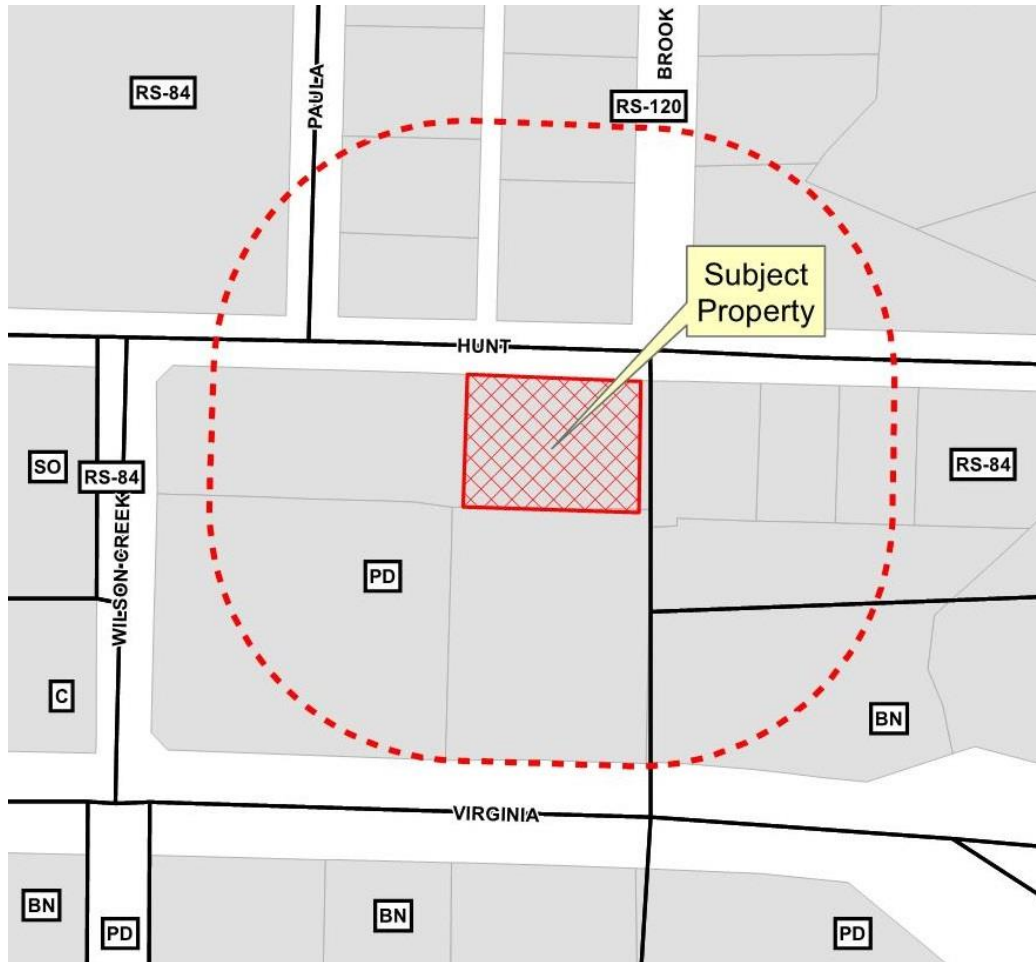

Virginia Center Addition
Rezone
17-008Z

Location Map

Aerial Exhibit