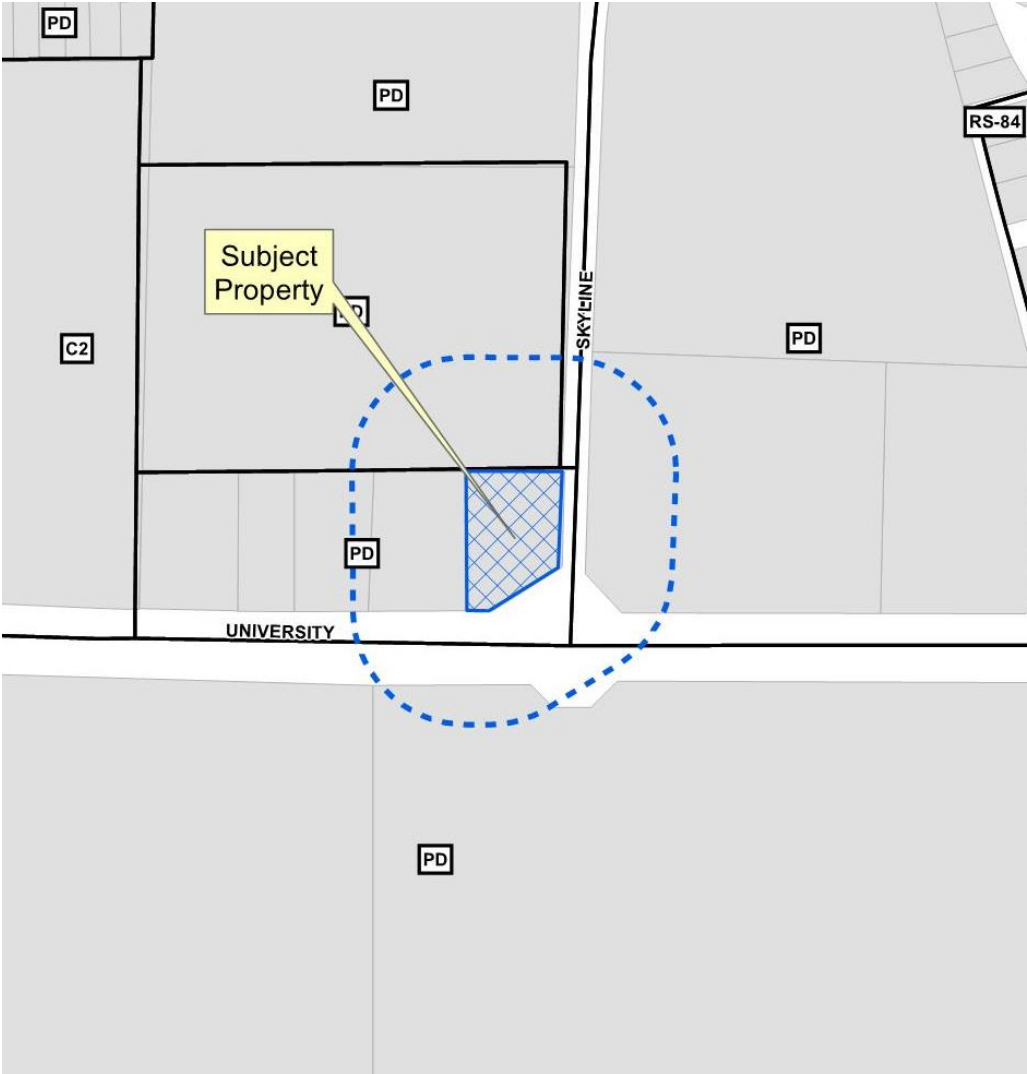

Jiffy Lube McKinney

18-0077SP

Location Map

Aerial Exhibit

Proposed Site Plan

Variance Request: Allow overhead doors to be oriented toward ROW