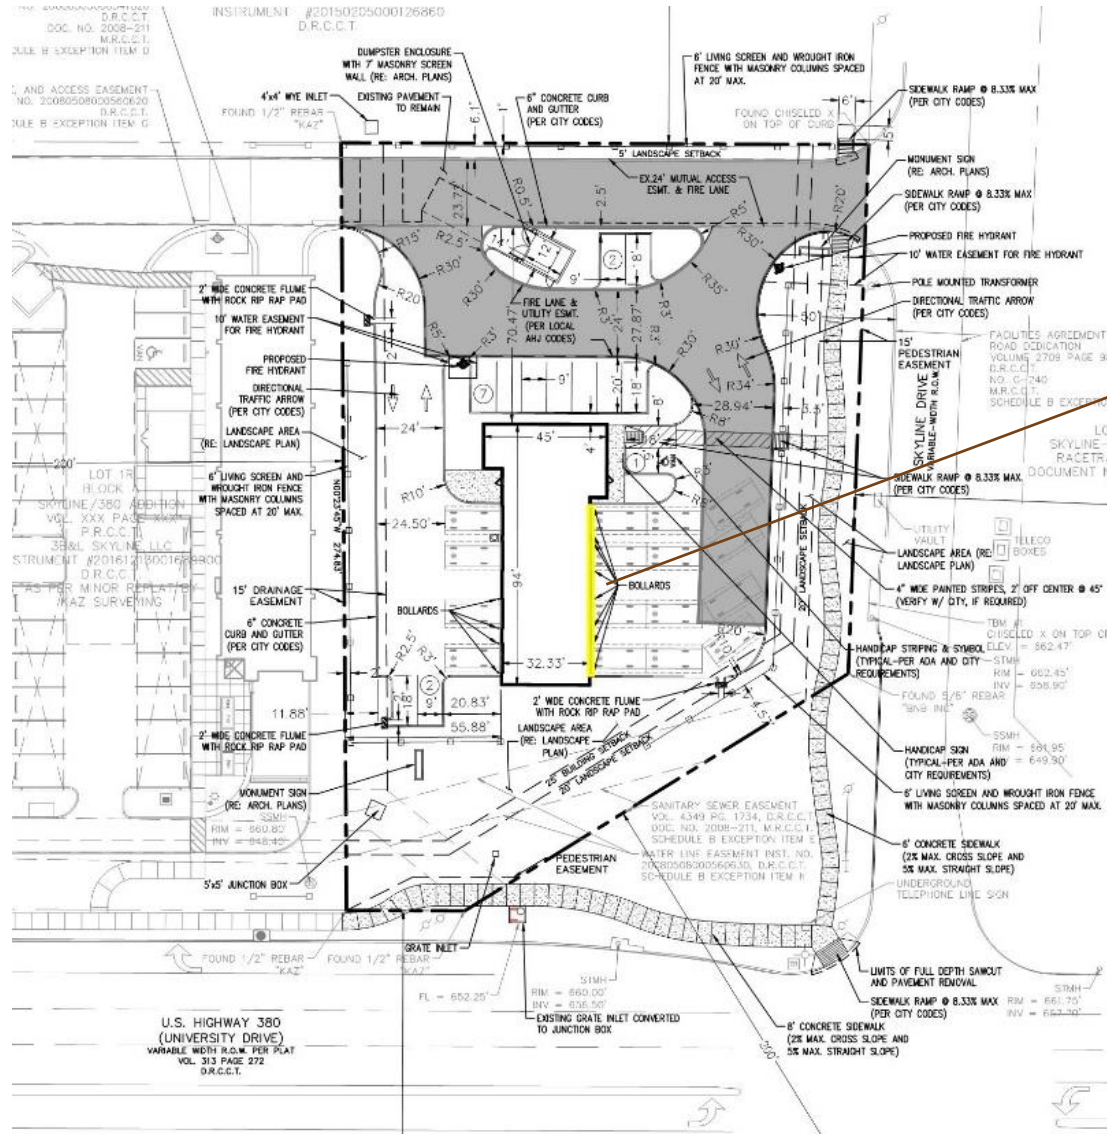

Jiffy Lube McKinney

18-0077SP

Location Map

Aerial Exhibit

Proposed Site Plan

Variance Request: Allow overhead doors to be oriented toward ROW