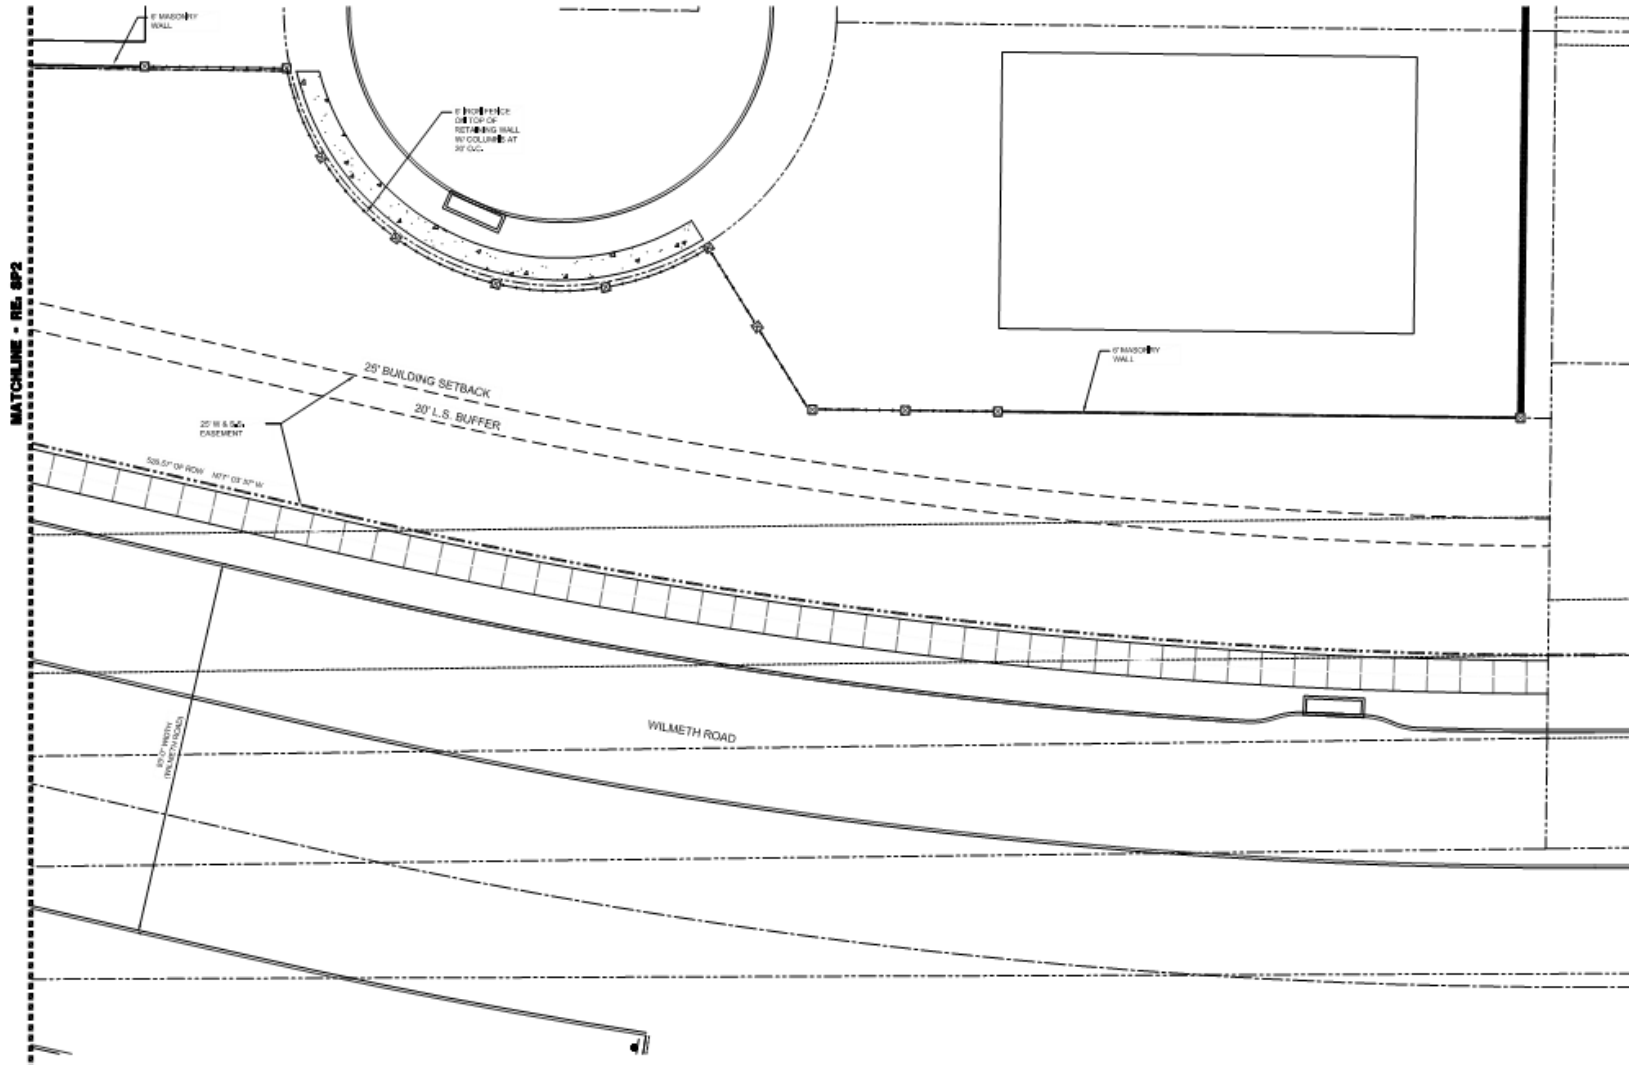

Wilmeth Ridge
Amenity Center
Site Plan
15-183SP

- MONEY MAGAZINE 2014 -

Location Map

Aerial Exhibit

Proposed Site Plan

Proposed Site Plan

Proposed Landscape Plan